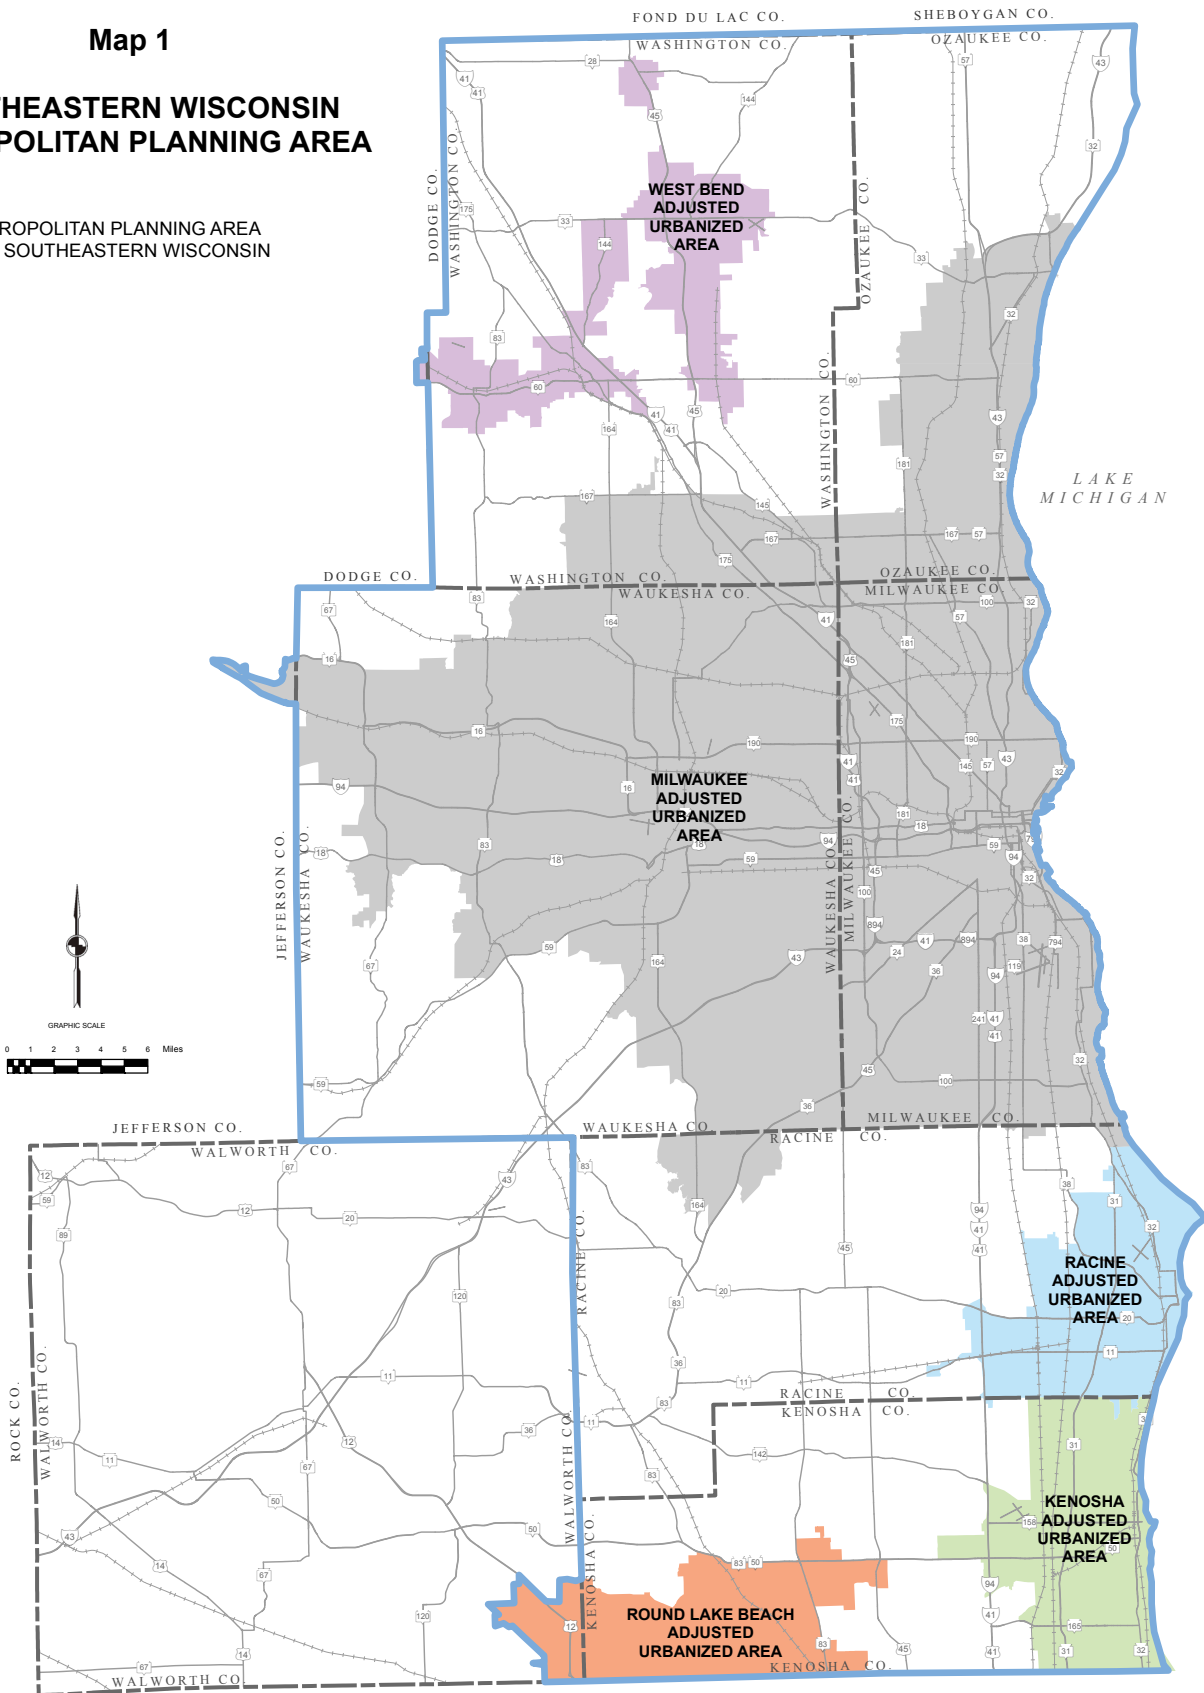

Map 1

SOUTHEASTERN WISCONSIN METROPOLITAN PLANNING AREA

LEGEND

-  METROPOLITAN PLANNING AREA FOR SOUTHEASTERN WISCONSIN

Note: While all of Walworth County is not subject to the MPO planning requirements, it is included within the seven county SEWRPC Region, and as a practical matter included in all regional transportation planning activities.