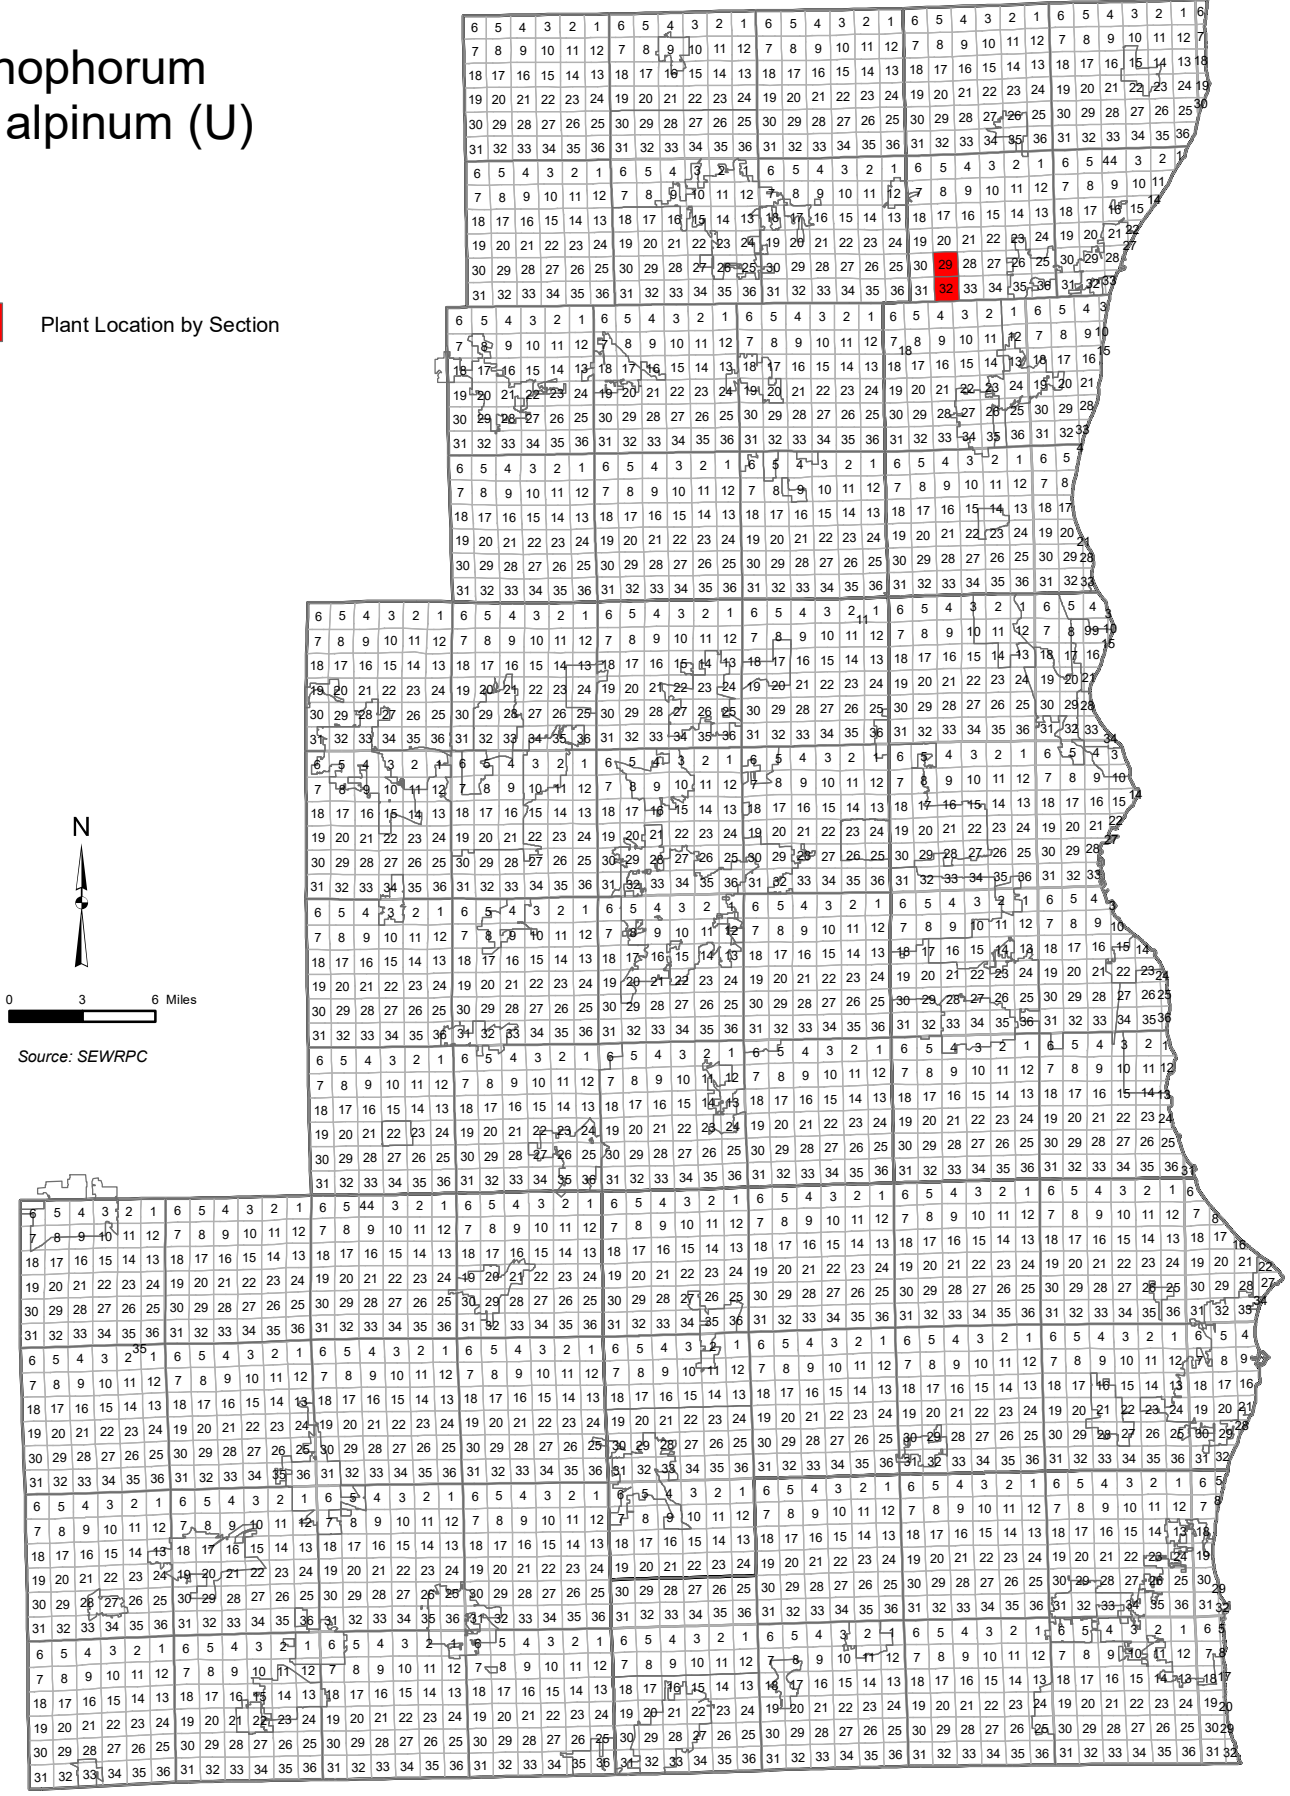

# Trichophorum alpinum (U)

Plant Location by Section

0 3 6 Miles

Source: SEWRPC