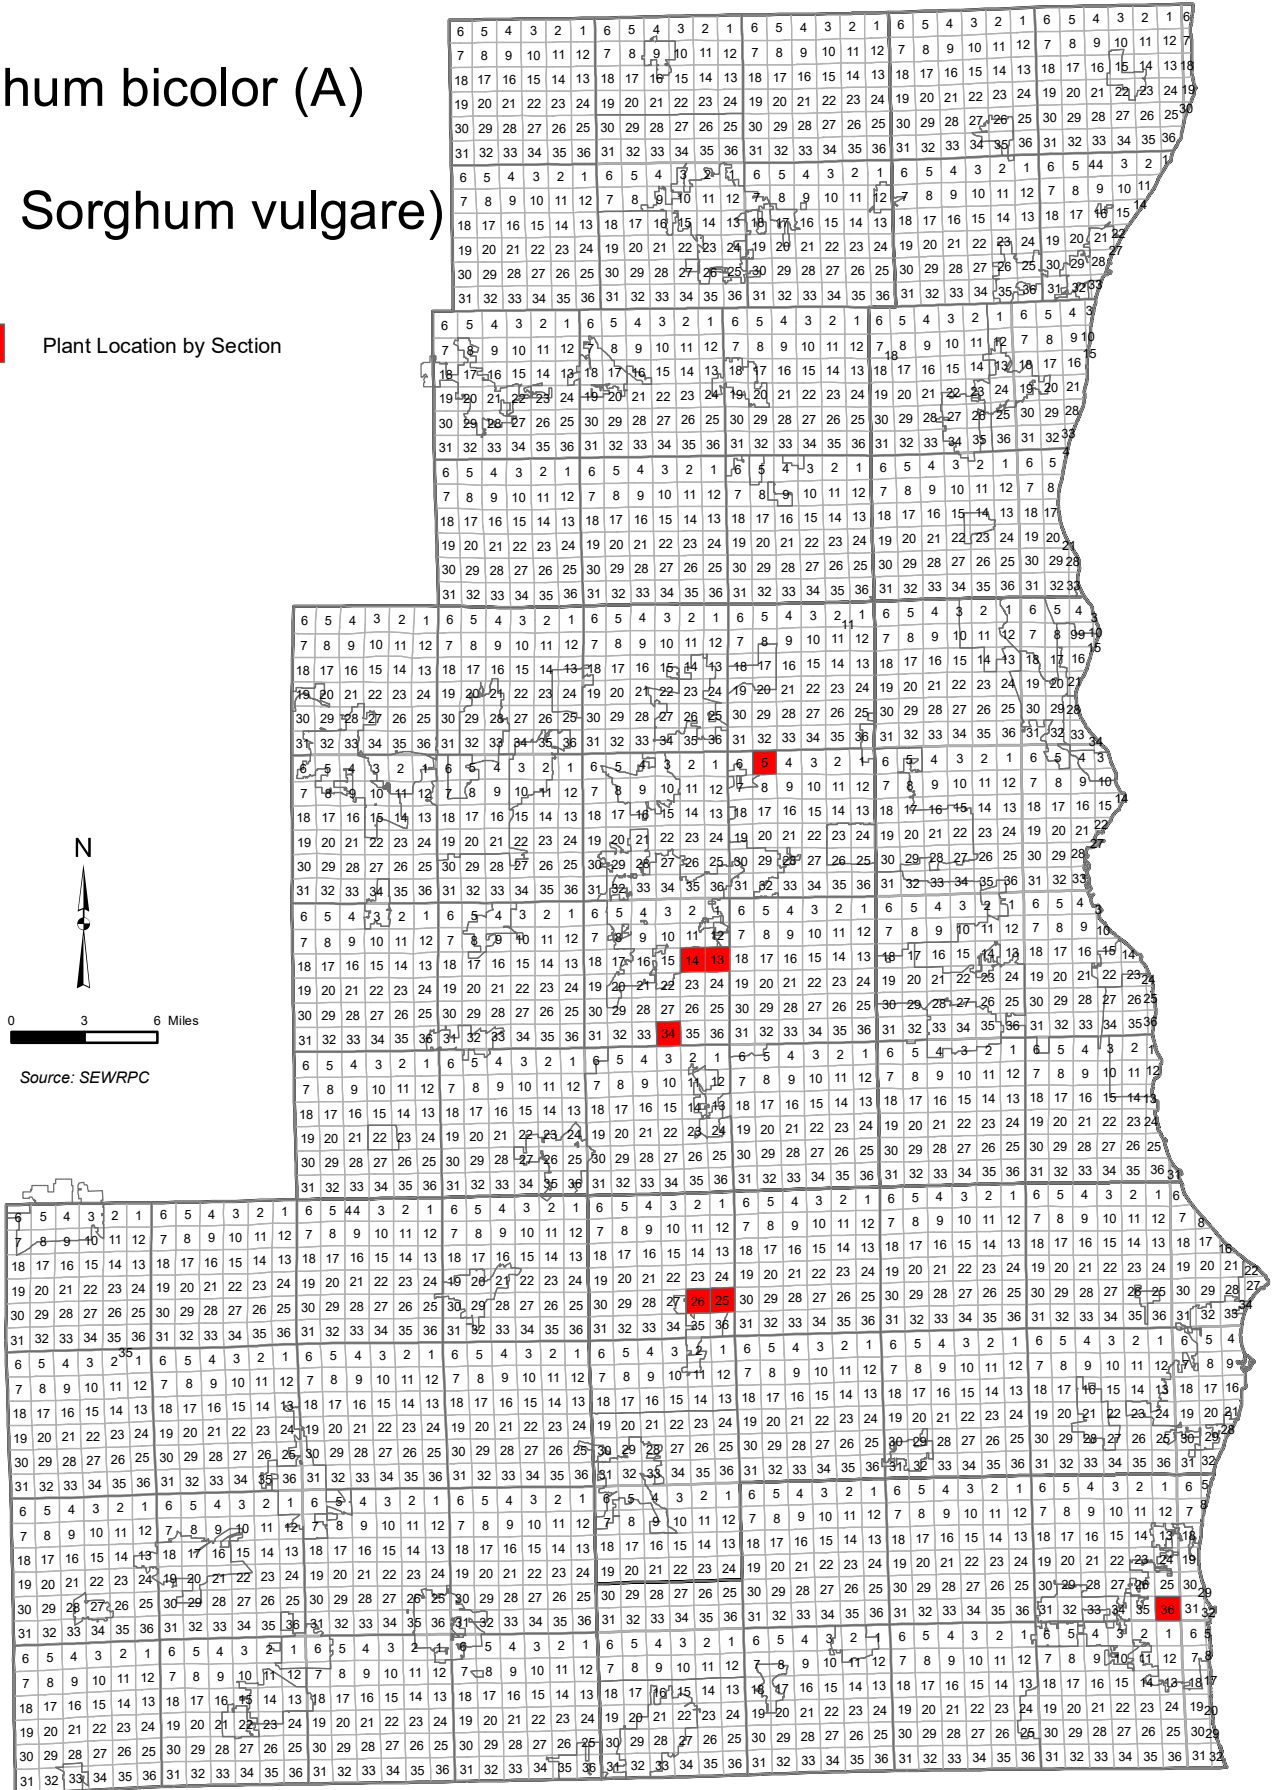

Sorghum bicolor (A)

(syn. Sorghum vulgare)

Plant Location by Section

Source: SEWRPC