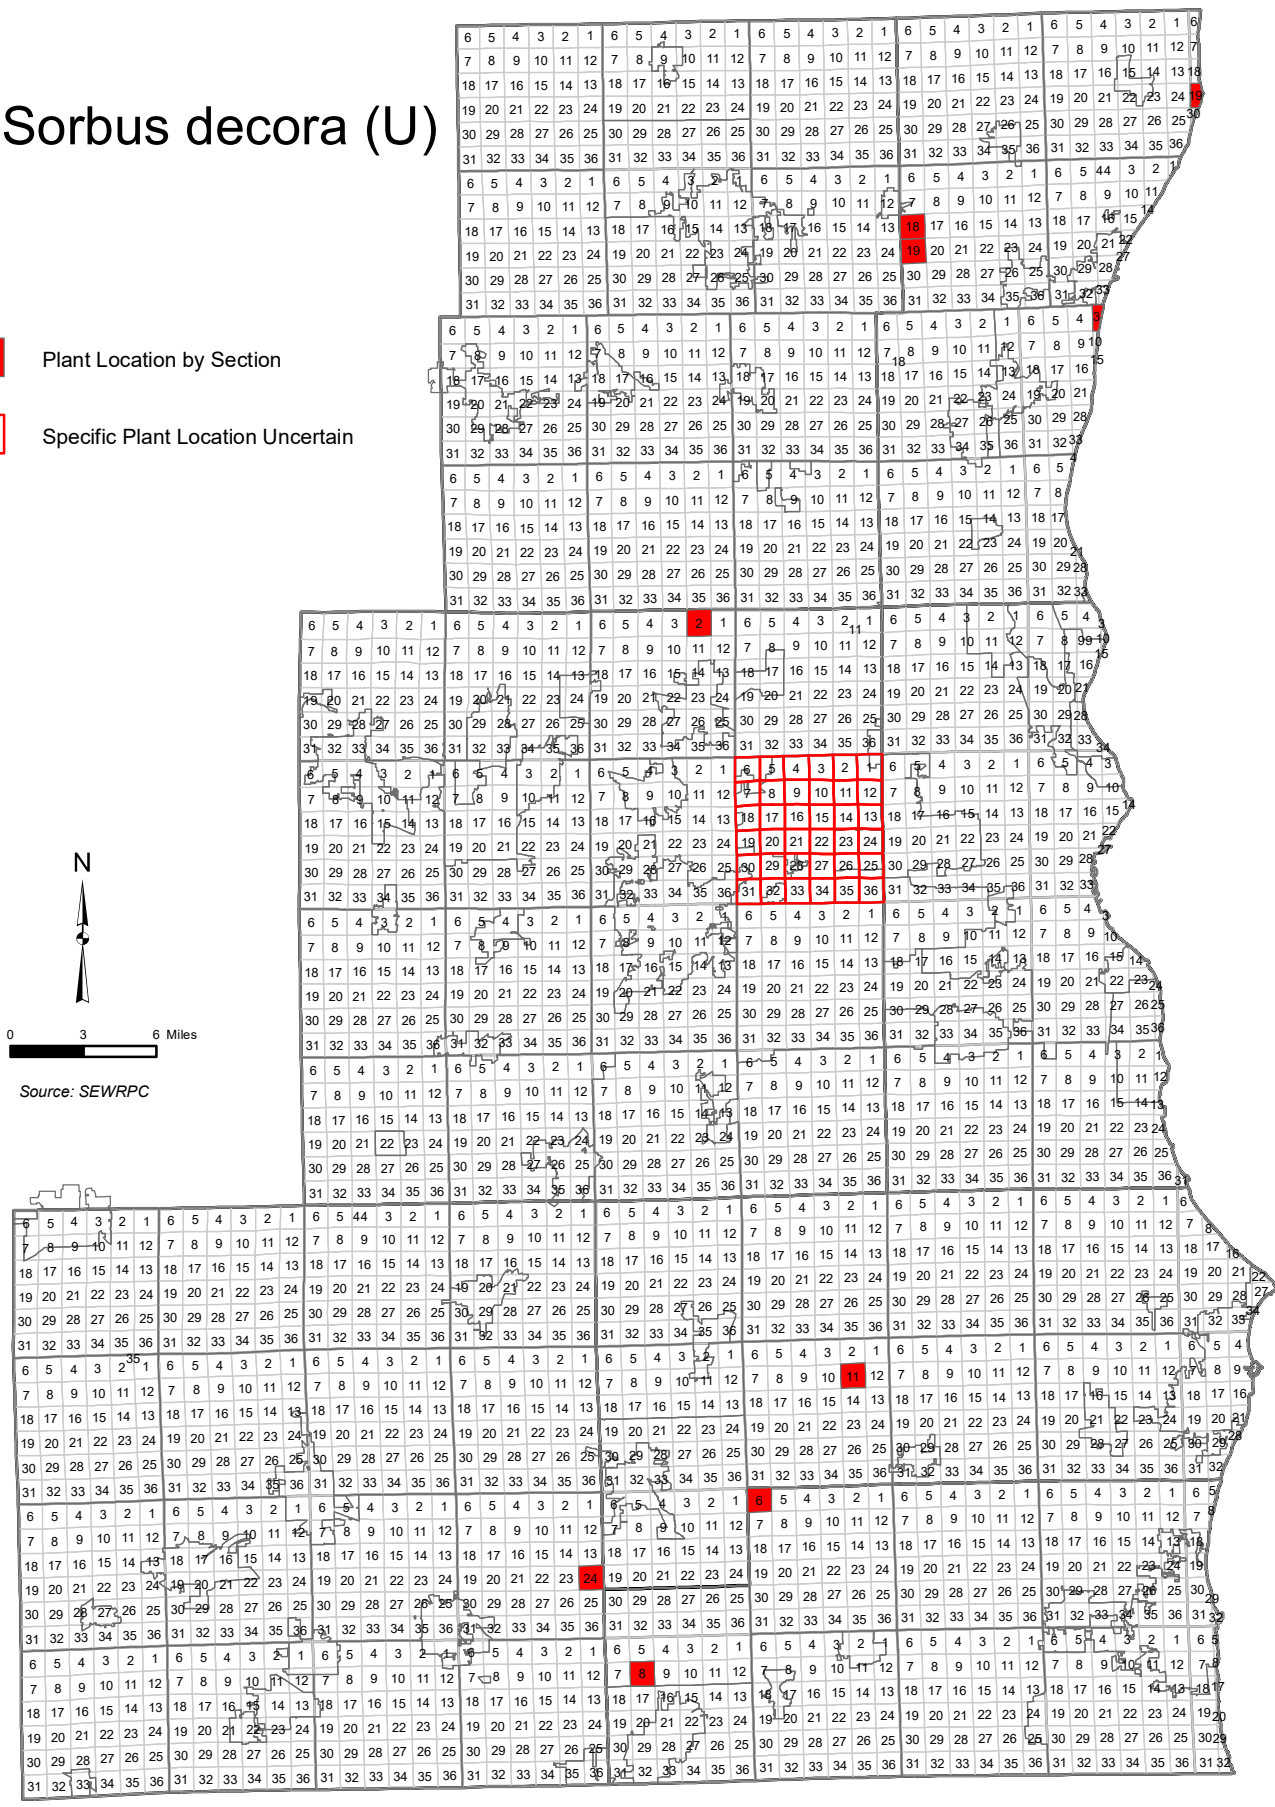

Sorbus decora (U)

- Plant Location by Section
- Specific Plant Location Uncertain

N
 0 3 6 Miles
 Source: SEWRPC