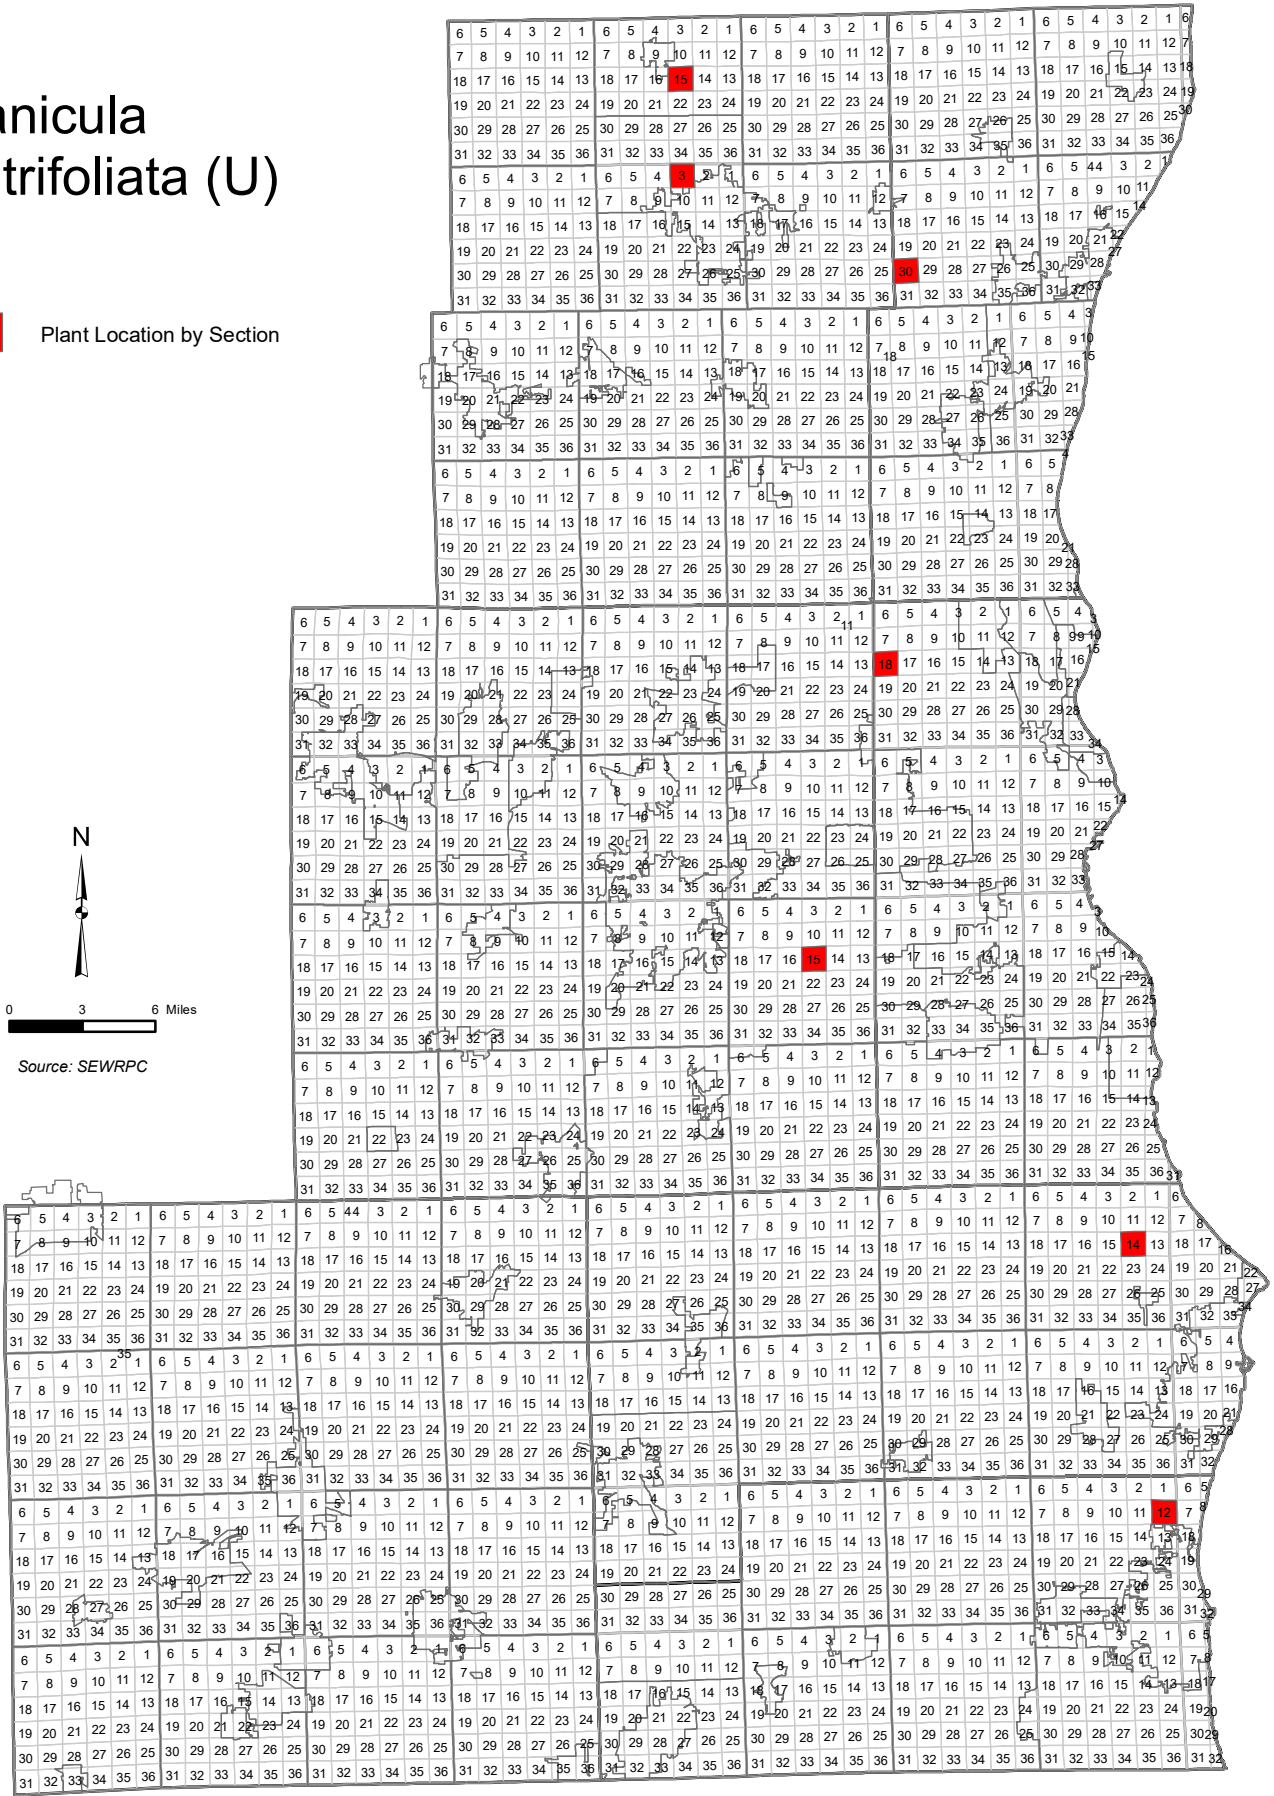

# Sanicula trifoliata (U)

Plant Location by Section

0 3 6 Miles

Source: SEWRPC