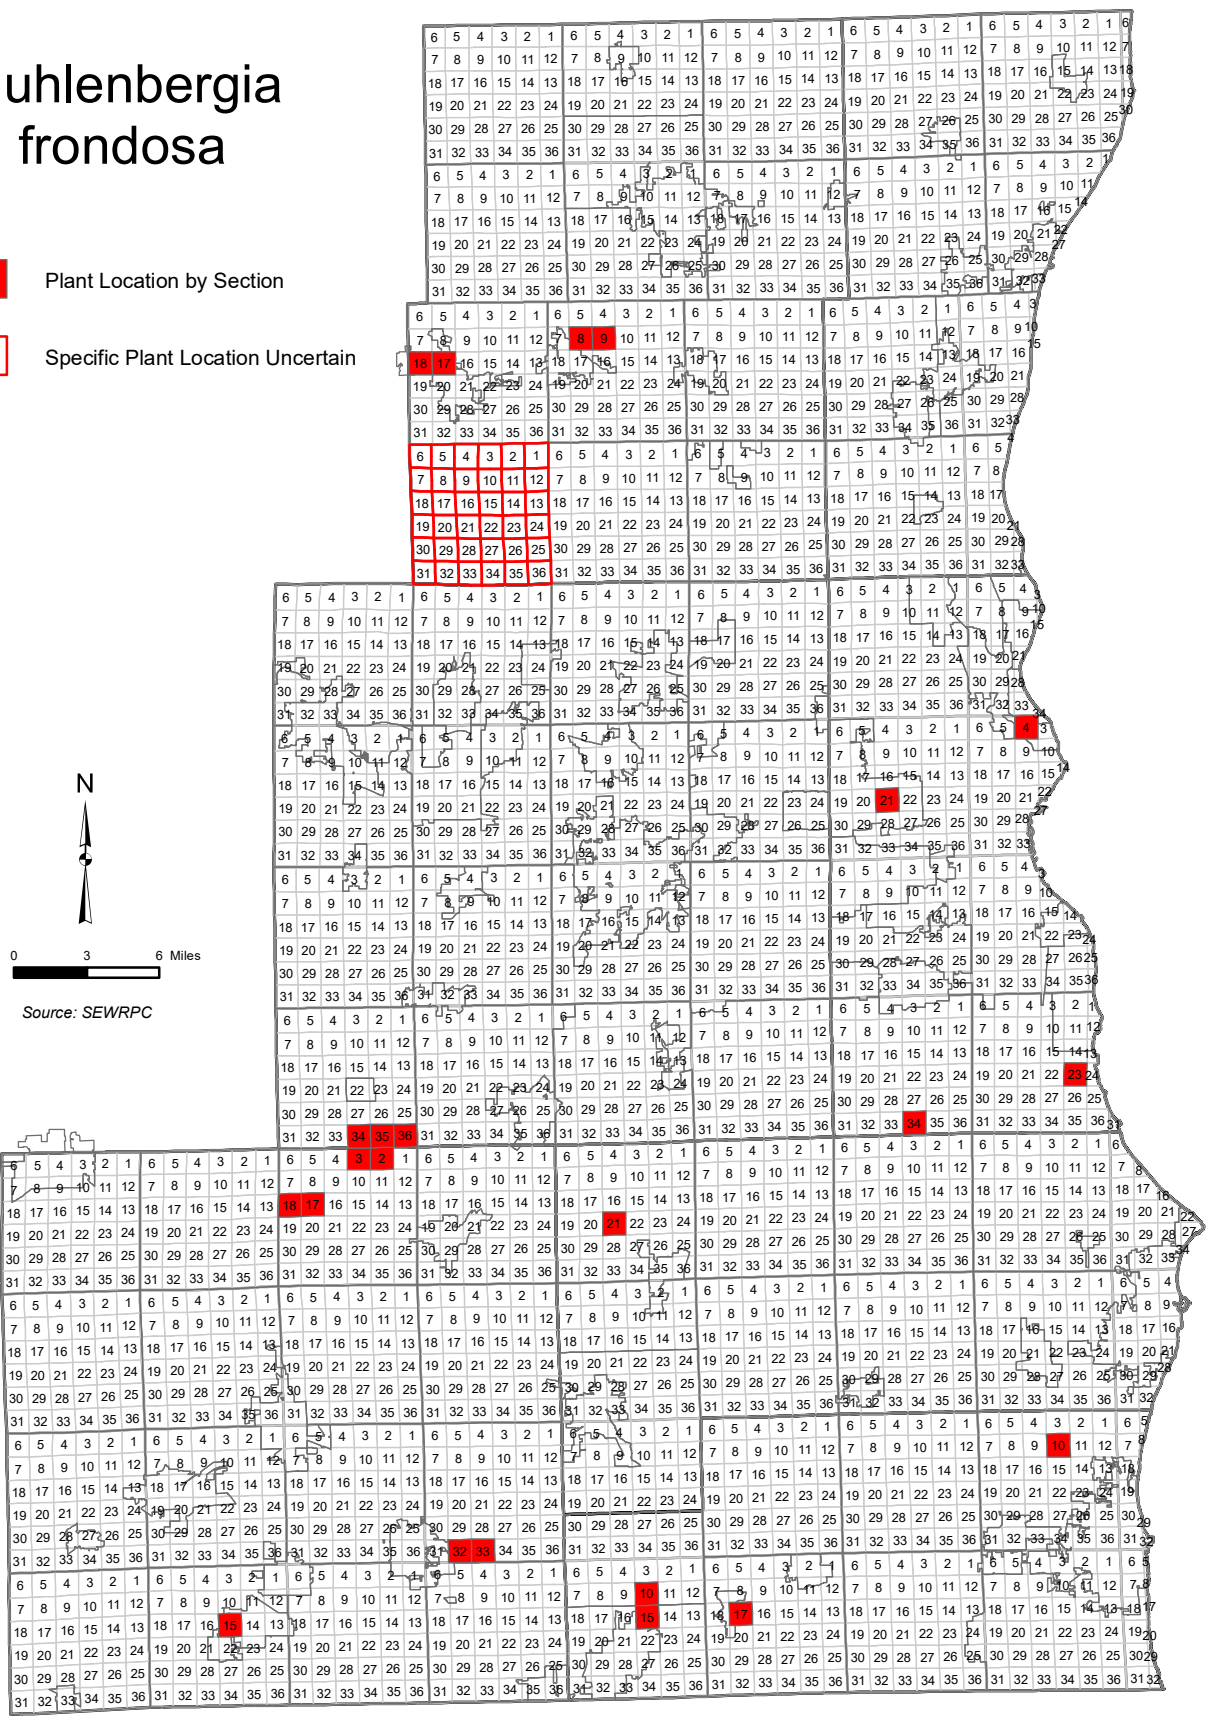

Muhlenbergia frondosa

- Plant Location by Section
- Specific Plant Location Uncertain

N
0 3 6 Miles
Source: SEWRPC