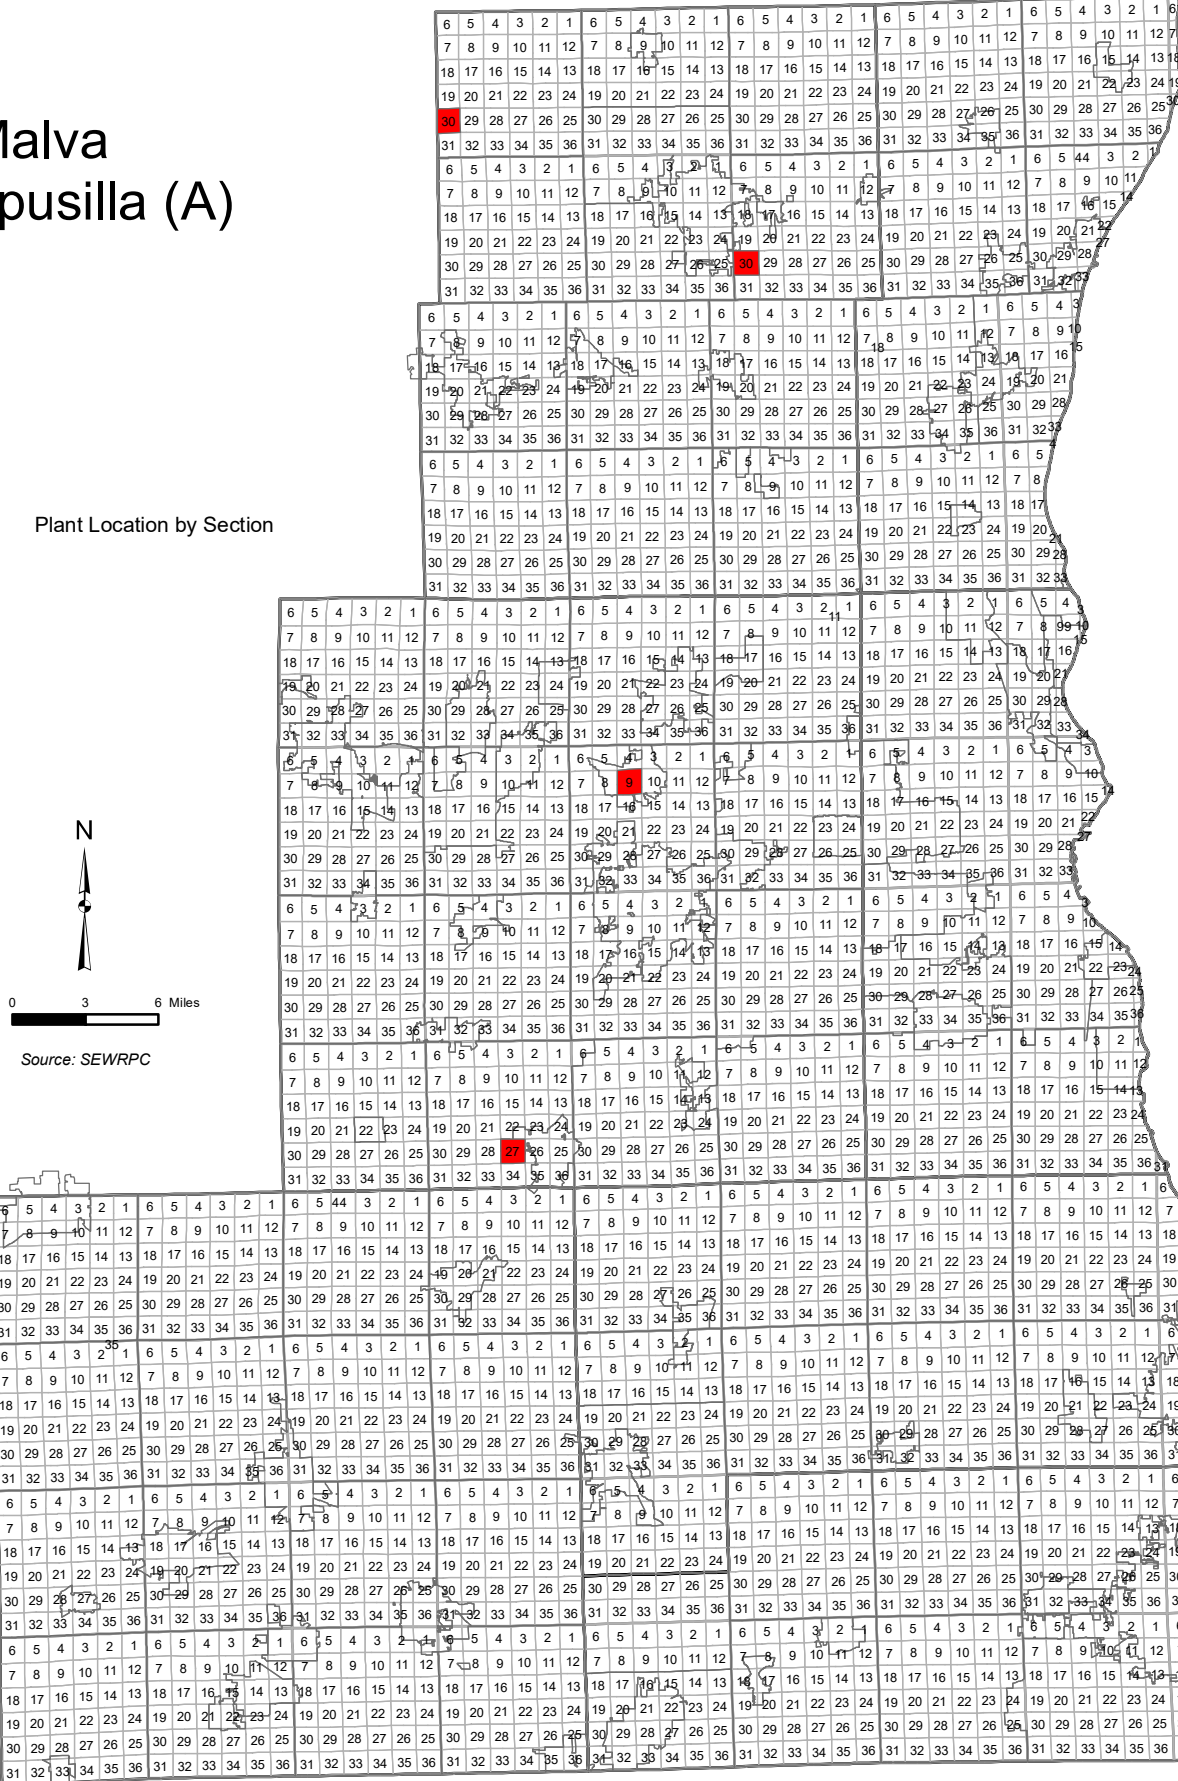

# Malva pusilla (A)

Plant Location by Section

0 3 6 Miles

Source: SEWRPC