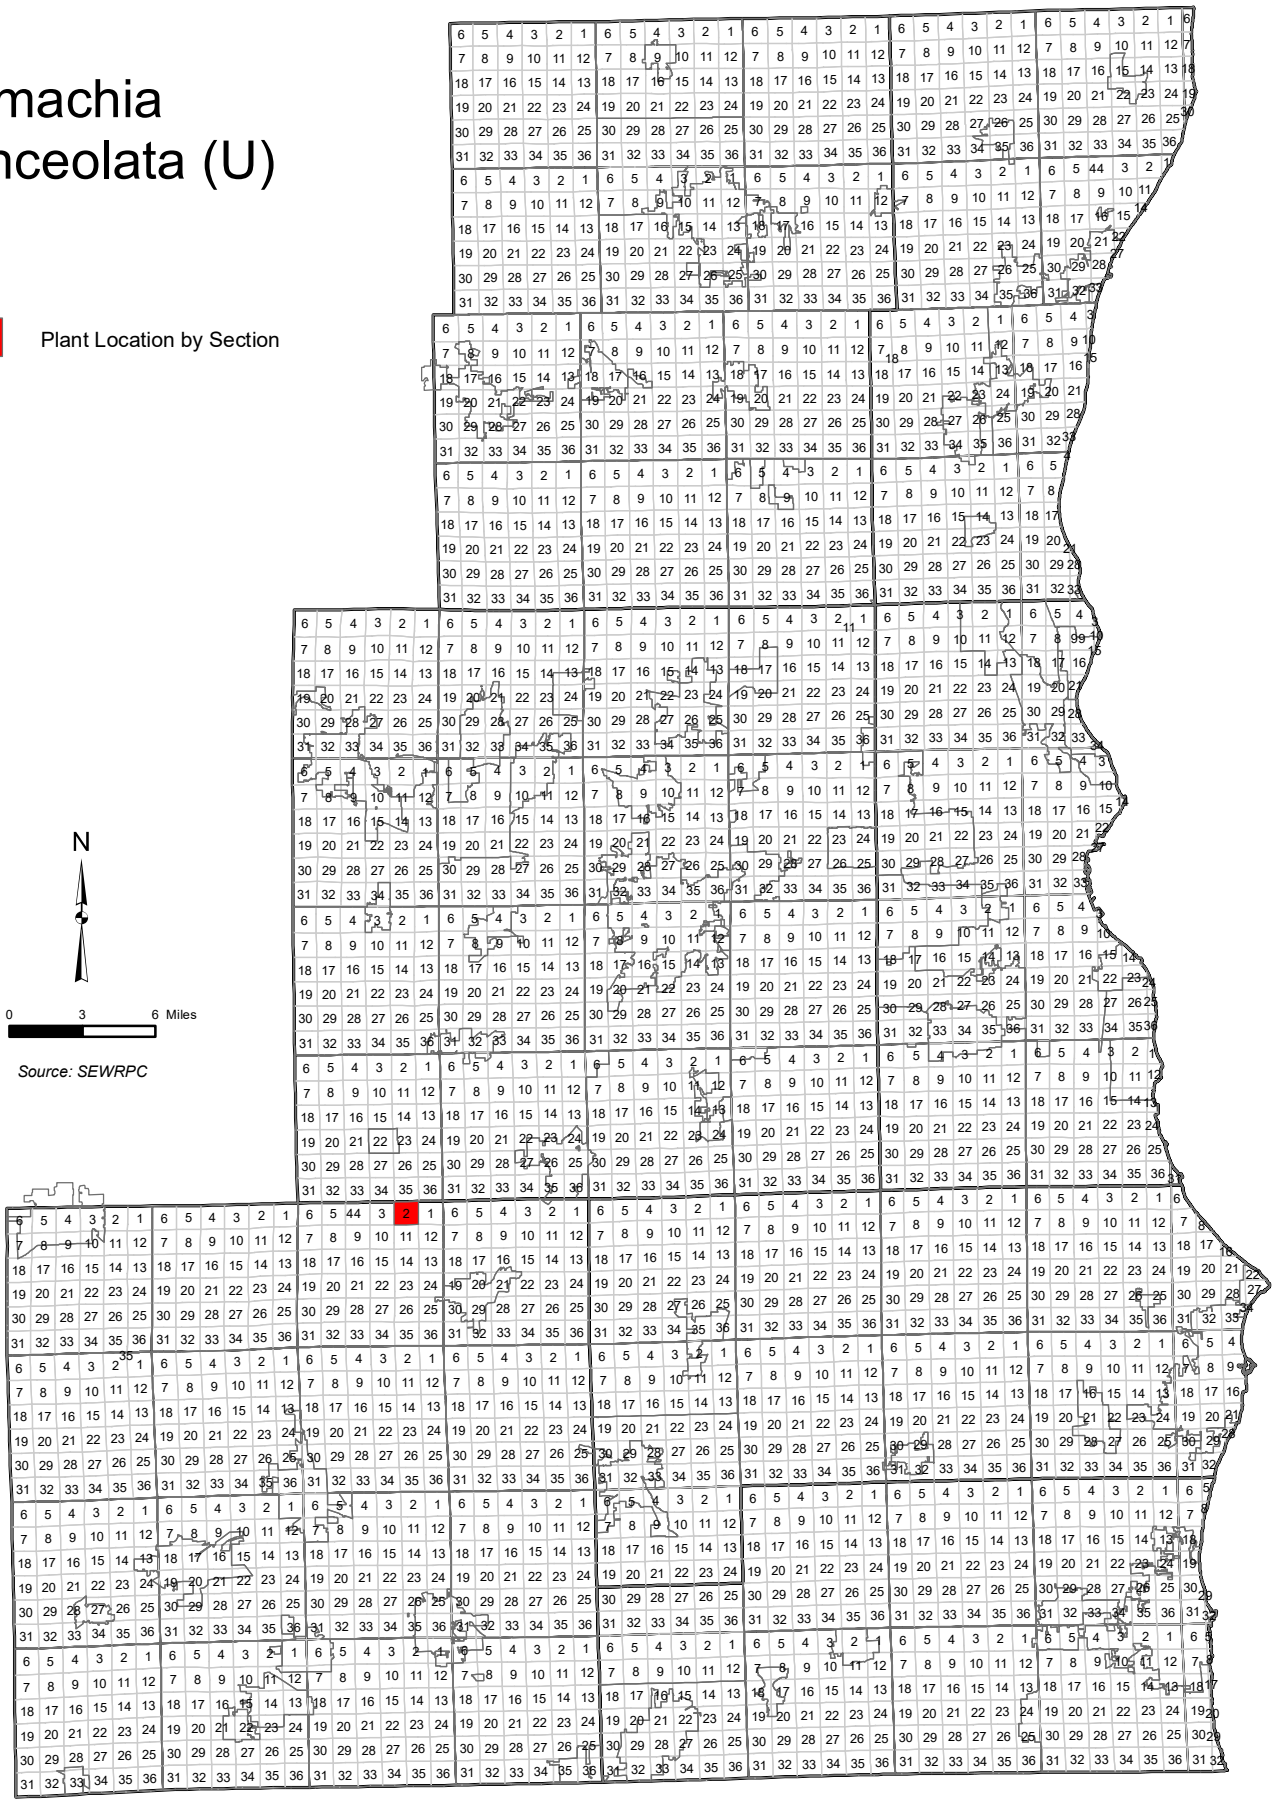

# Lysimachia lanceolata (U)

Plant Location by Section

0 3 6 Miles

Source: SEWRPC