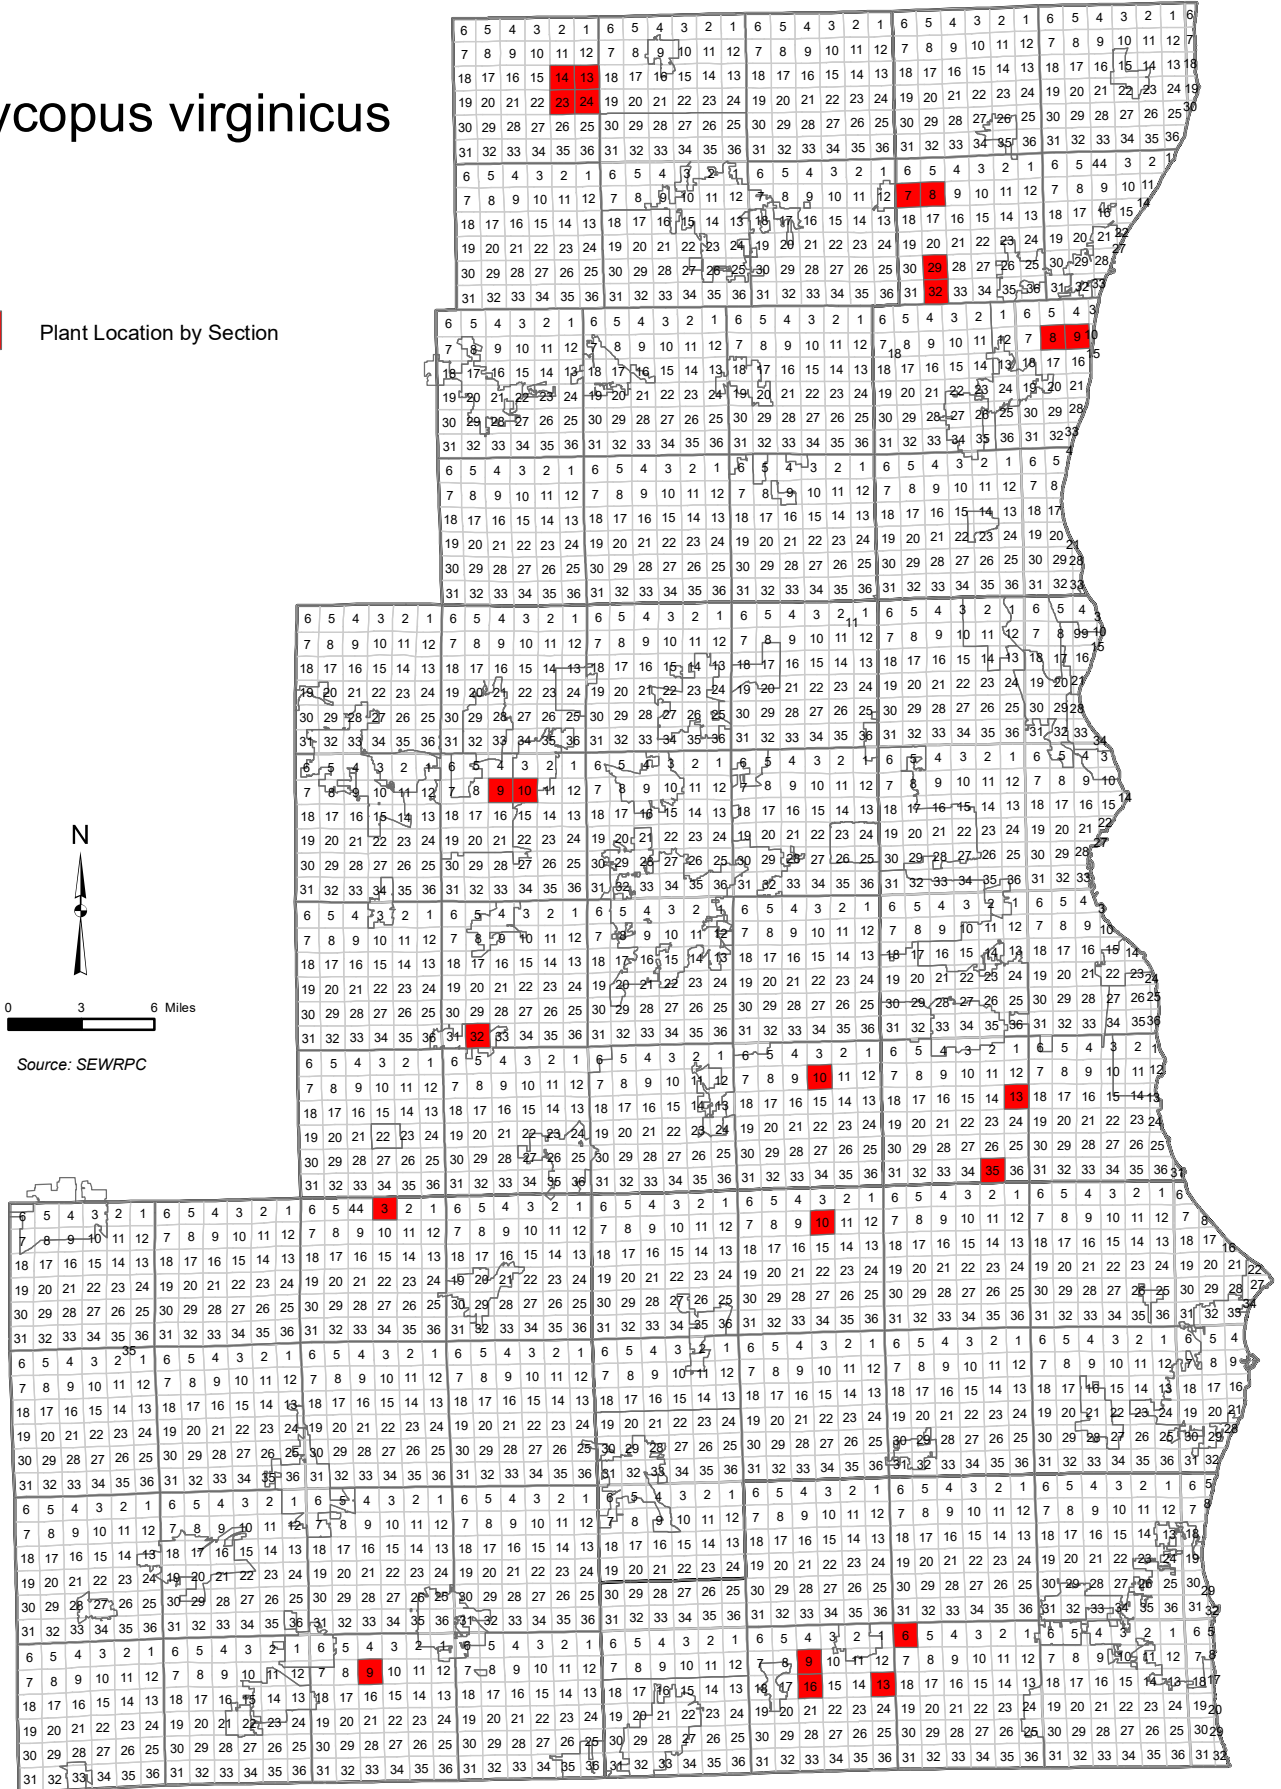

Lycopus virginicus

Plant Location by Section

0 3 6 Miles

Source: SEWRPC