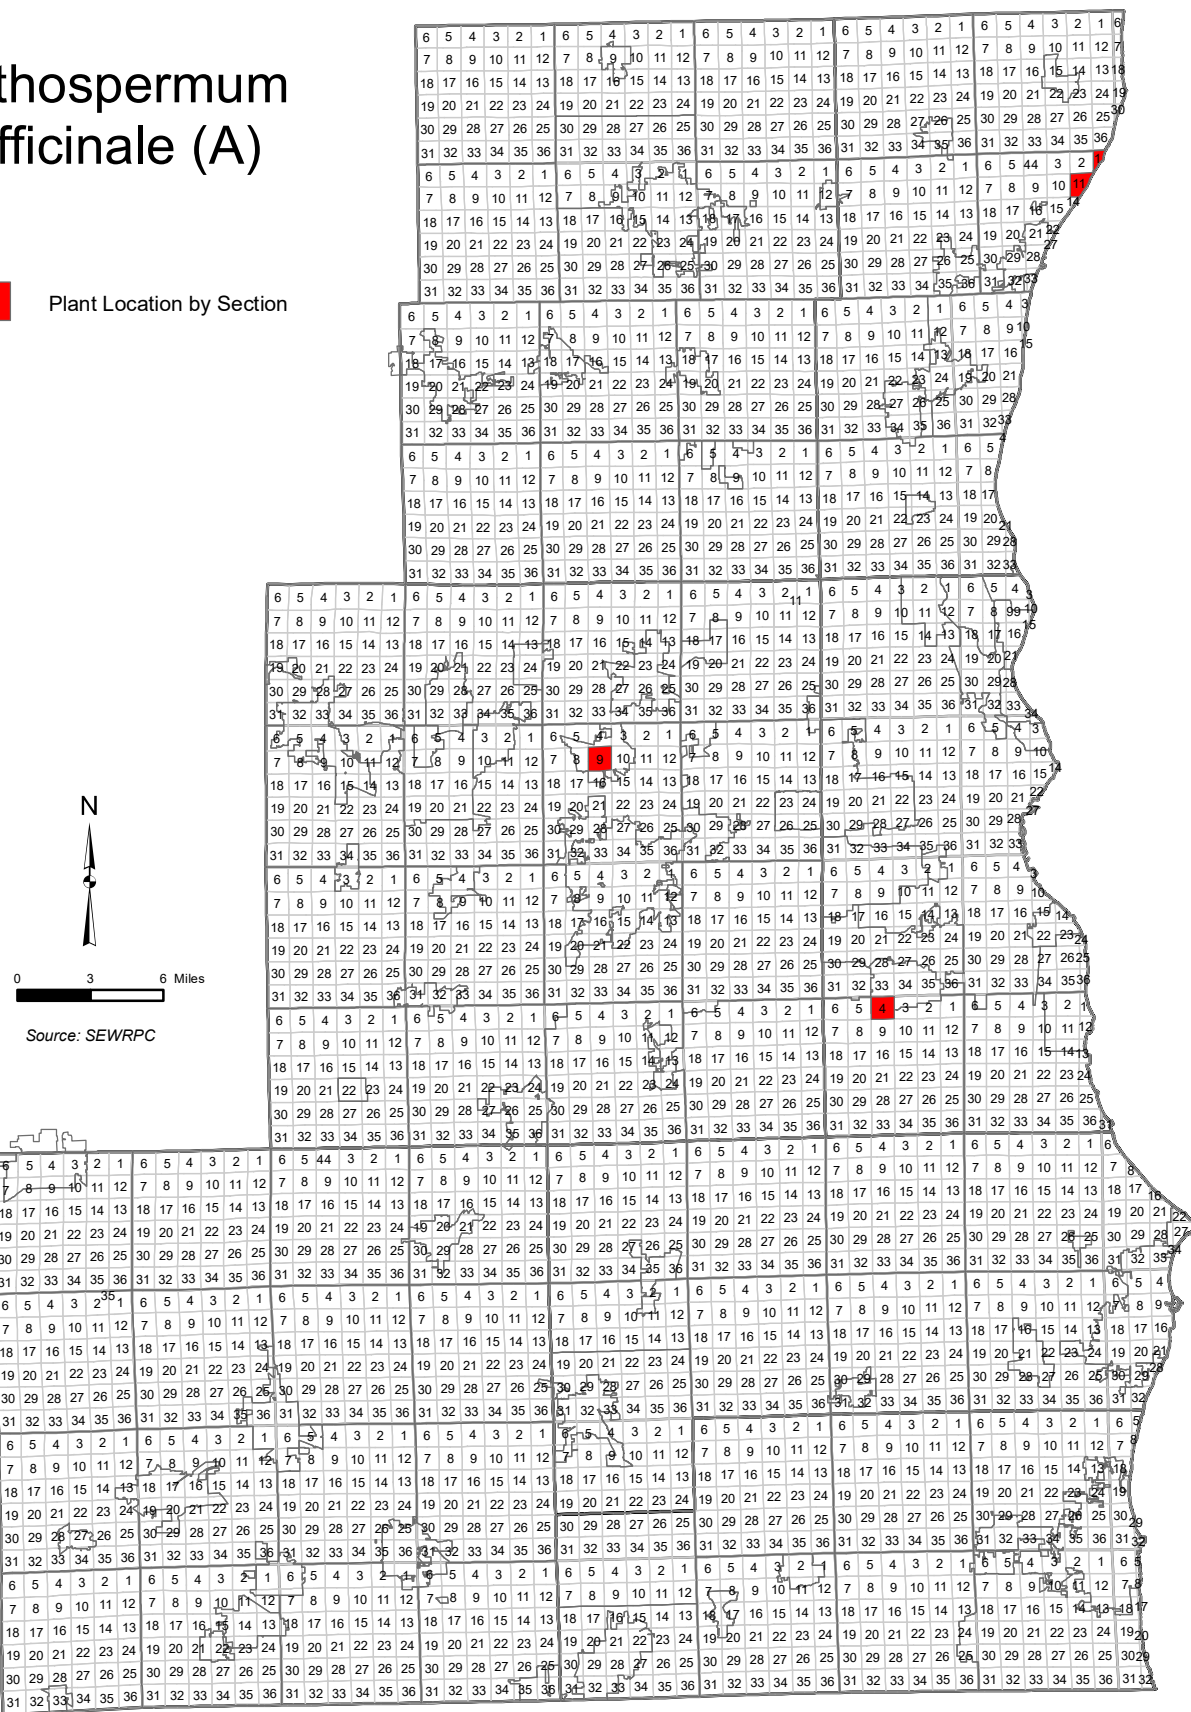

# Lithospermum officinale (A)

 Plant Location by Section

N  
  
 0 3 6 Miles  
 Source: SEWRPC