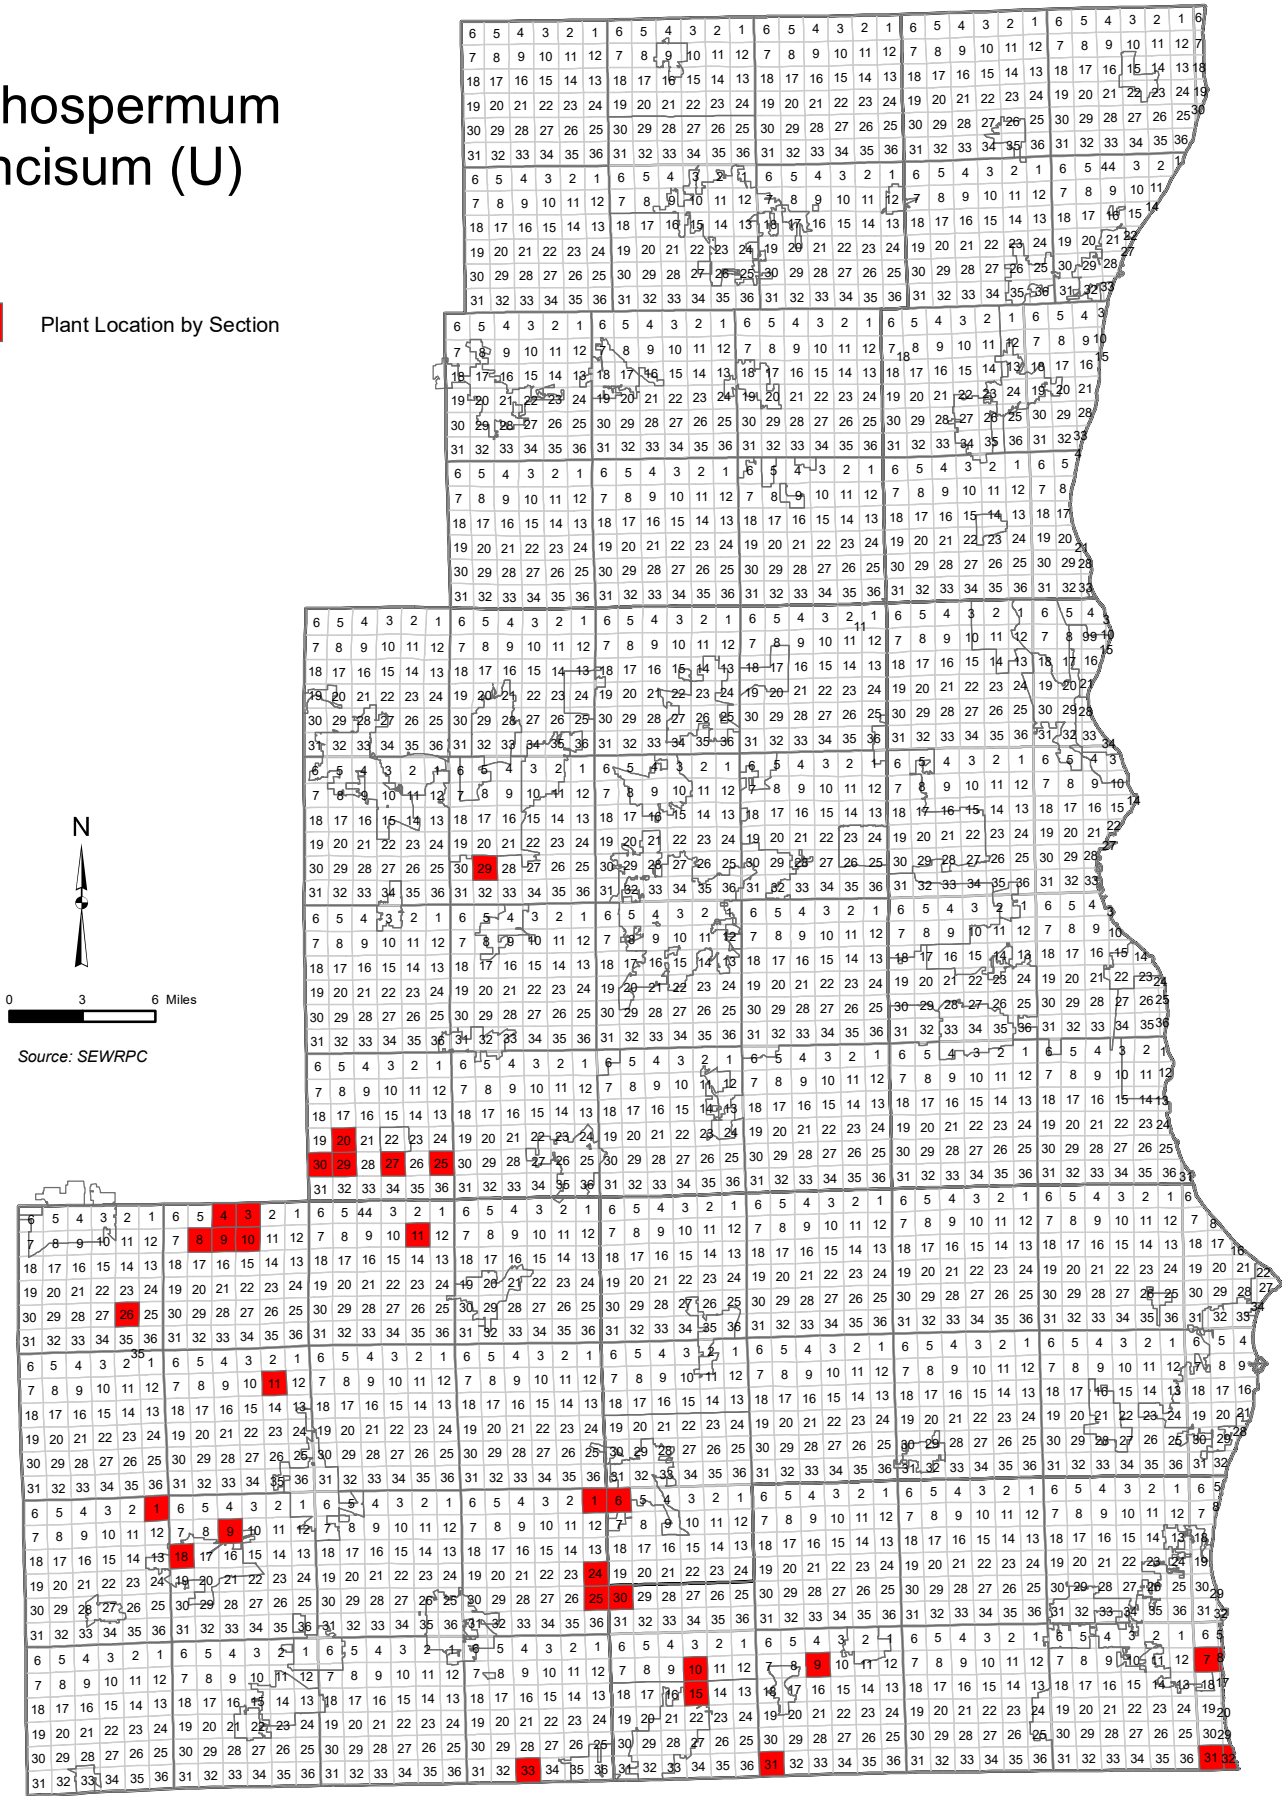

Lithospermum incisum (U)

 Plant Location by Section

0 3 6 Miles

Source: SEWRPC