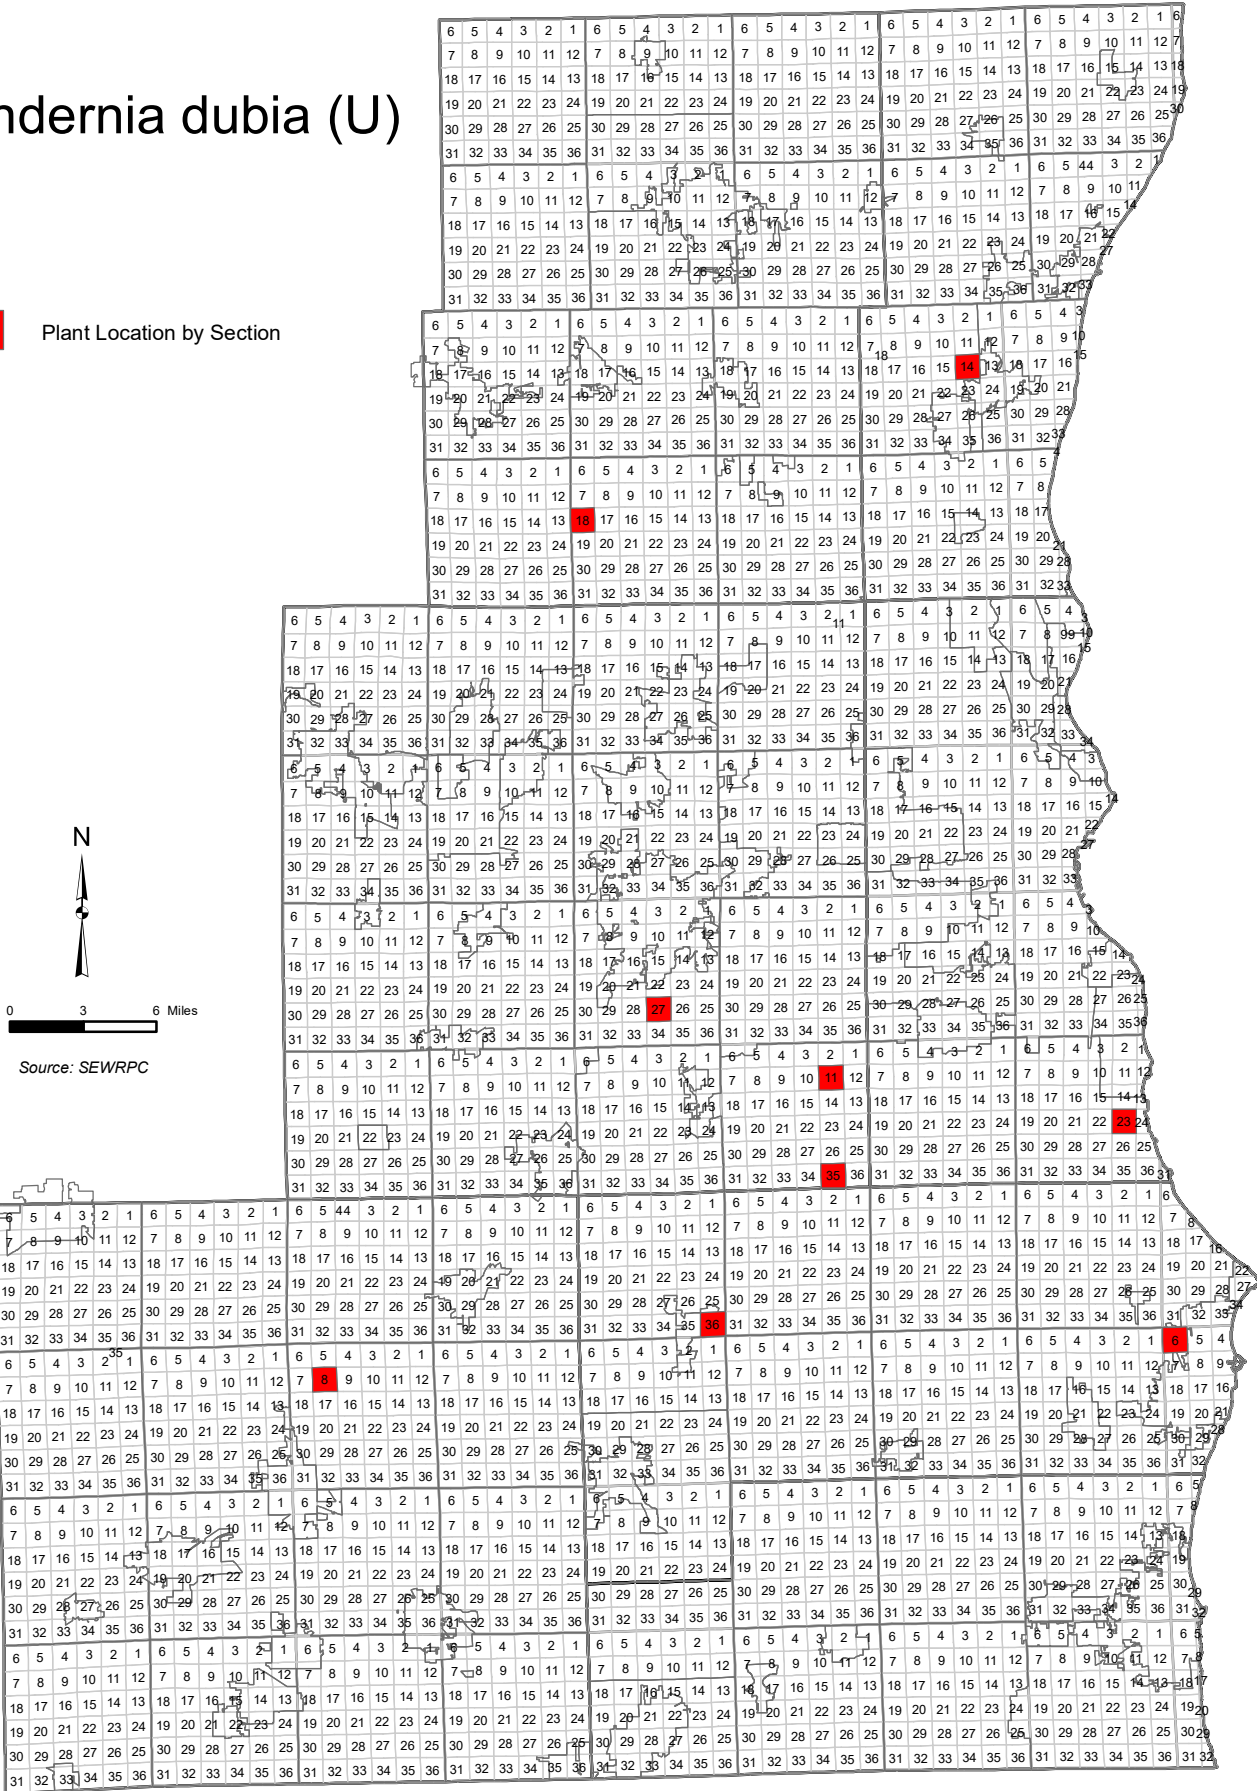

# Lindernia dubia (U)

Plant Location by Section

0 3 6 Miles

Source: SEWRPC