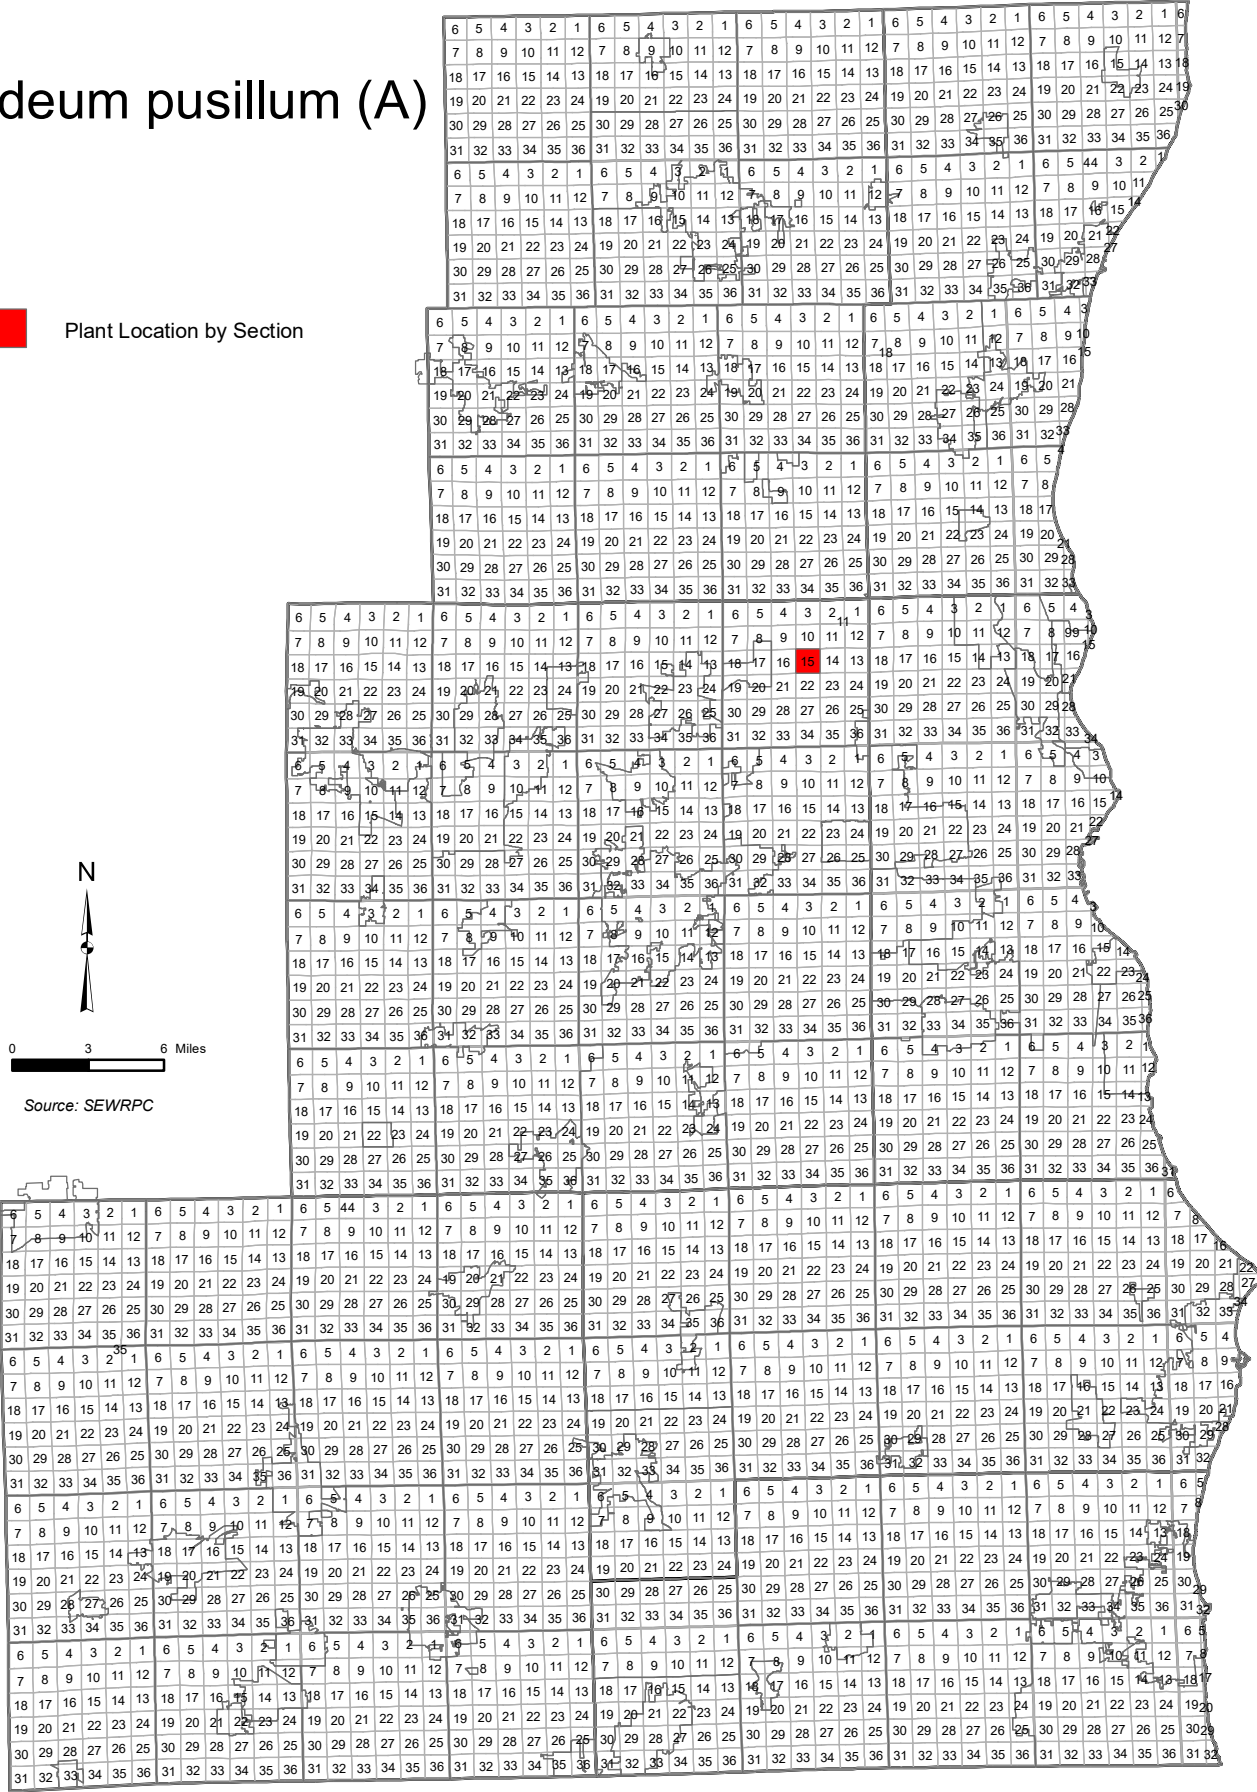

# Hordeum pusillum (A)

Plant Location by Section

0 3 6 Miles

Source: SEWRPC