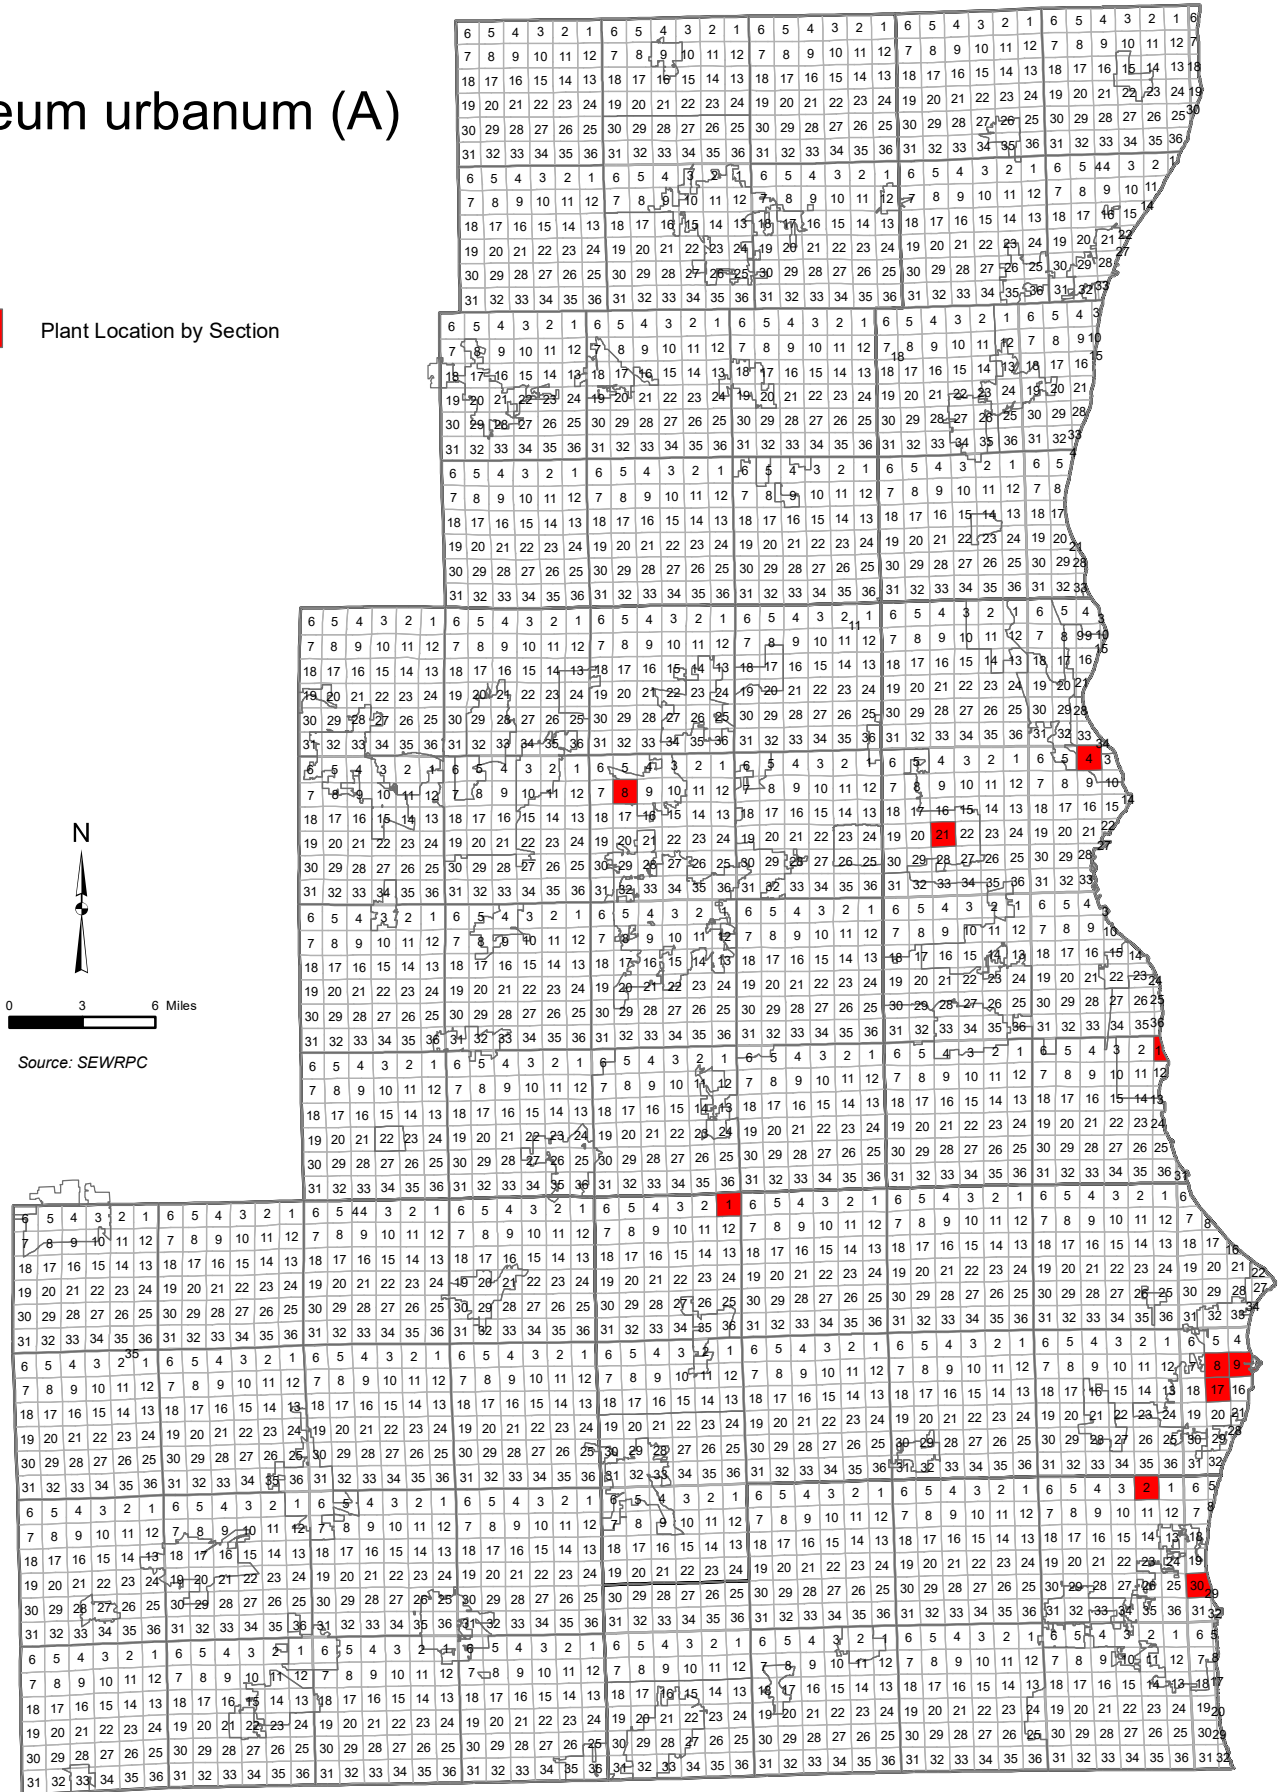

# Geum urbanum (A)

Plant Location by Section

Source: SEWRPC