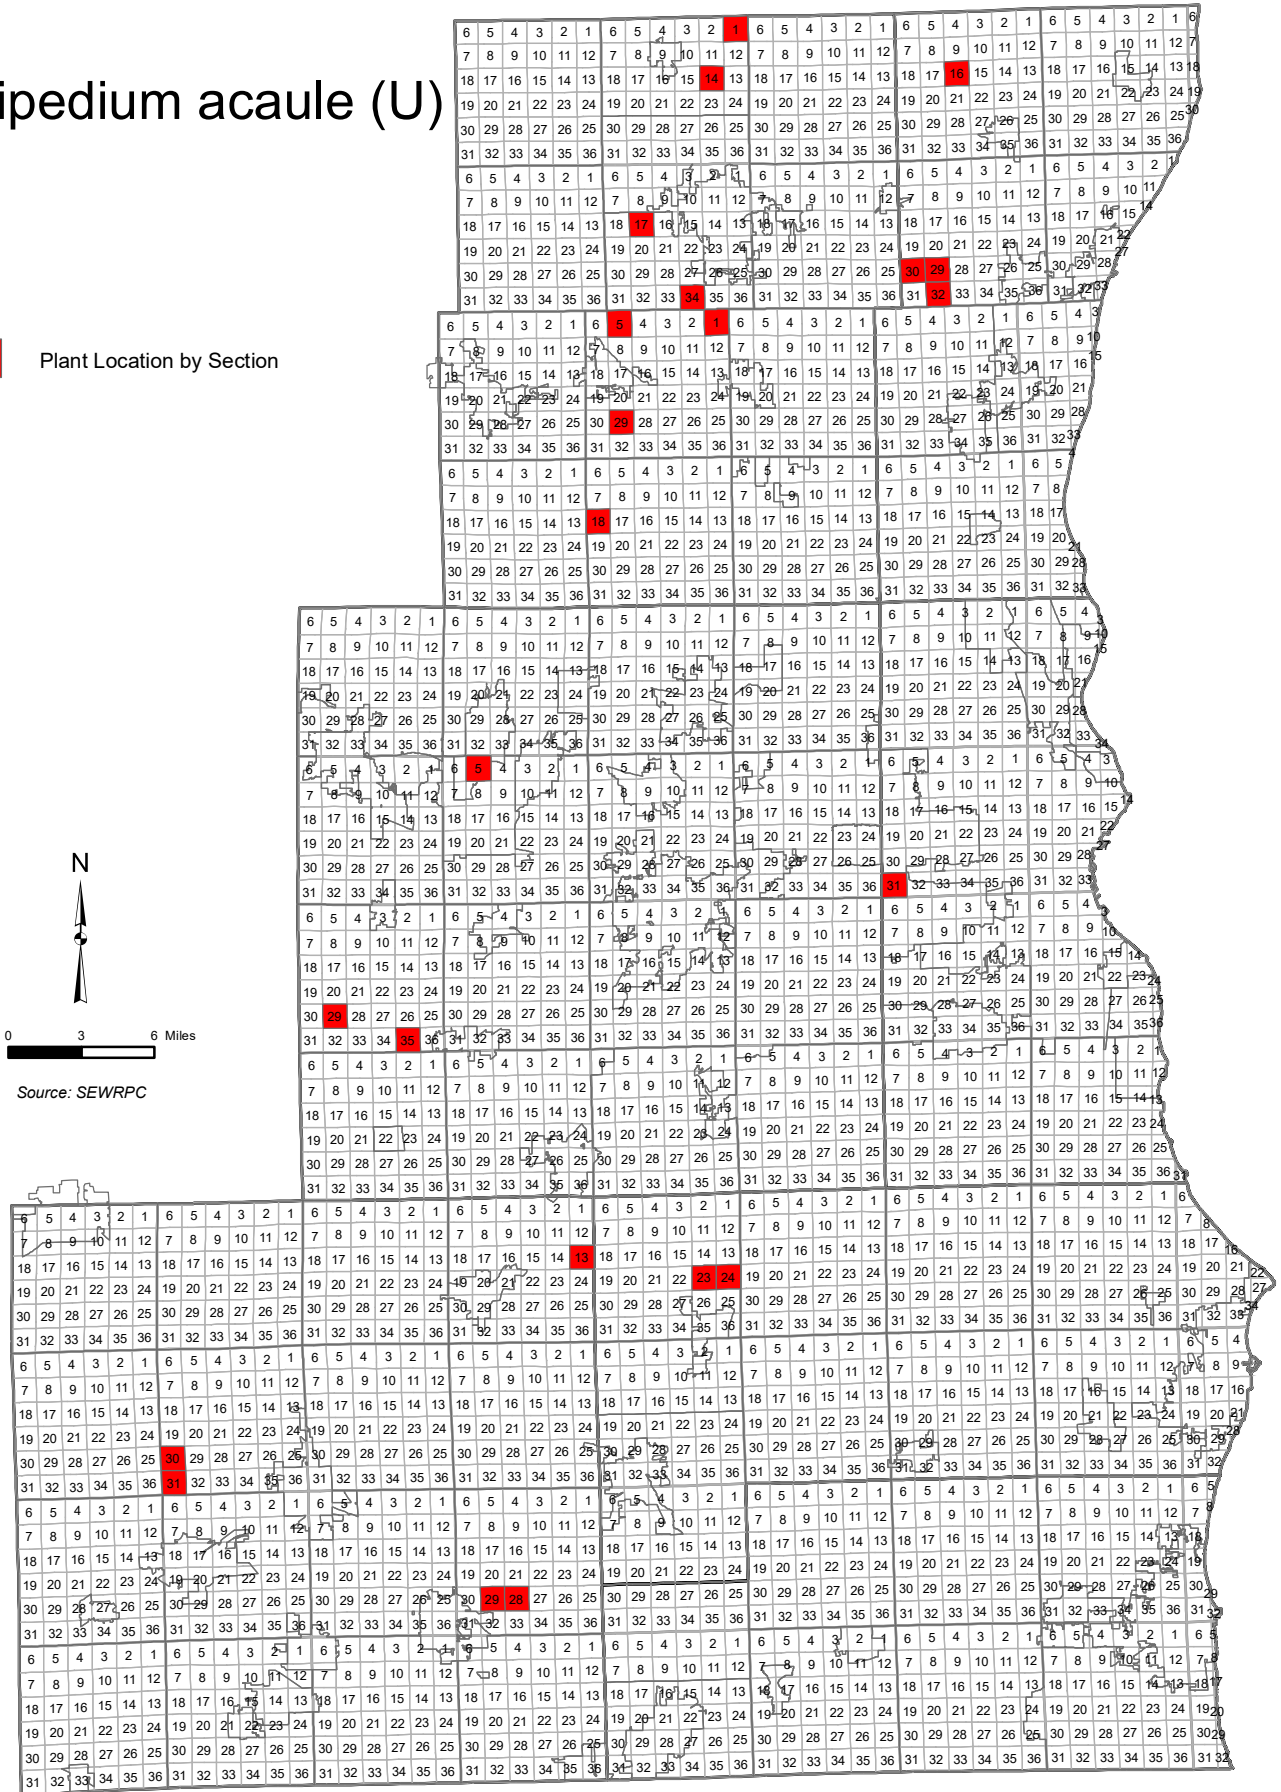

Cypridium acaule (U)

Plant Location by Section

0 3 6 Miles

Source: SEWRPC