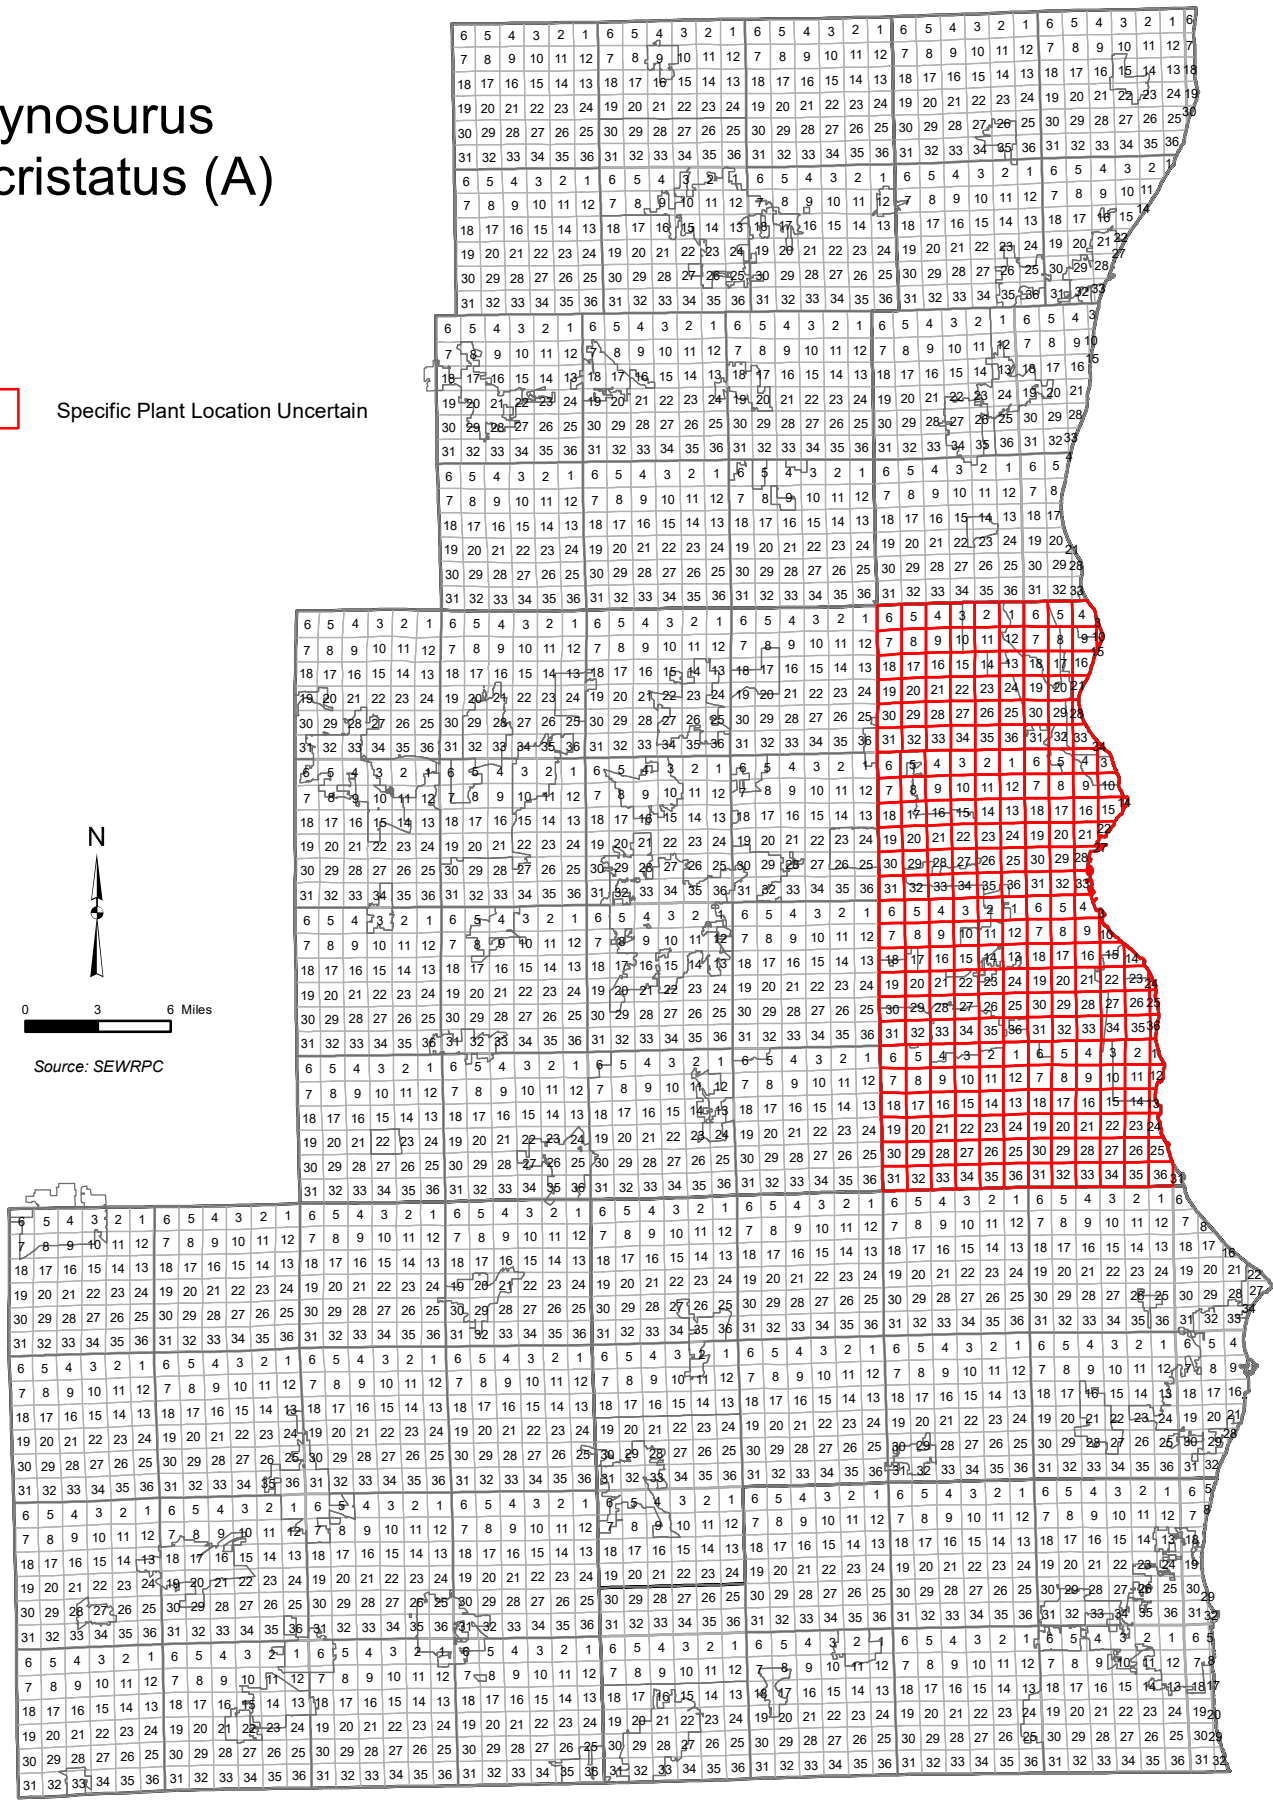

# Cynosurus cristatus (A)

 Specific Plant Location Uncertain

0 3 6 Miles

Source: SEWRPC