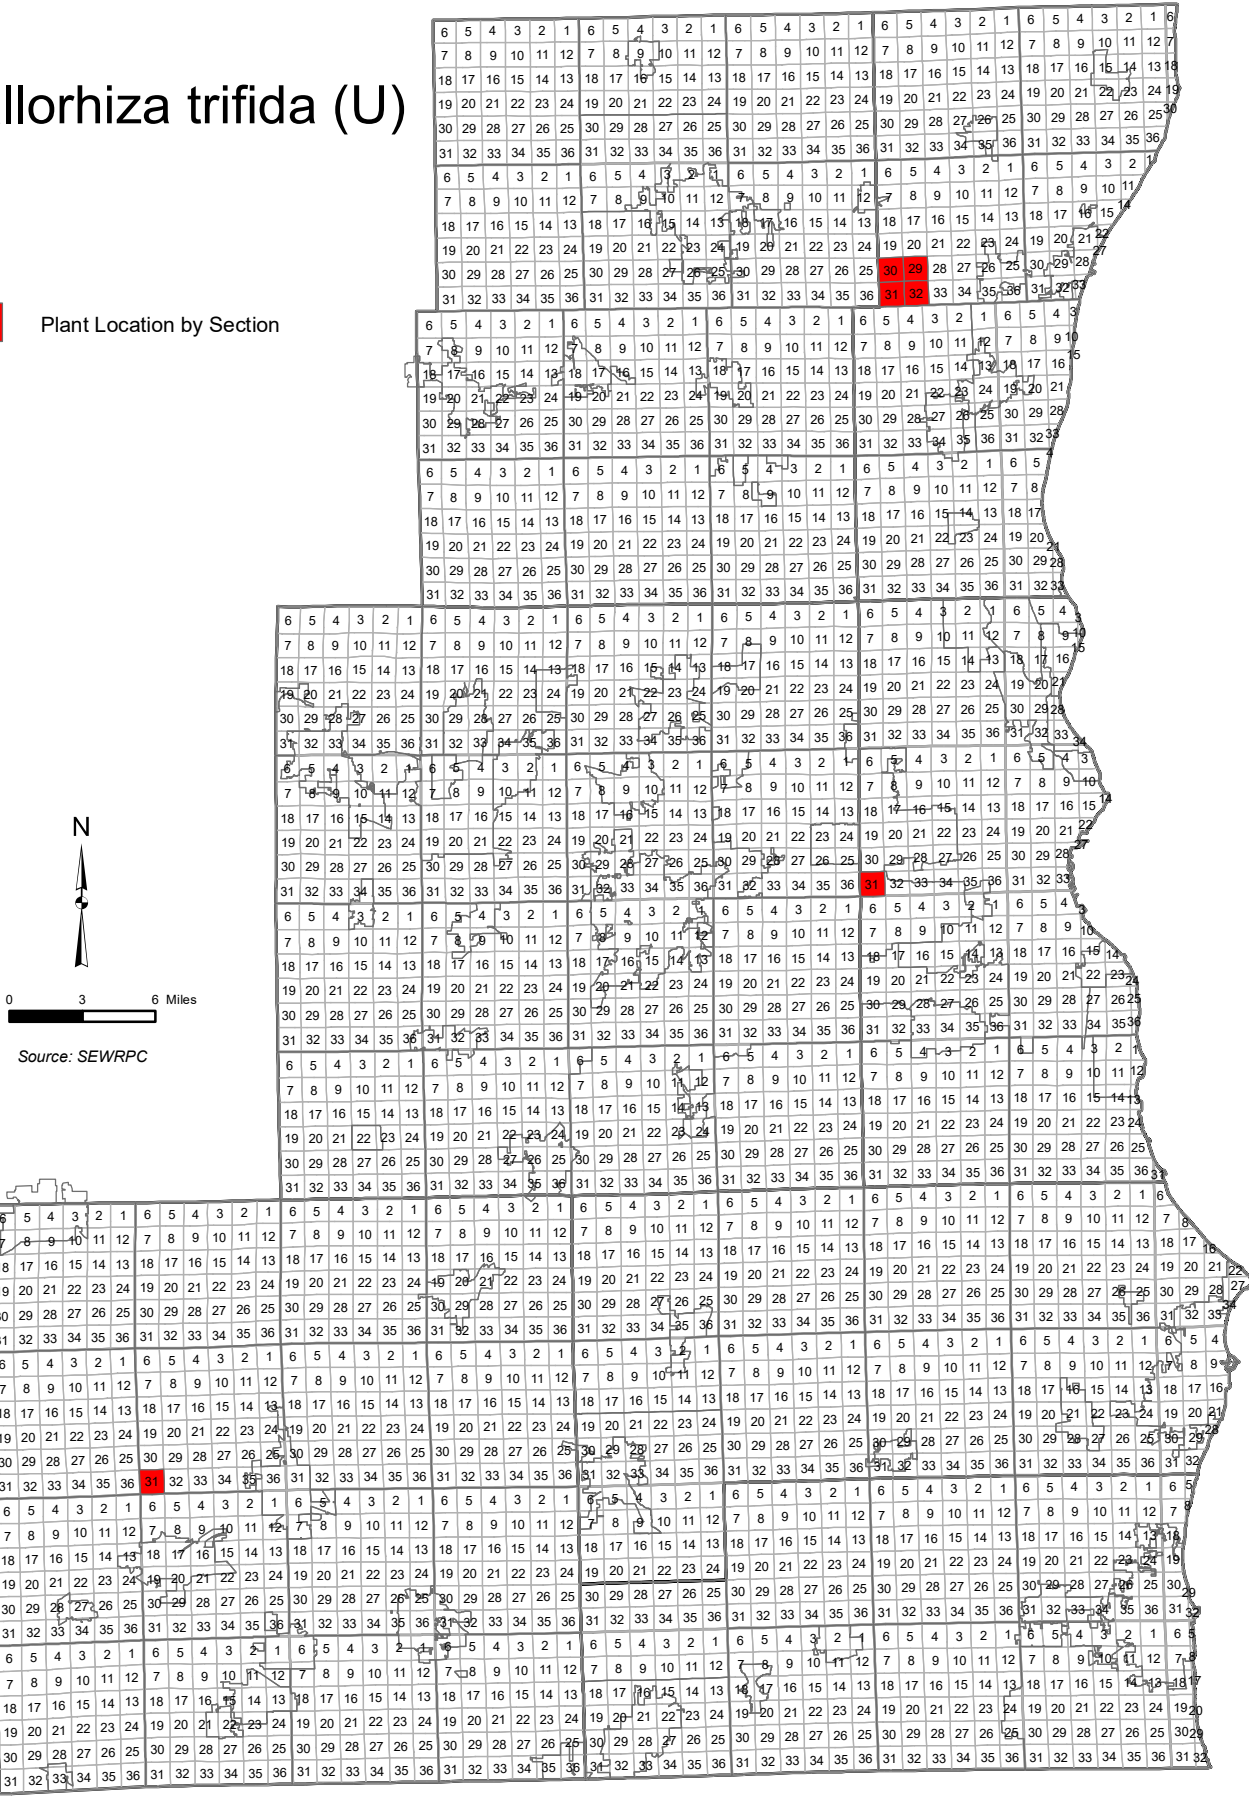

Corallorhiza trifida (U)

Plant Location by Section

0 3 6 Miles

Source: SEWRPC