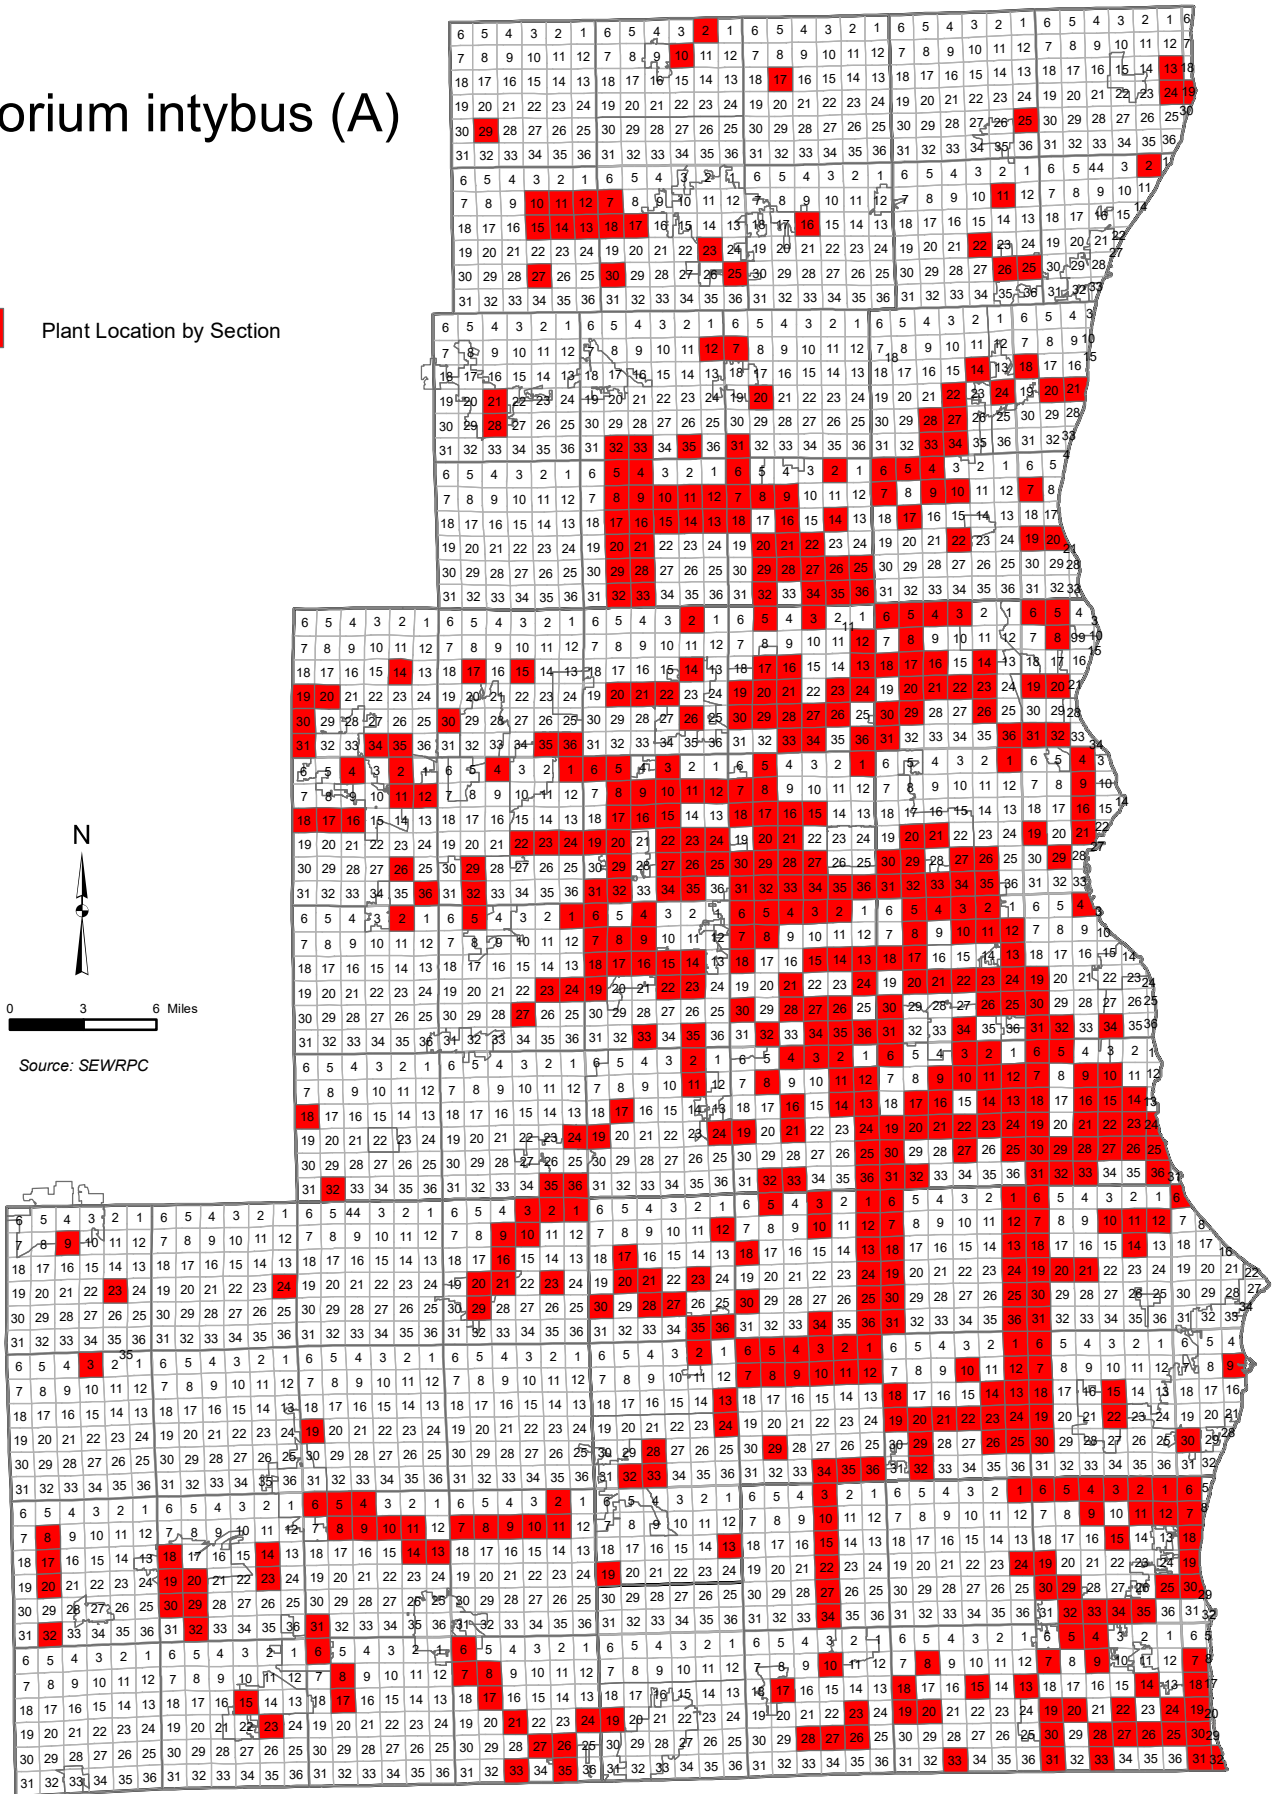

Cichorium intybus (A)

 Plant Location by Section

0 3 6 Miles

Source: SEWRPC