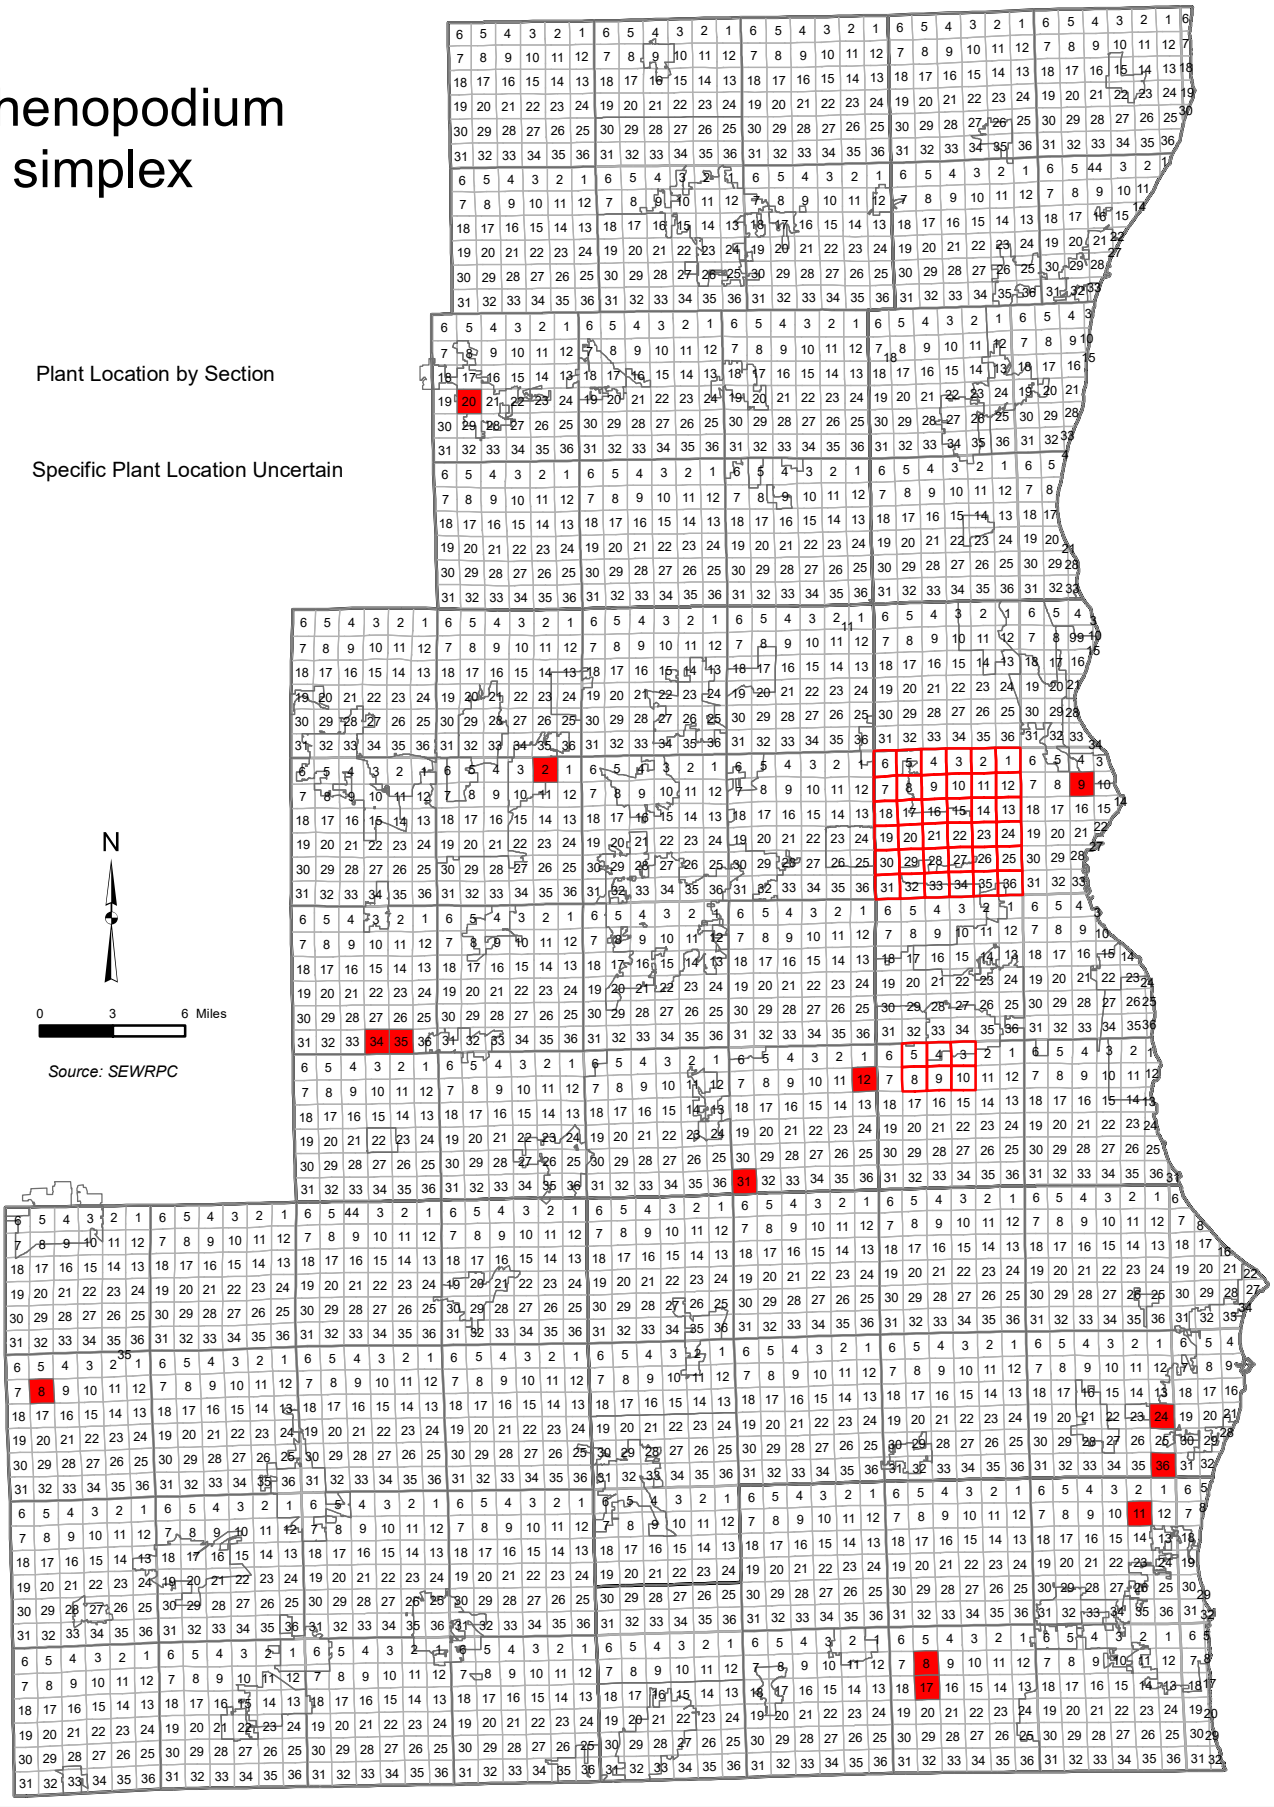

Chenopodium simplex

- Plant Location by Section
- Specific Plant Location Uncertain

0 3 6 Miles

Source: SEWRPC