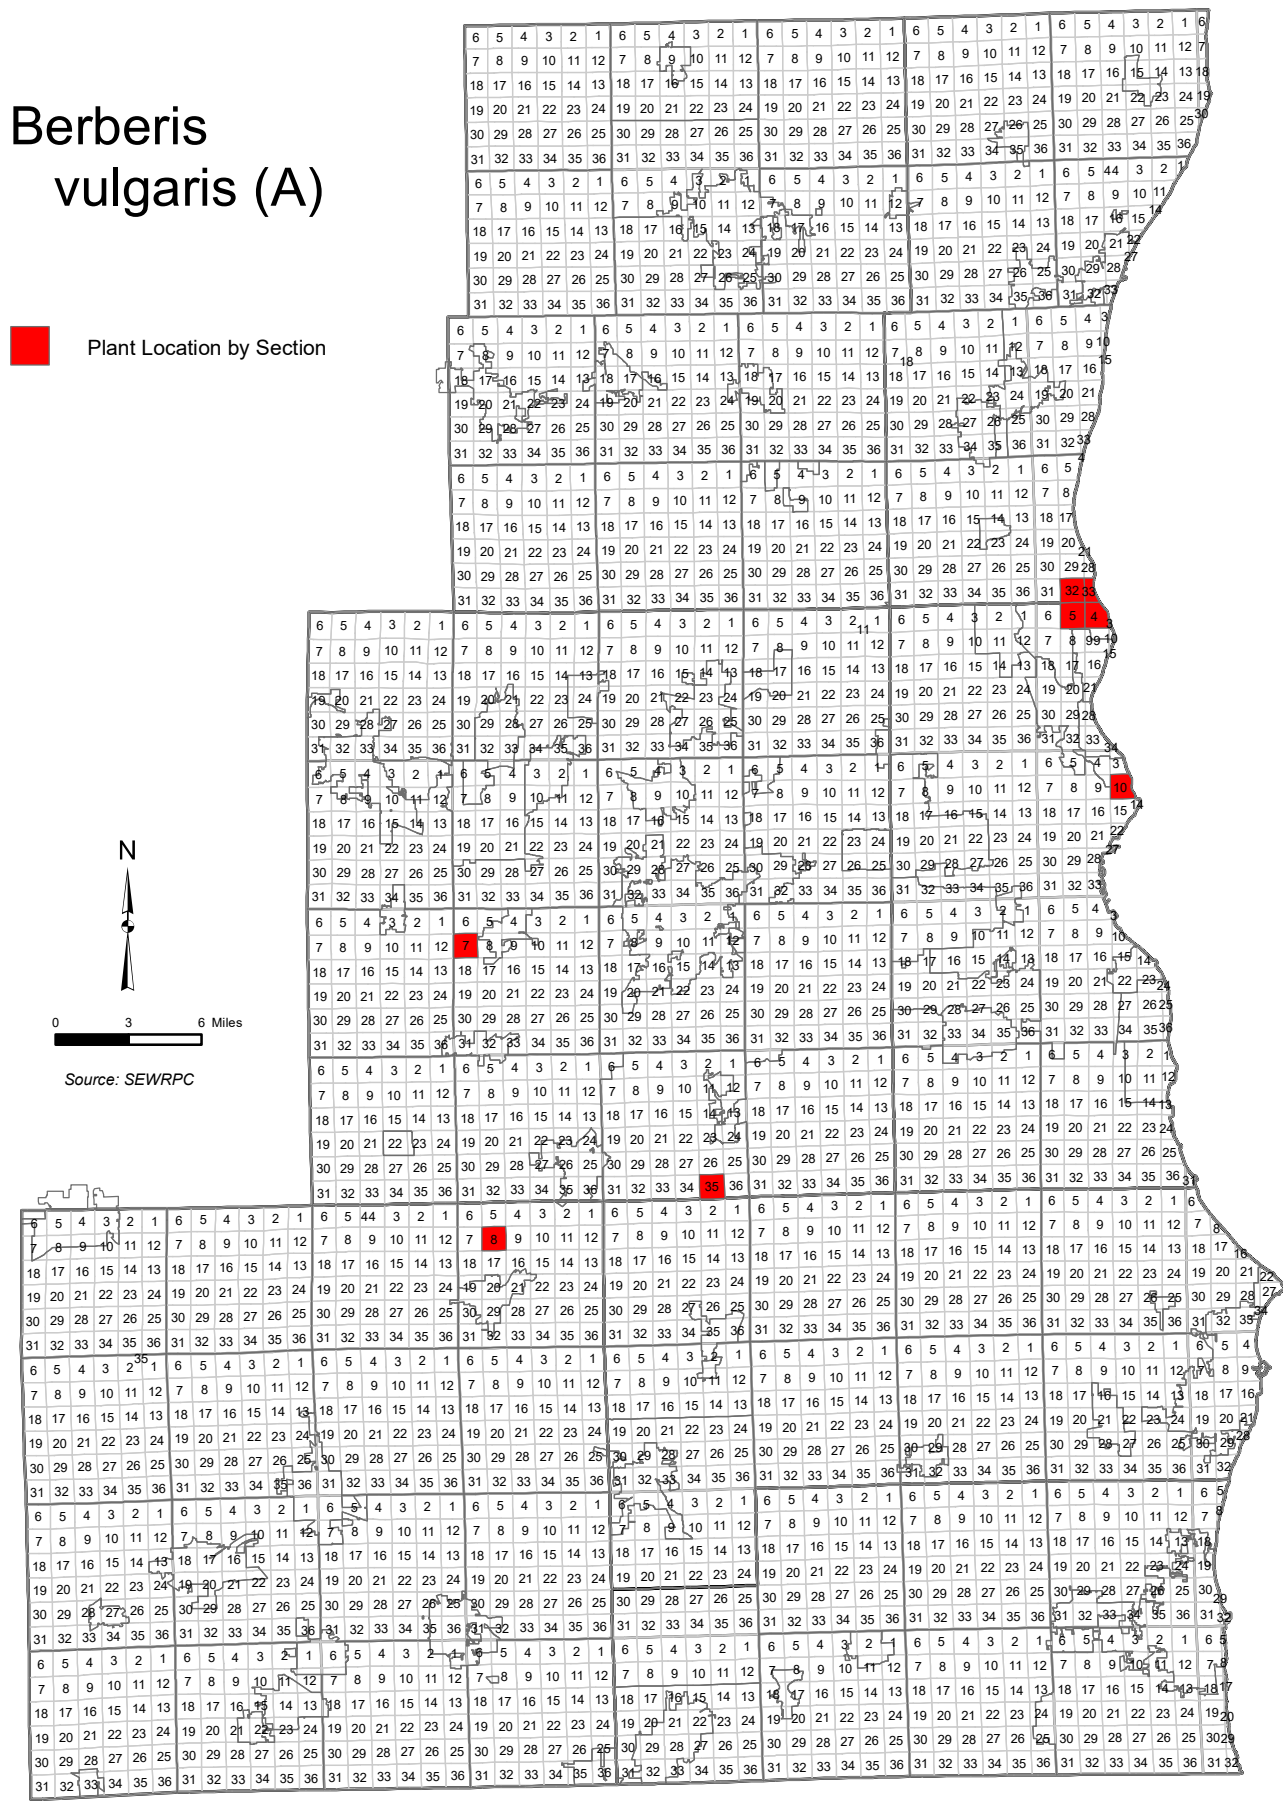

Berberis vulgaris (A)

Plant Location by Section

0 3 6 Miles

Source: SEWRPC