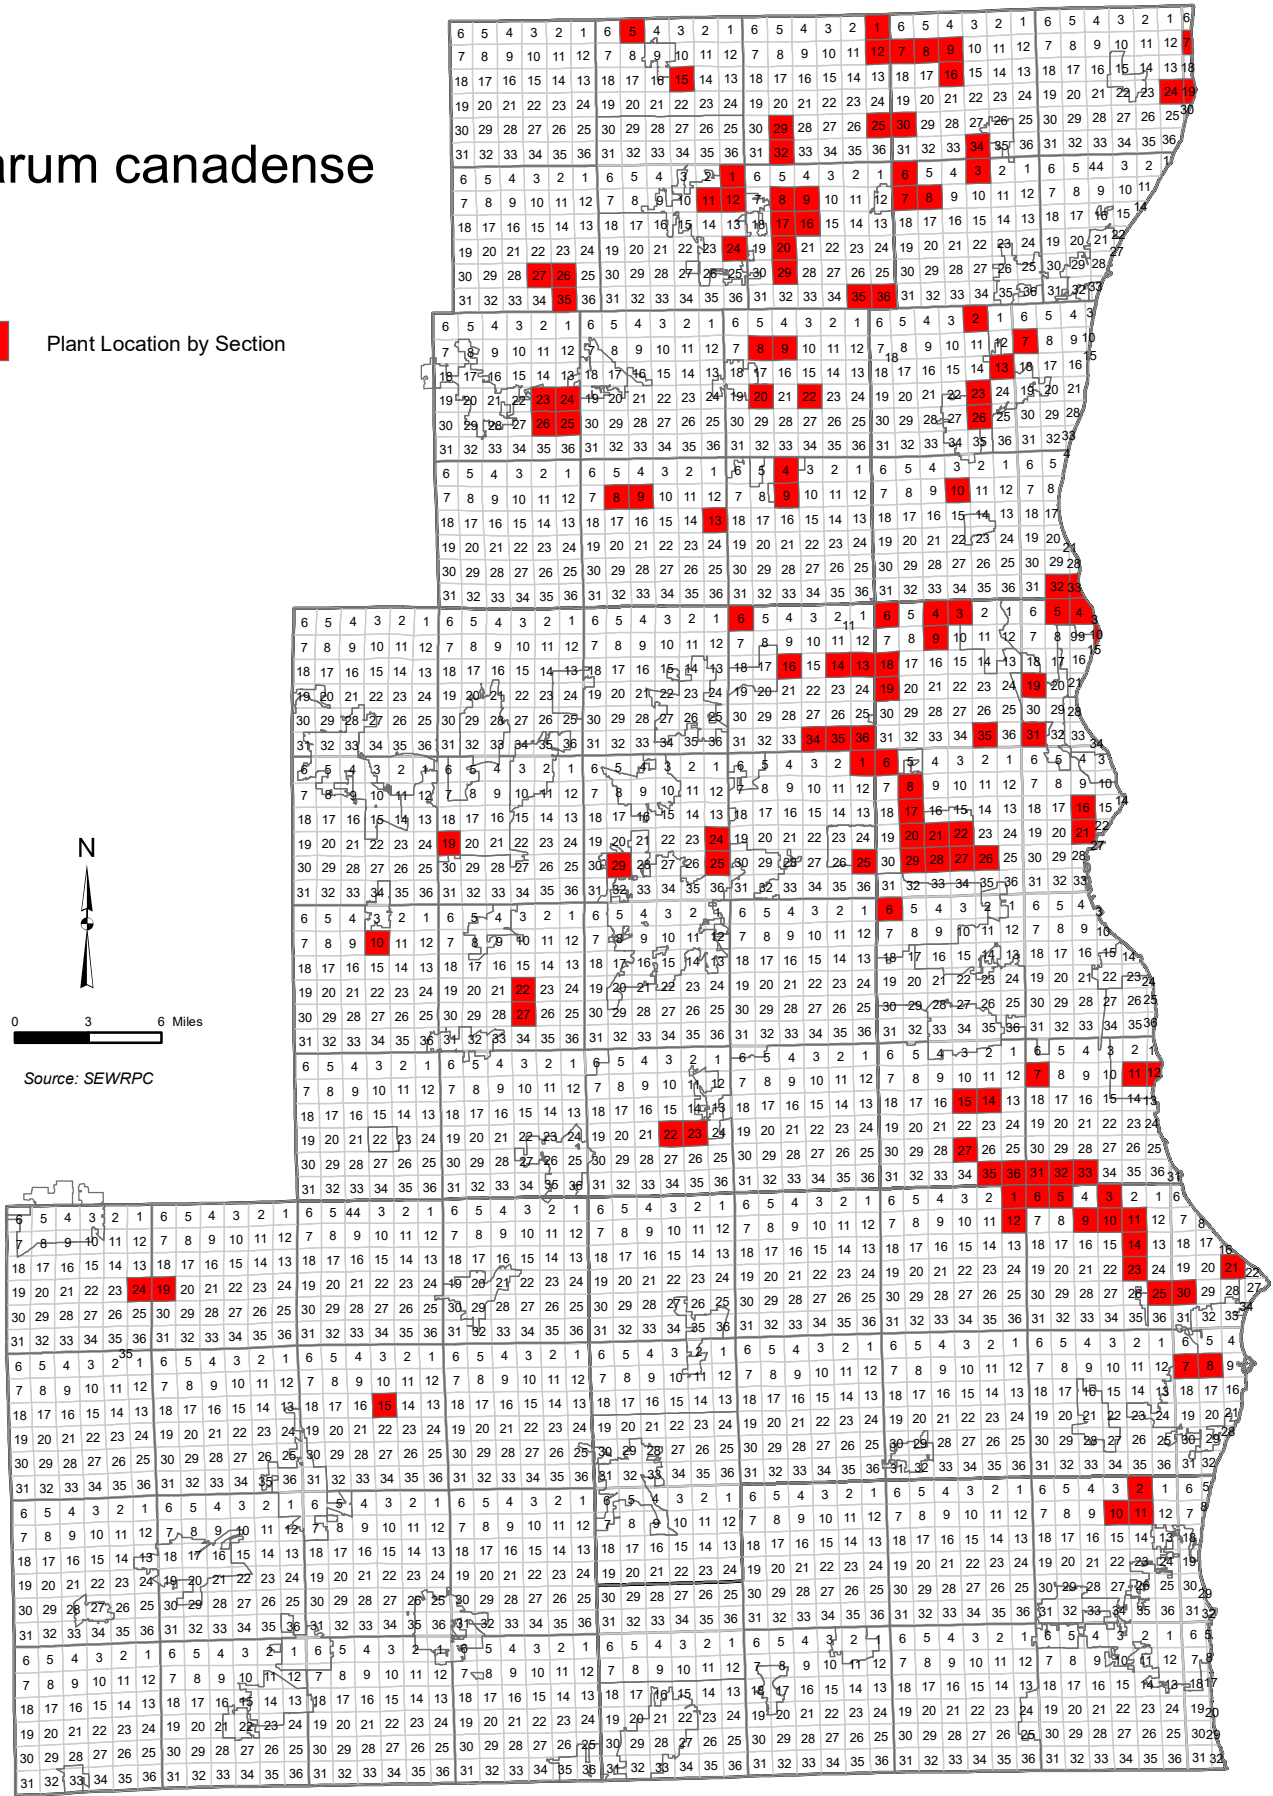

Asarum canadense

Plant Location by Section

0 3 6 Miles

Source: SEWRPC