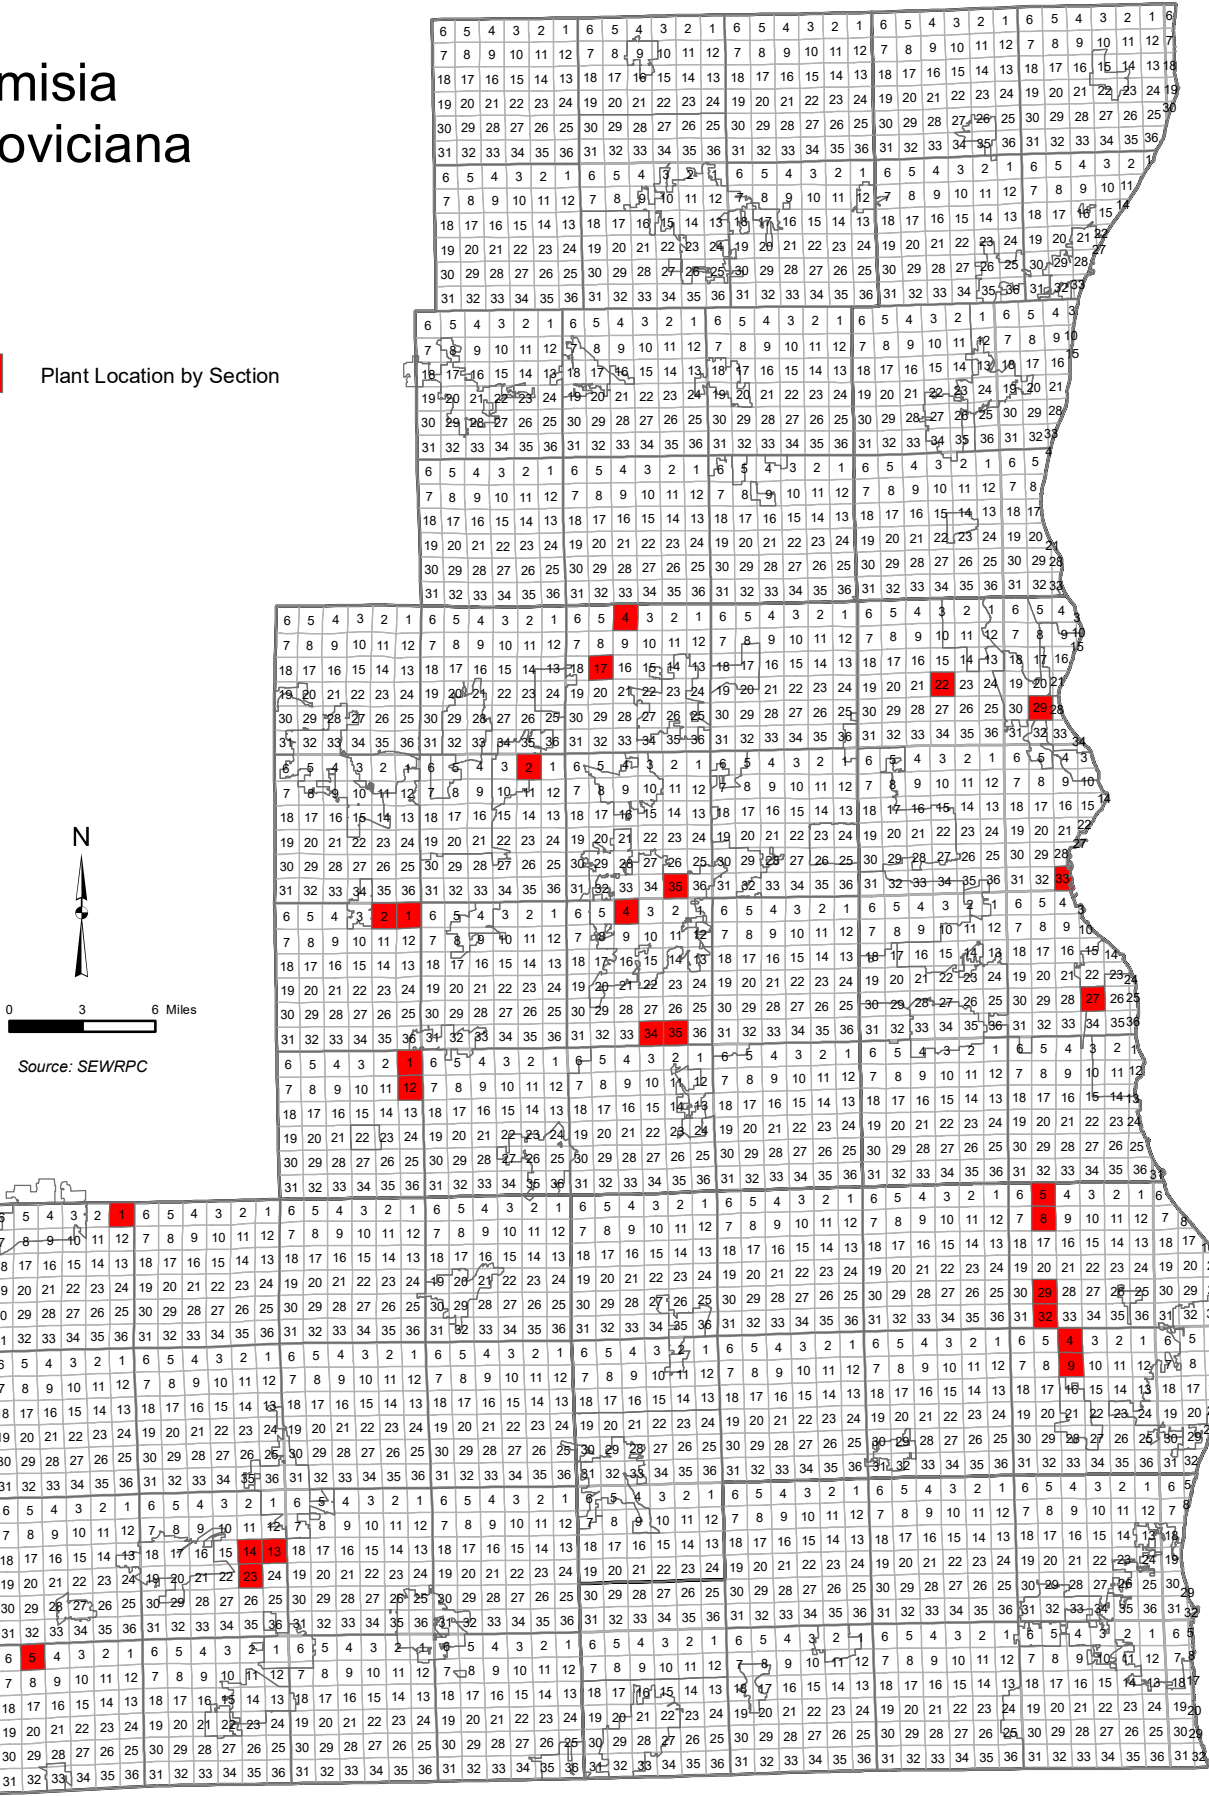

Artemisia ludoviciana

Plant Location by Section

0 3 6 Miles

Source: SEWRPC