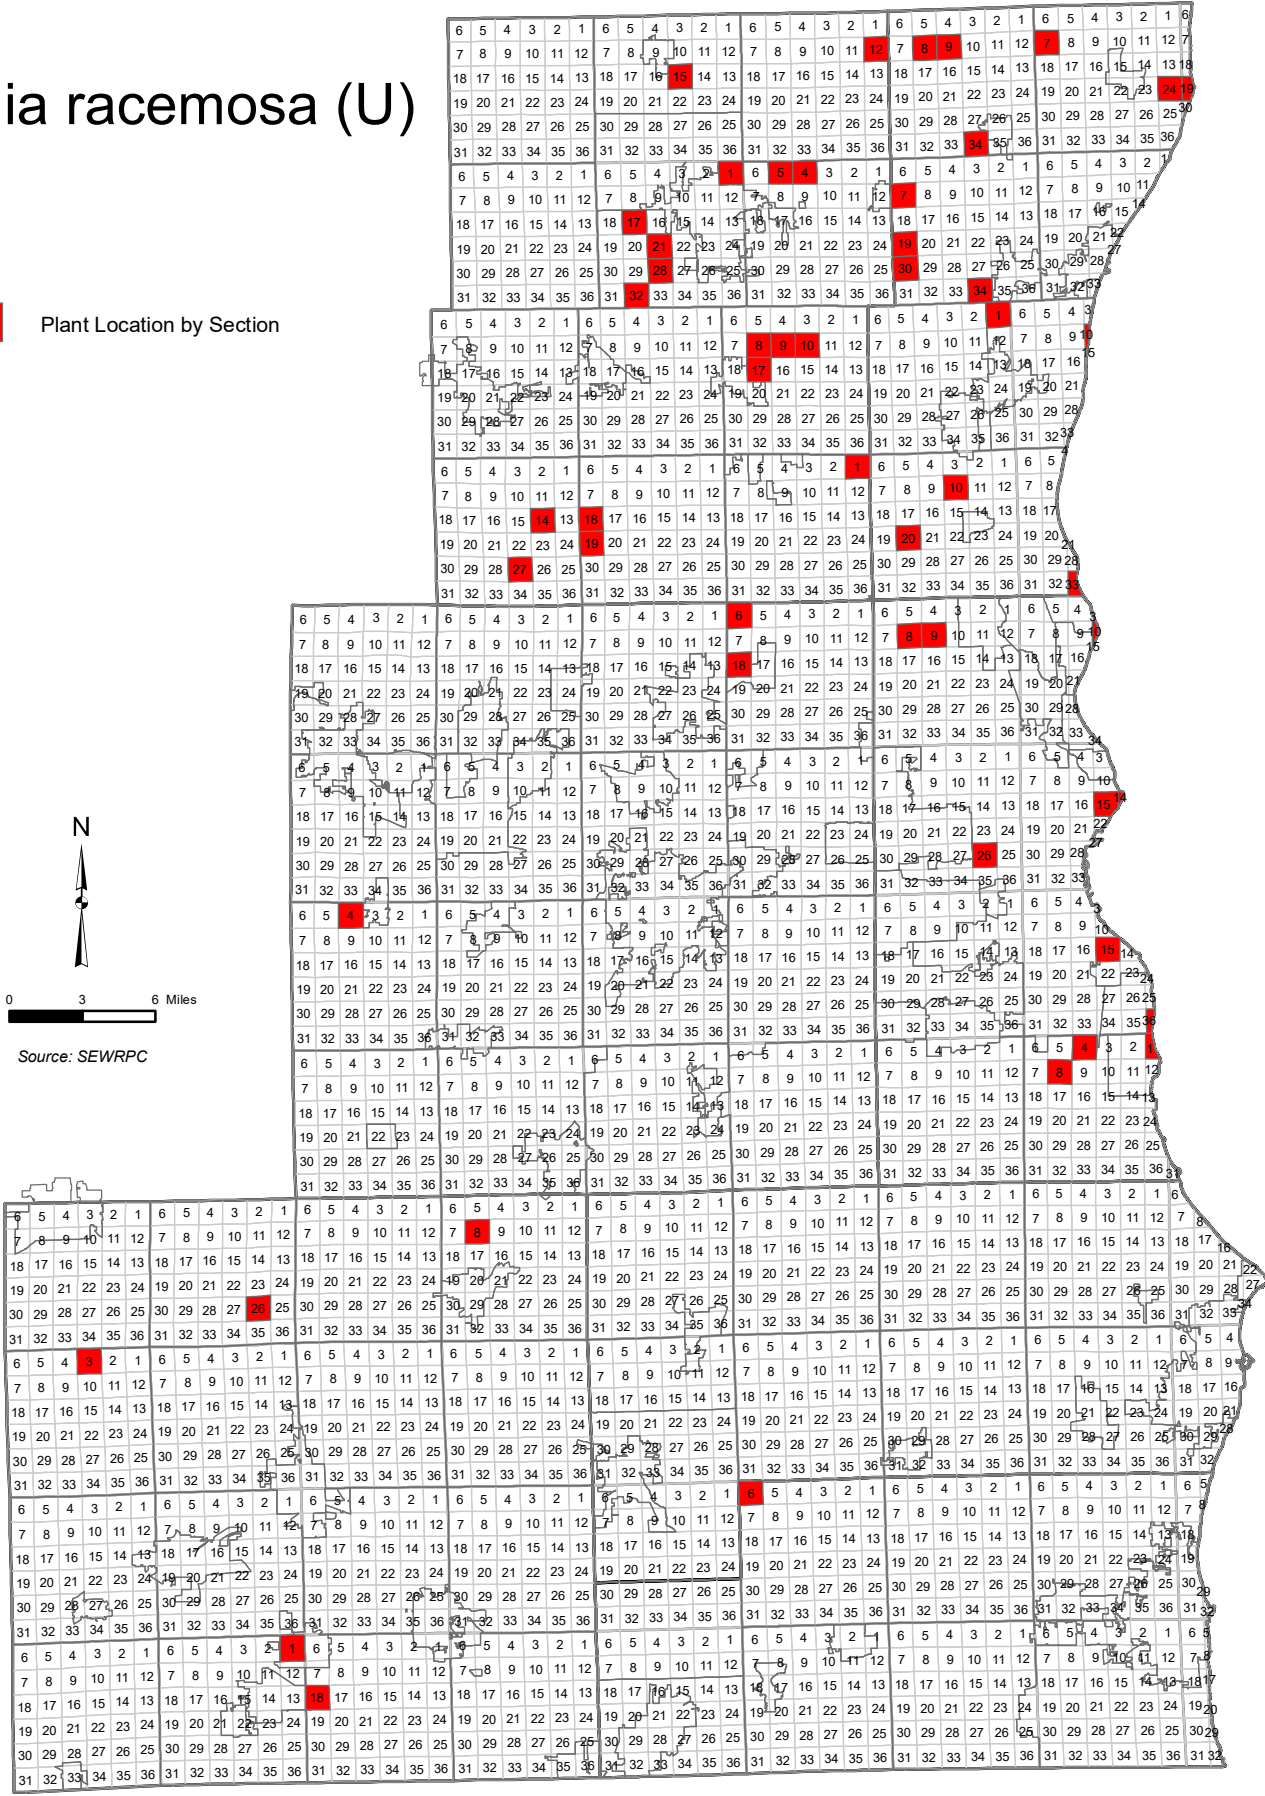

Aralia racemosa (U)

Plant Location by Section

0 3 6 Miles

Source: SEWRPC