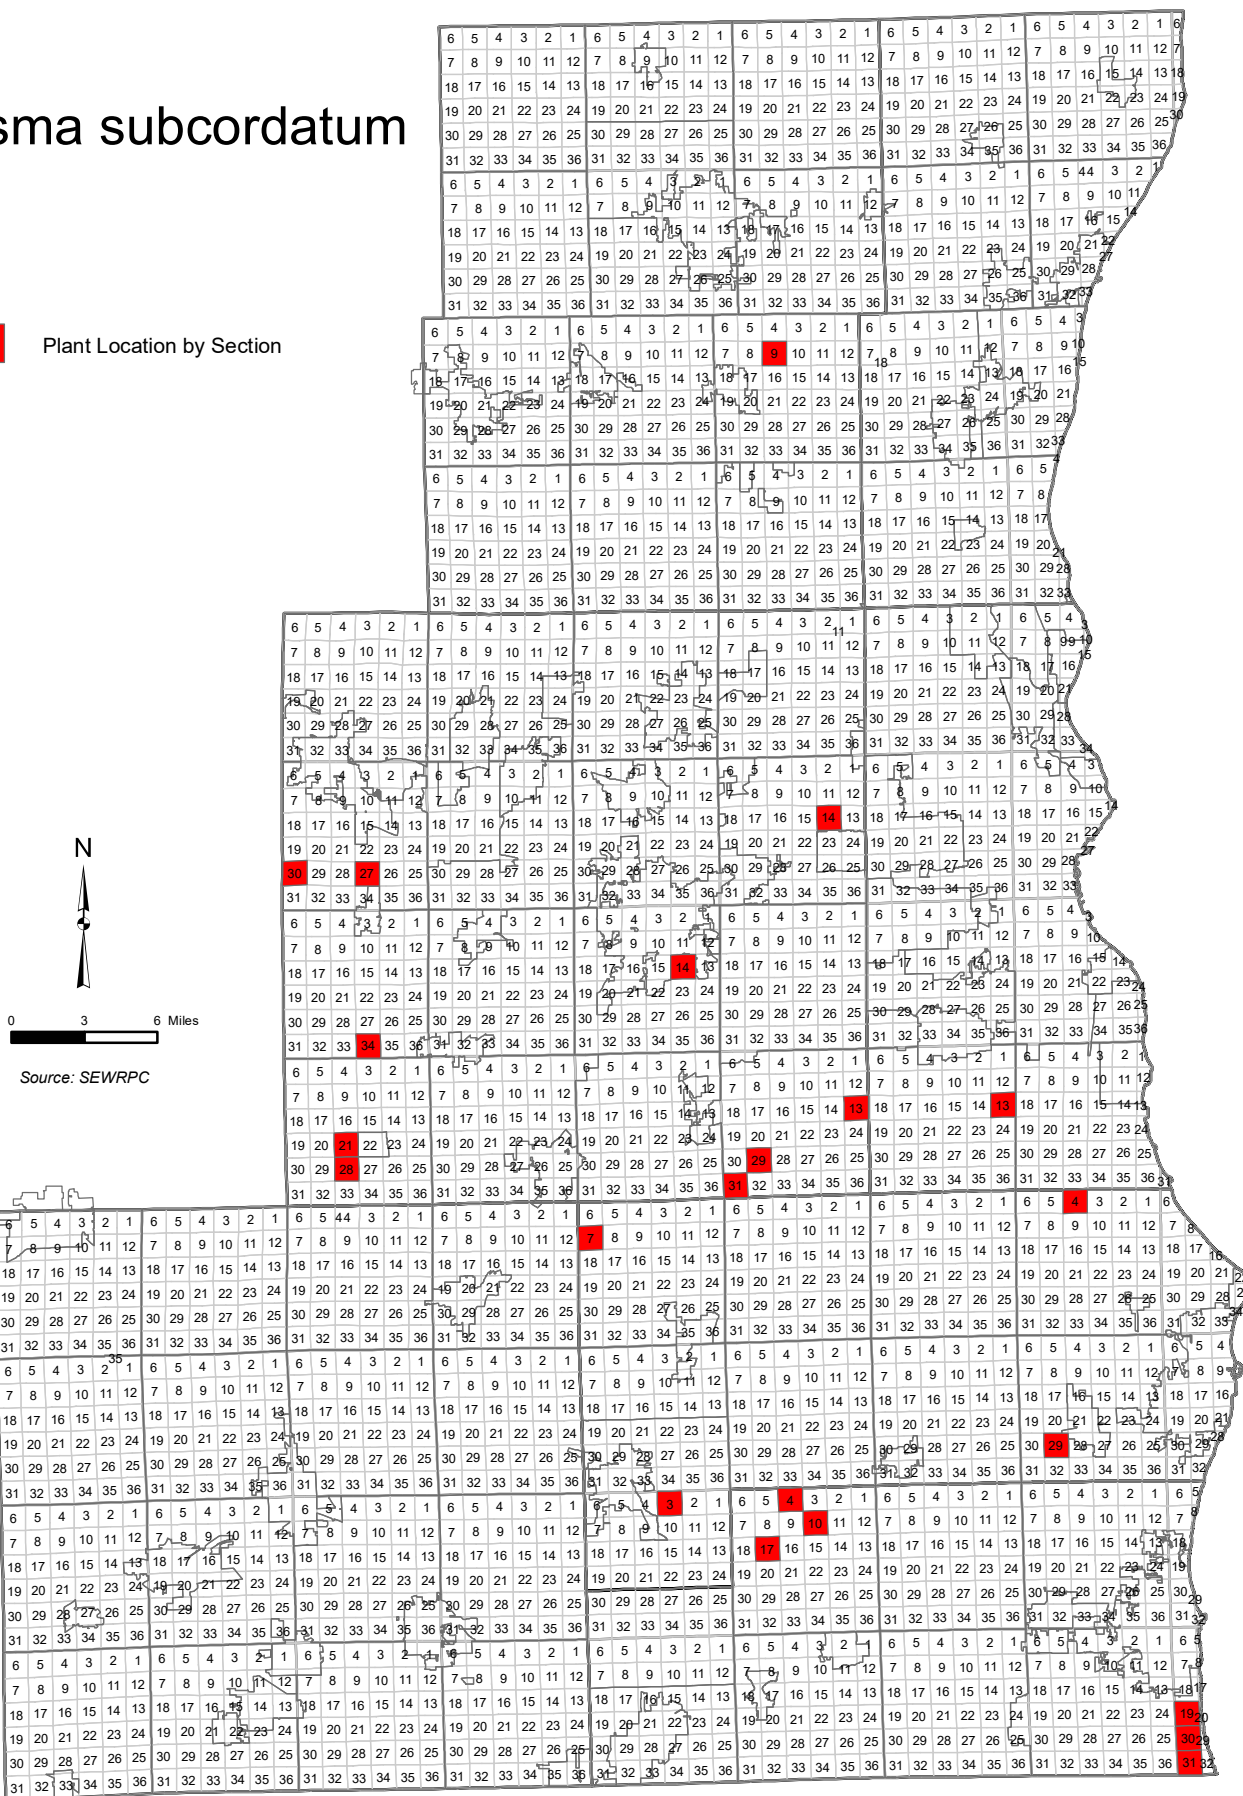

Alisma subcordatum

Plant Location by Section

0 3 6 Miles

Source: SEWRPC