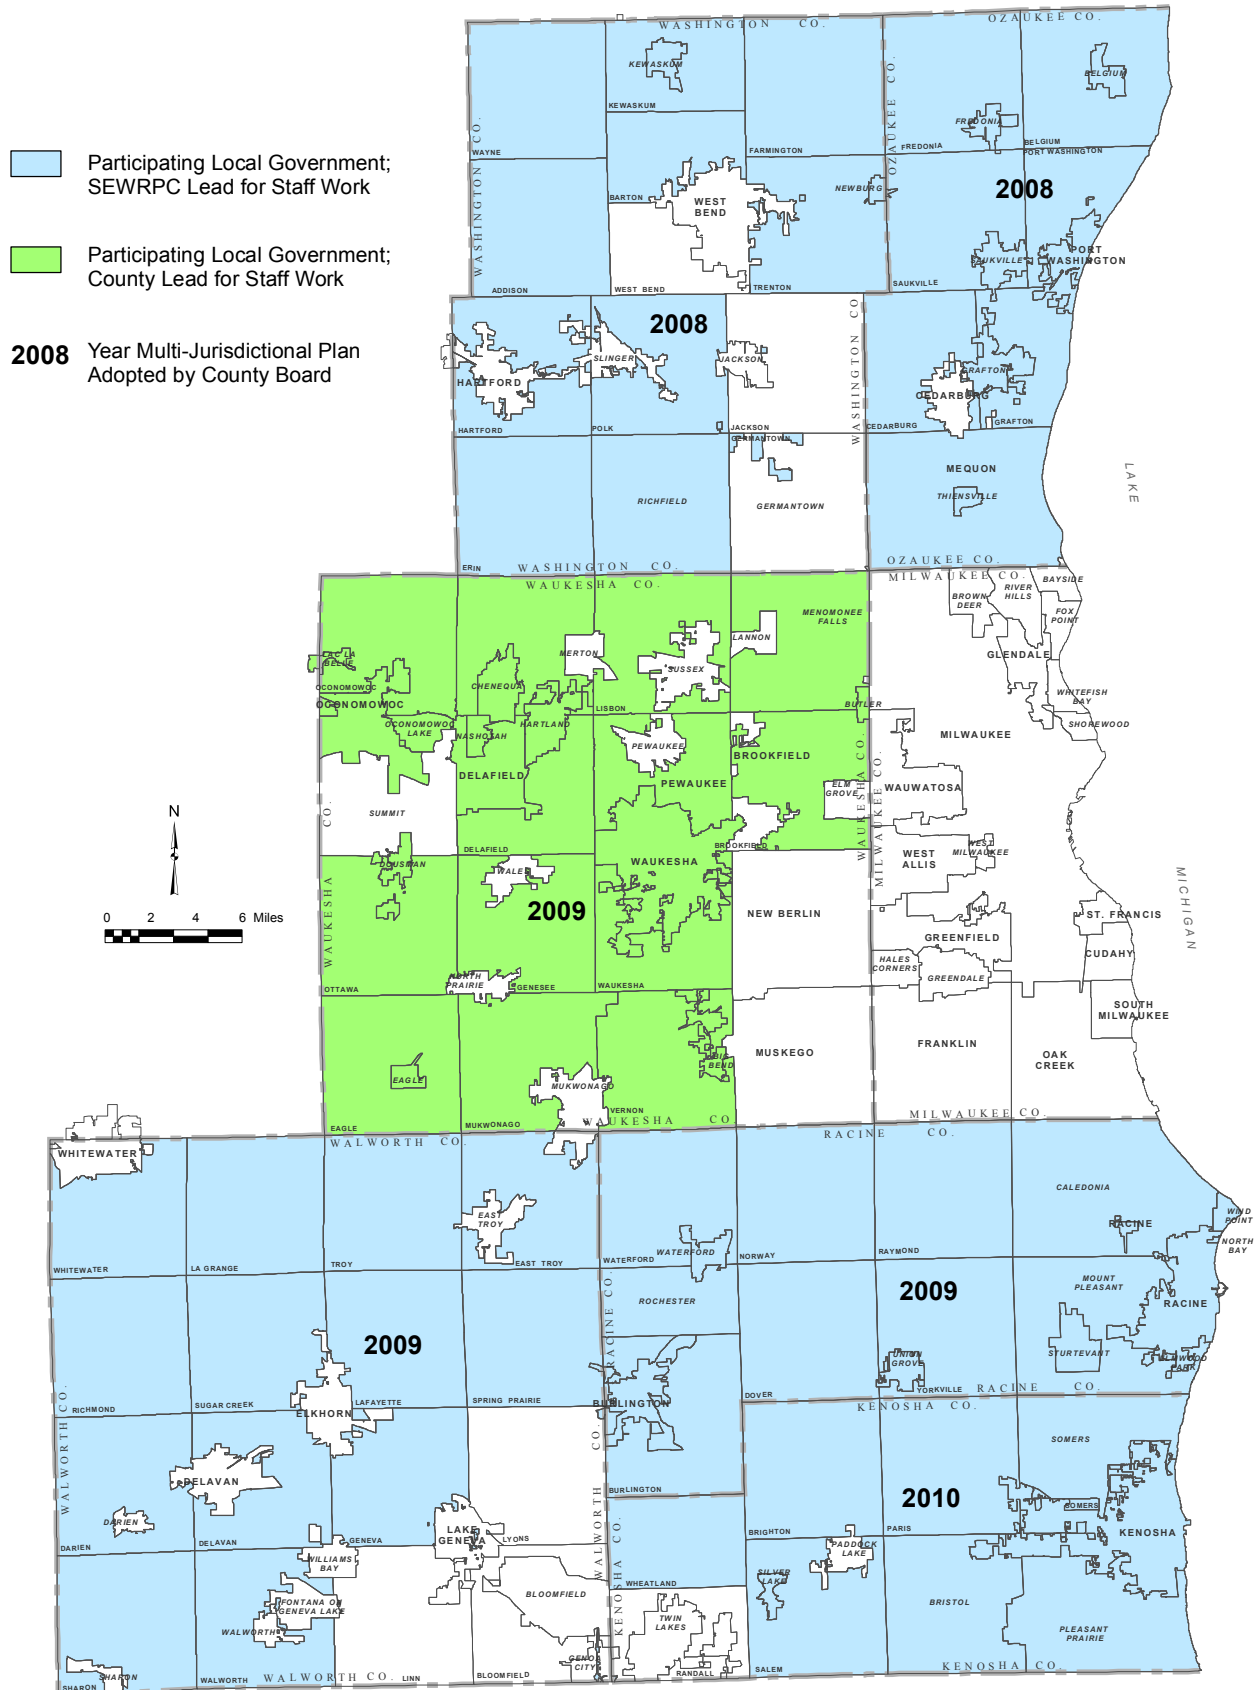

COUNTY-LOCAL MULTI-JURISDICTIONAL COMPREHENSIVE PLANNING IN SOUTHEASTERN WISCONSIN: 2004 - 2010

Source: SEWRPC.