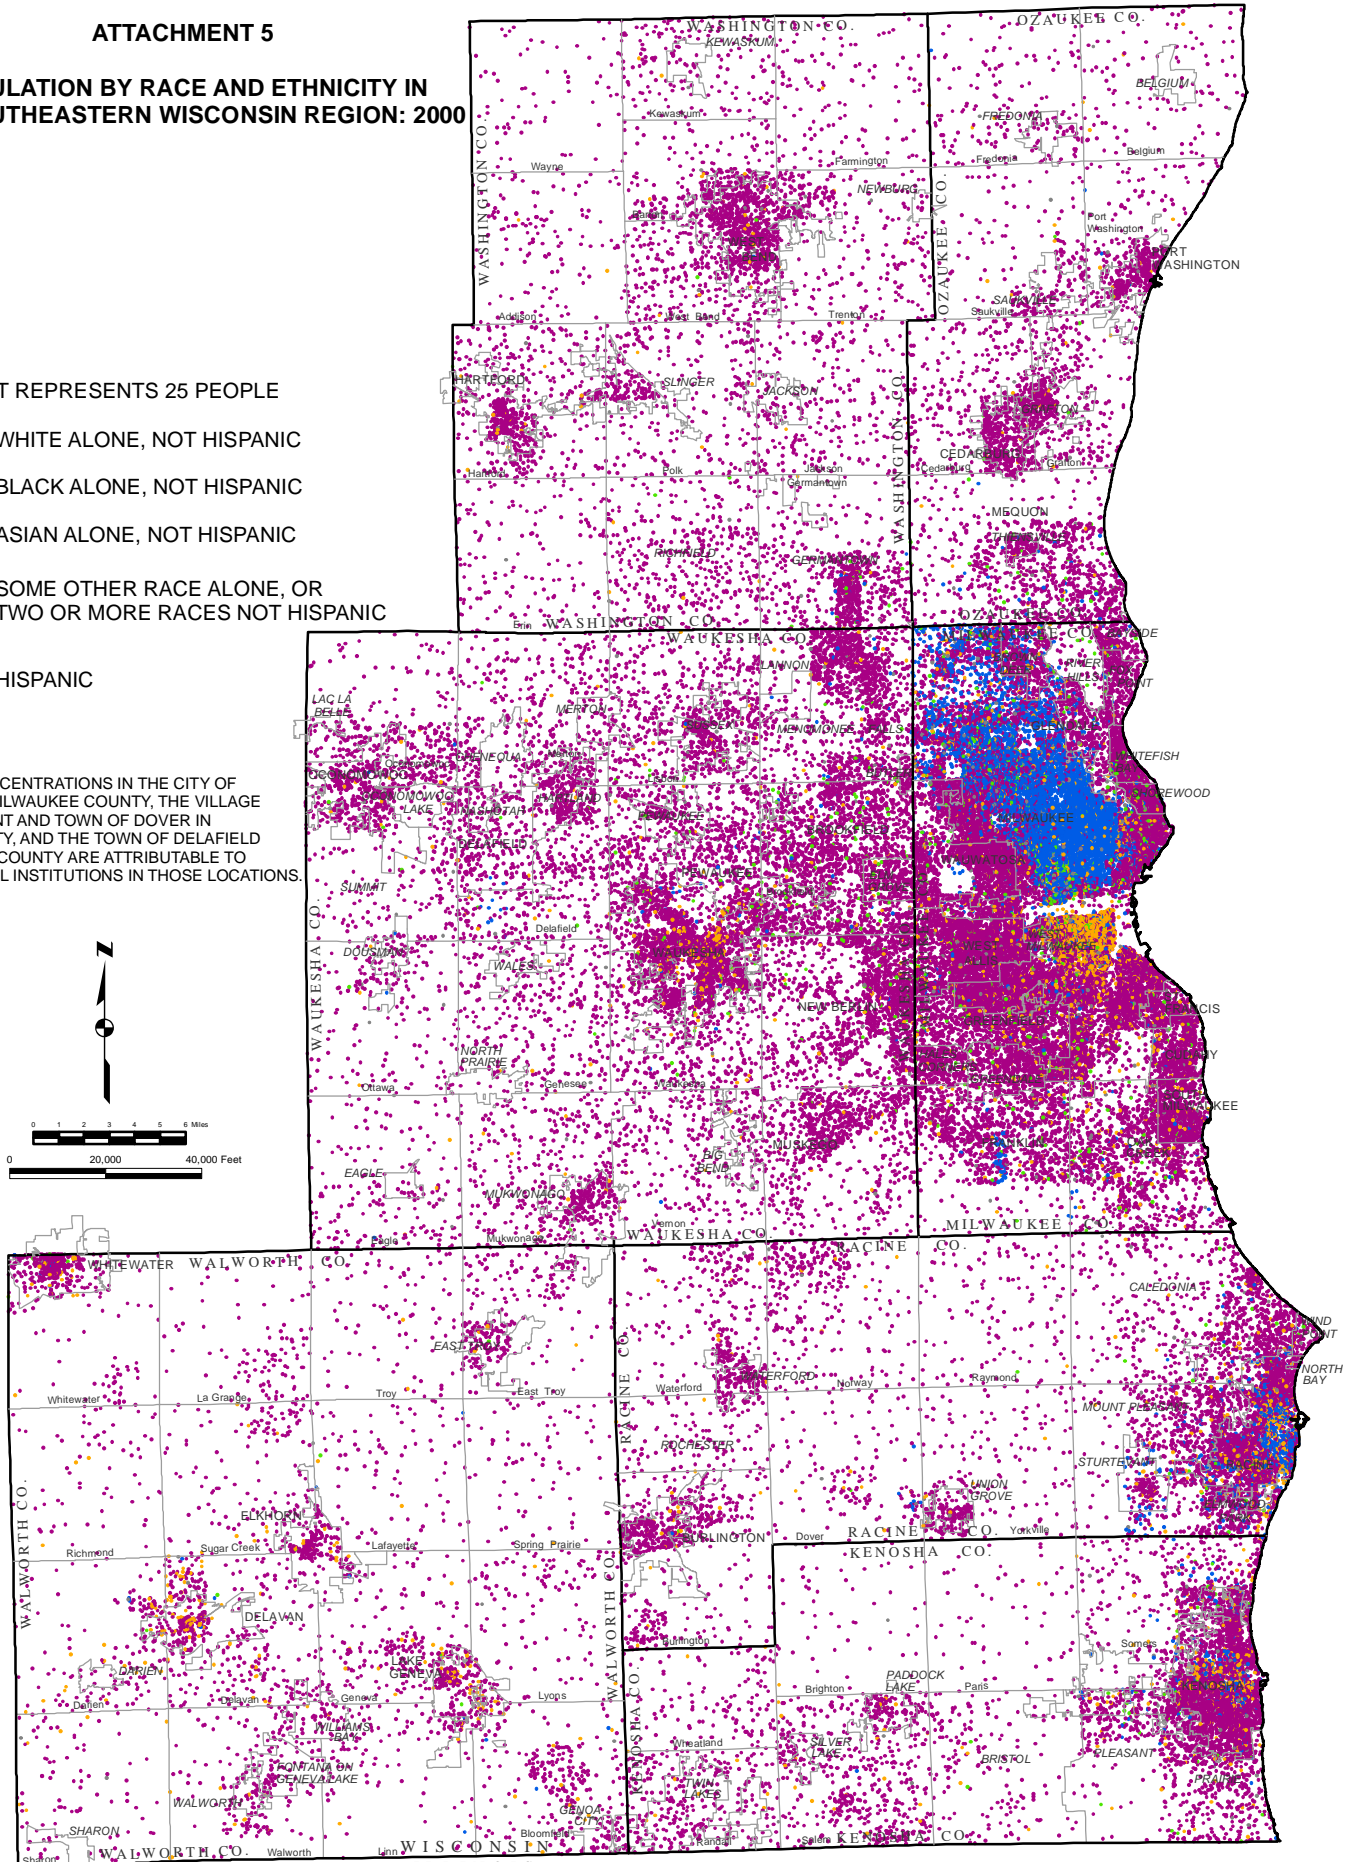

ATTACHMENT 5

POPULATION BY RACE AND ETHNICITY IN THE SOUTHEASTERN WISCONSIN REGION: 2000

1 DOT REPRESENTS 25 PEOPLE

- WHITE ALONE, NOT HISPANIC
- BLACK ALONE, NOT HISPANIC
- ASIAN ALONE, NOT HISPANIC
- SOME OTHER RACE ALONE, OR TWO OR MORE RACES NOT HISPANIC
- HISPANIC

NOTE: MINORITY CONCENTRATIONS IN THE CITY OF FRANKLIN IN MILWAUKEE COUNTY, THE VILLAGE OF STURTEVANT AND TOWN OF DOVER IN RACINE COUNTY, AND THE TOWN OF DELAFIELD IN WAUKESHA COUNTY ARE ATTRIBUTABLE TO CORRECTIONAL INSTITUTIONS IN THOSE LOCATIONS.

Source: U.S. Bureau of the Census and SEWRPC.