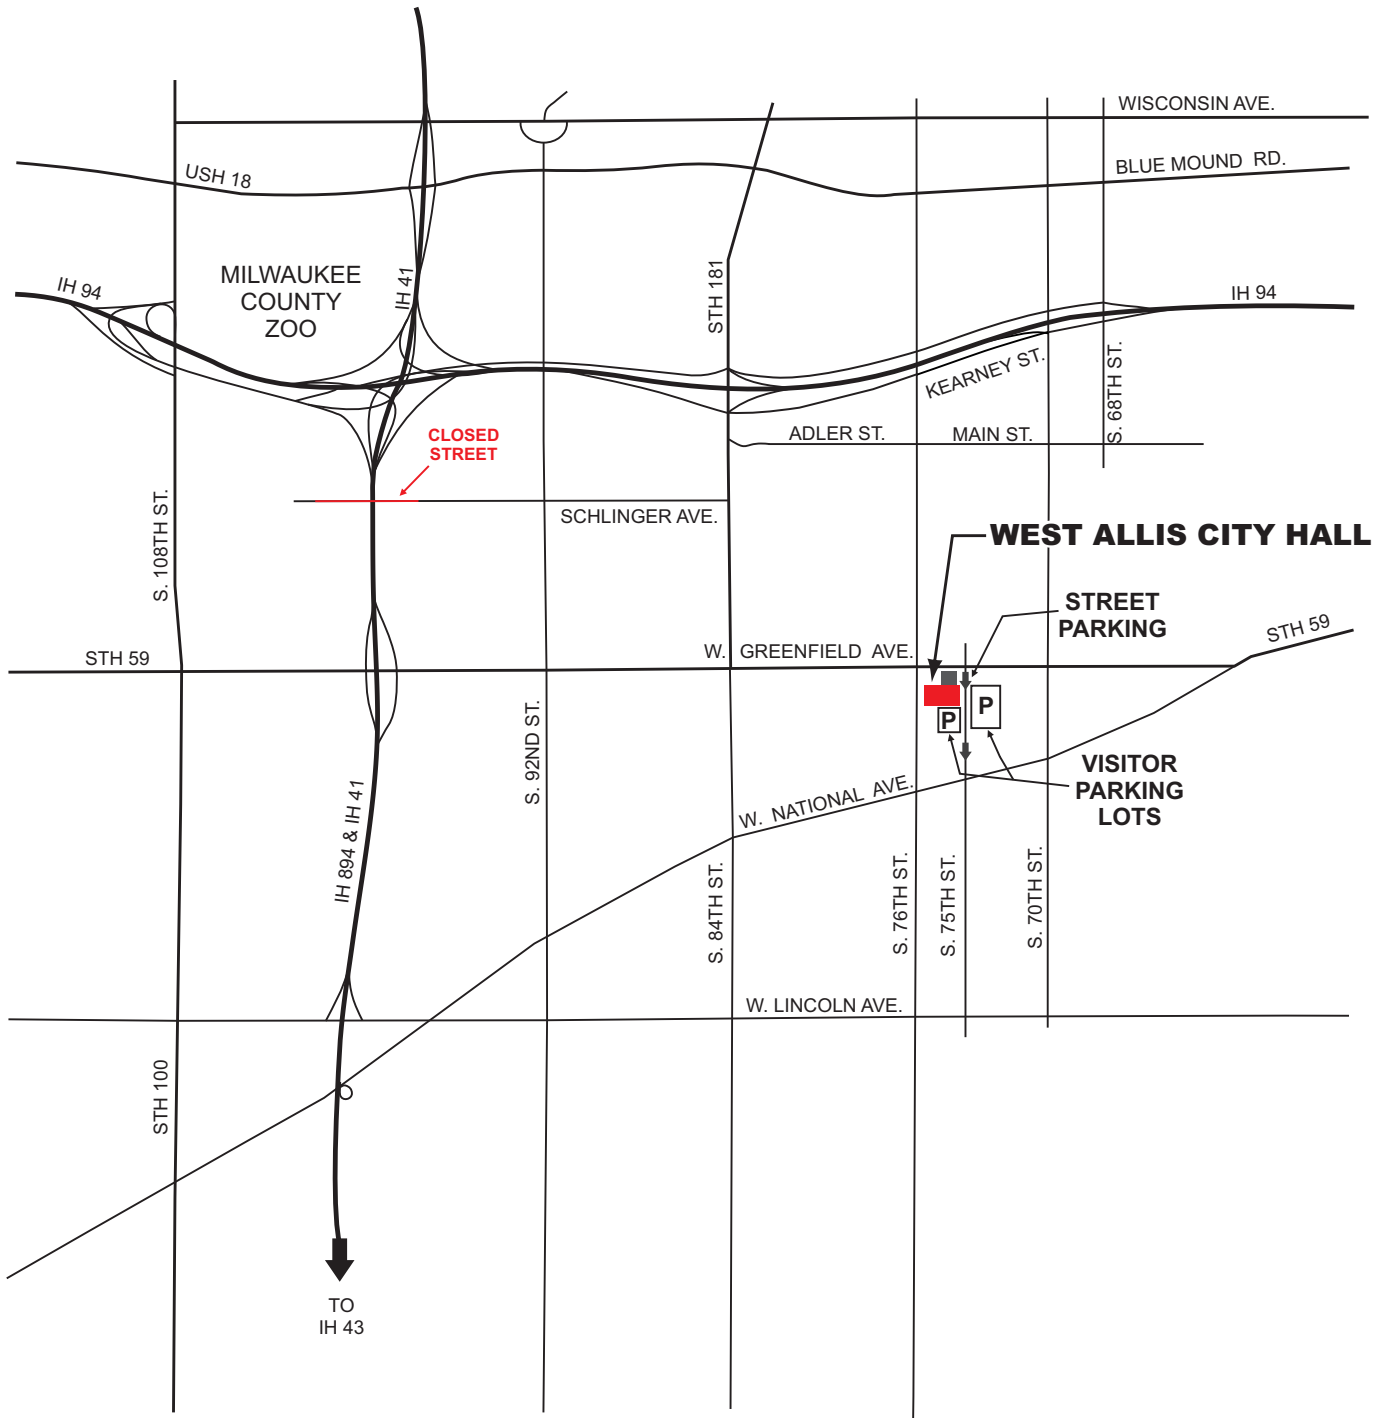

LOCATION MAP

(WITH RAMP AND STREET CLOSURES DUE TO CONSTRUCTION)

WEST ALLIS CITY HALL
COMMON COUNCIL CHAMBERS
7525 W GREENFIELD AVE.
WEST ALLIS, WI 53214