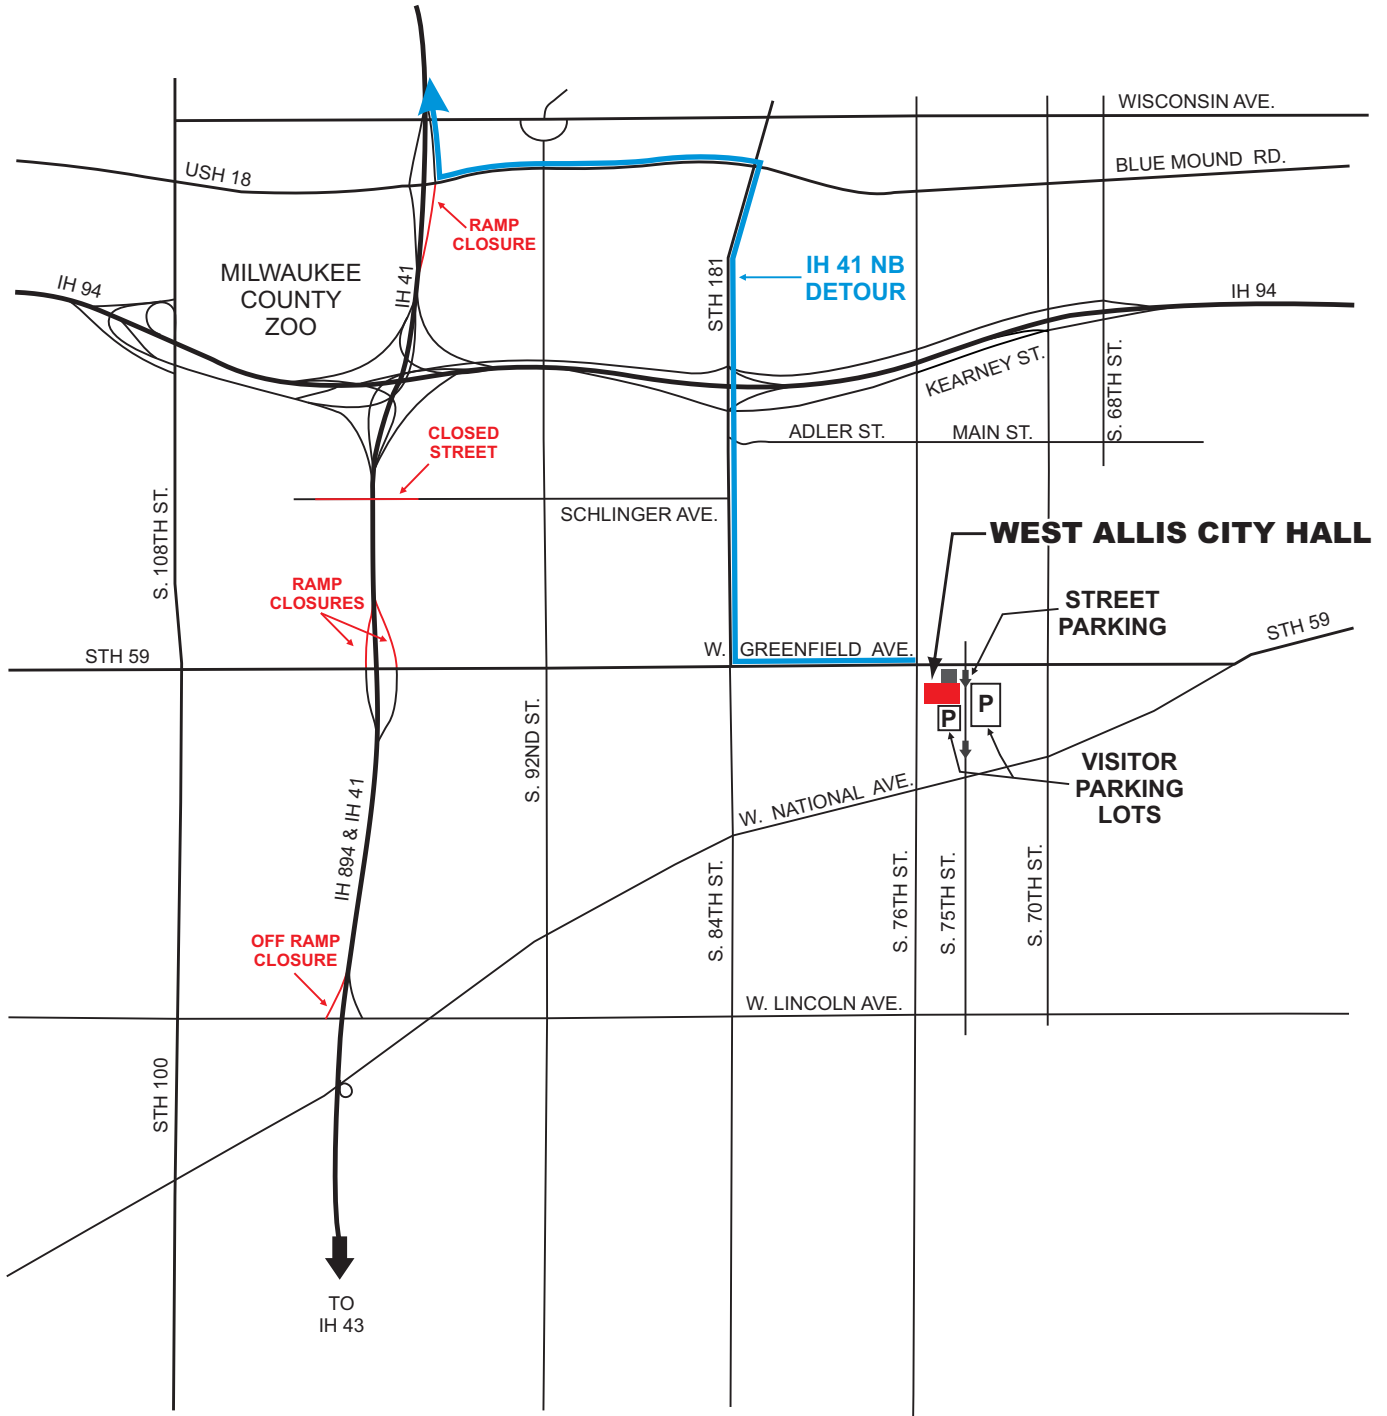

LOCATION MAP

(WITH RAMP AND STREET CLOSURES DUE TO CONSTRUCTION)

WEST ALLIS CITY HALL
COMMON COUNCIL CHAMBERS
7525 W GREENFIELD AVE.
WEST ALLIS, WI 53214