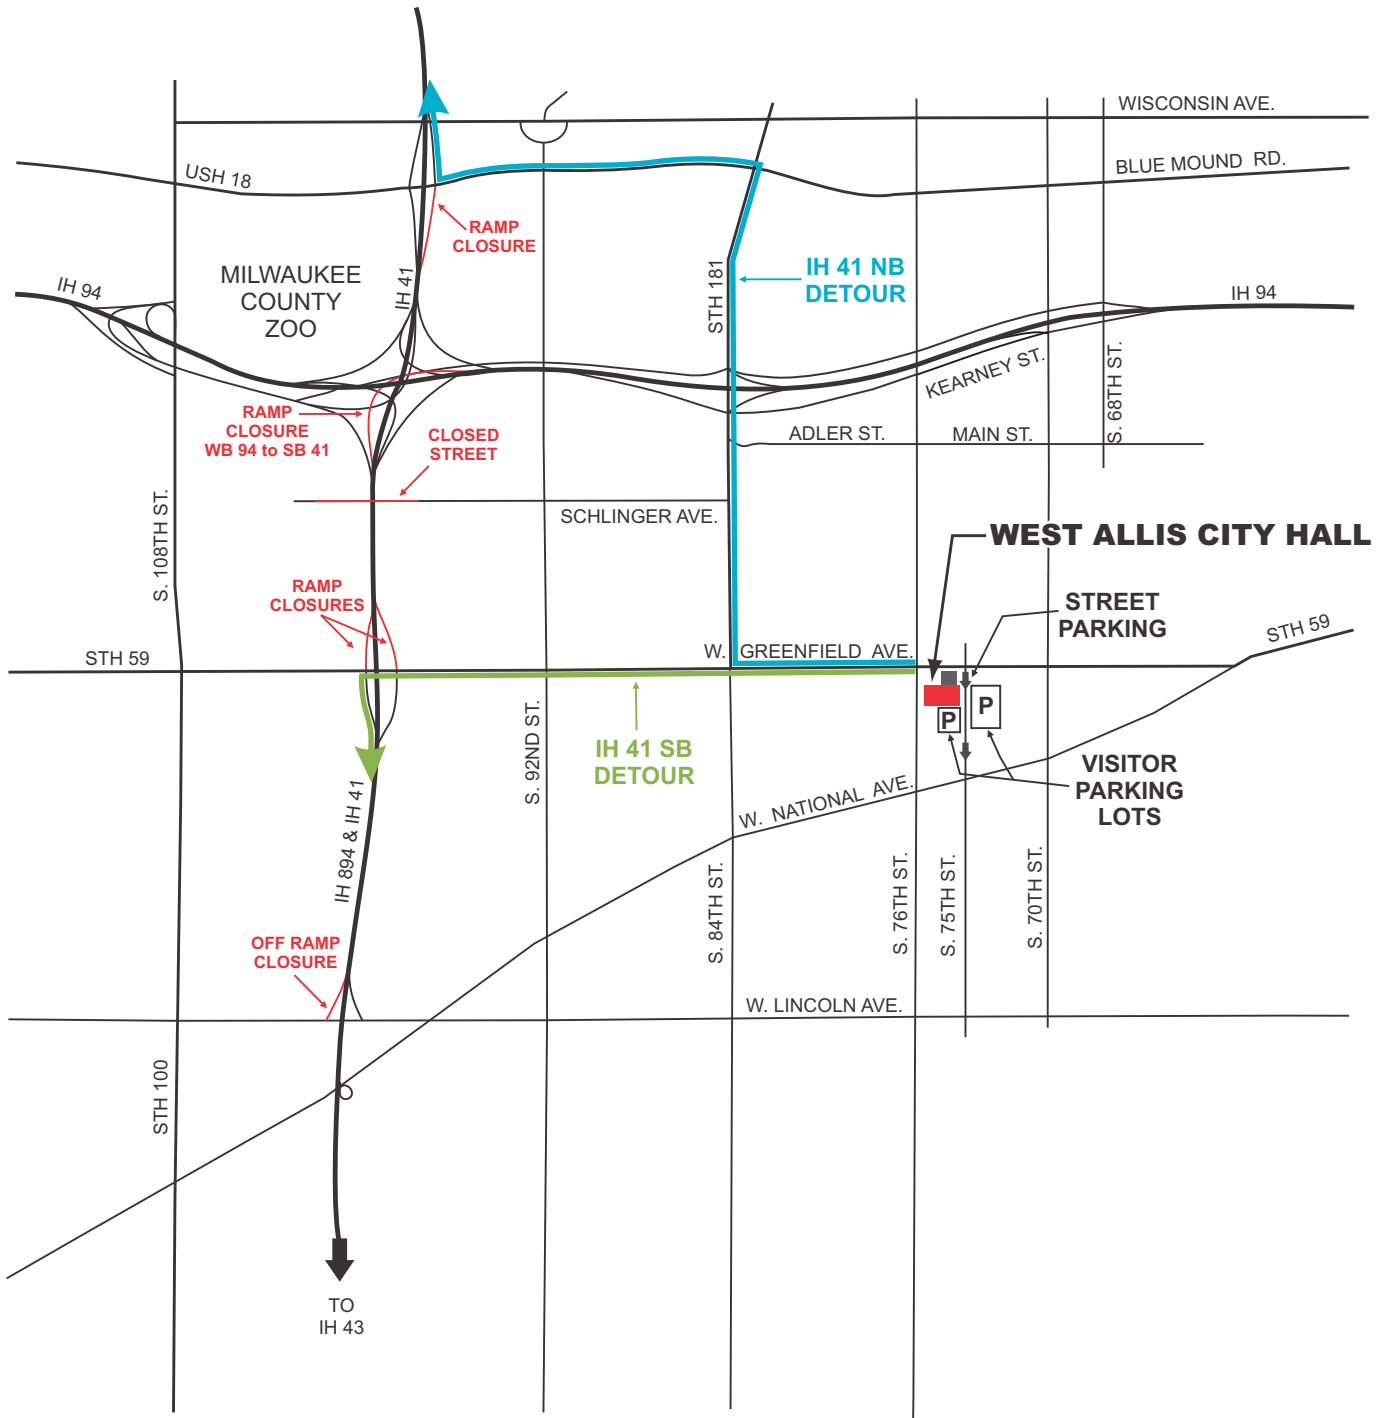

# LOCATION MAP

(WITH RAMP AND STREET CLOSURES DUE TO CONSTRUCTION)

WEST ALLIS CITY HALL  
COMMON COUNCIL CHAMBERS  
7525 W GREENFIELD AVE.  
WEST ALLIS, WI 53214