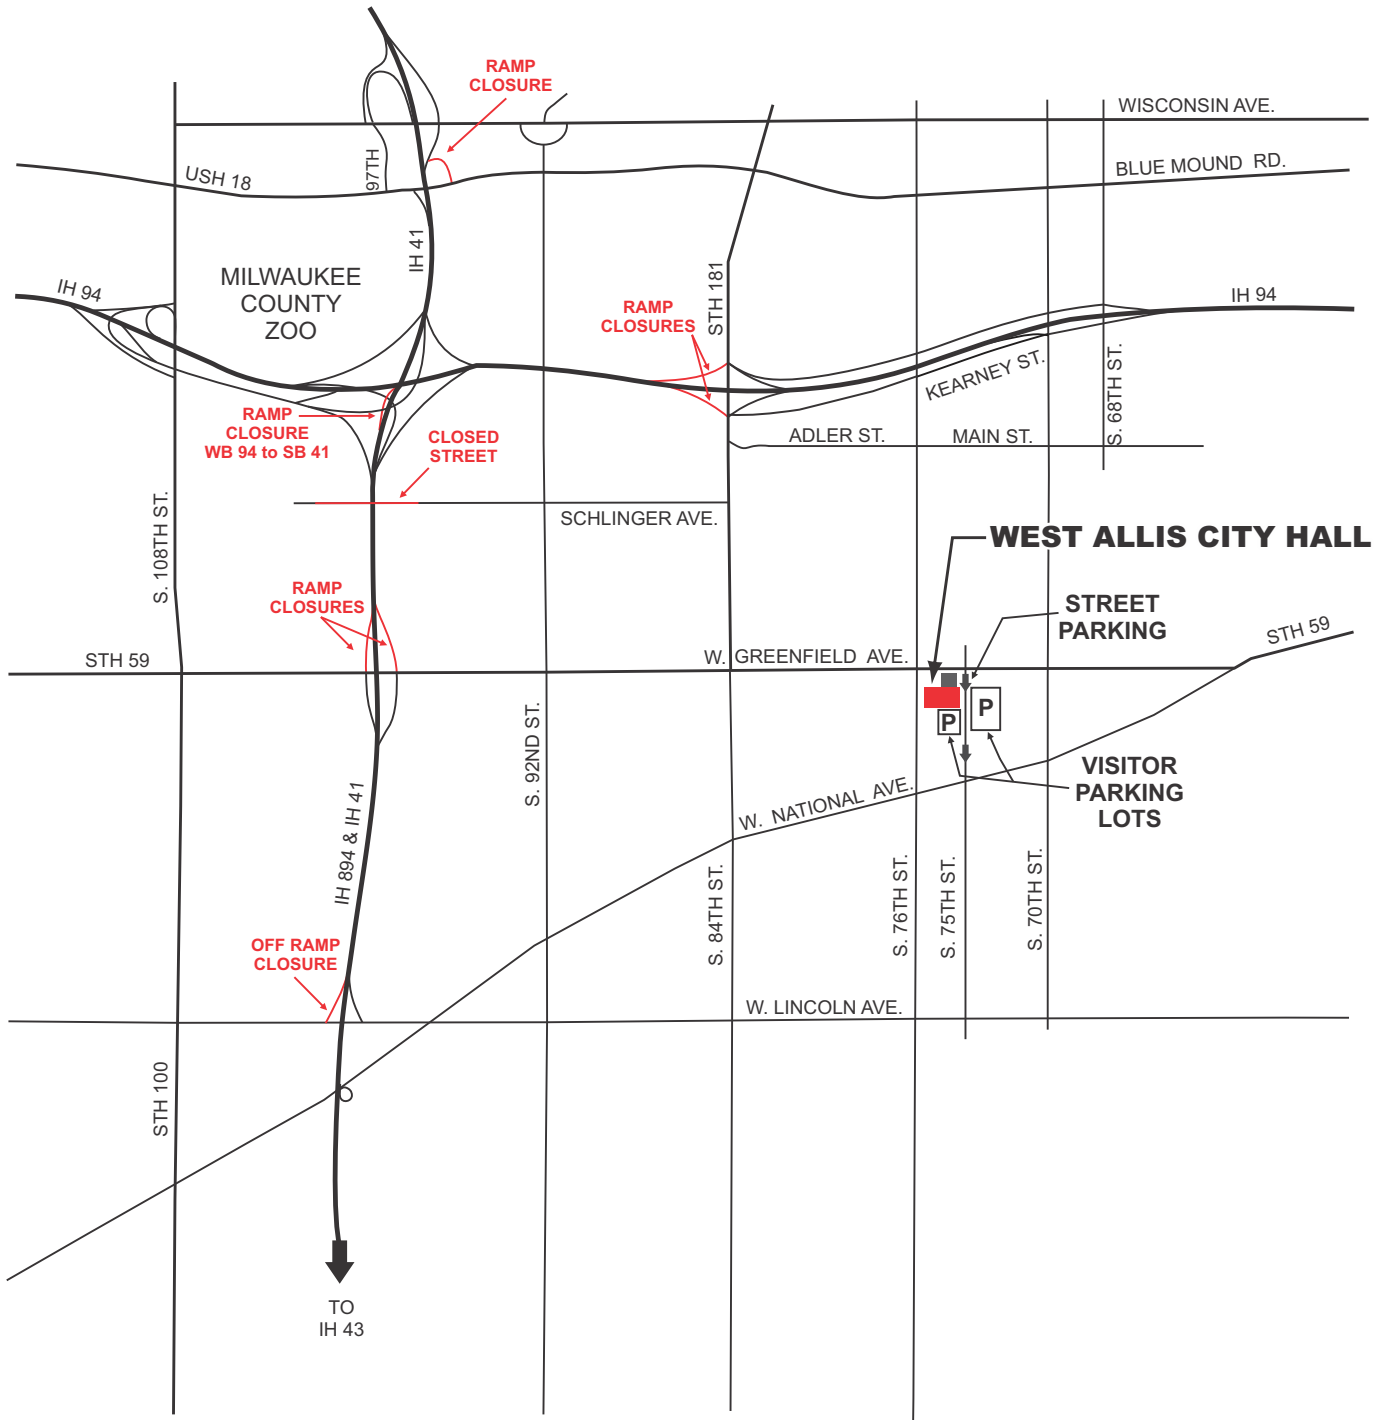

LOCATION MAP

(WITH RAMP AND STREET CLOSURES DUE TO CONSTRUCTION)

WEST ALLIS CITY HALL
COMMON COUNCIL CHAMBERS
7525 W GREENFIELD AVE.
WEST ALLIS, WI 53214