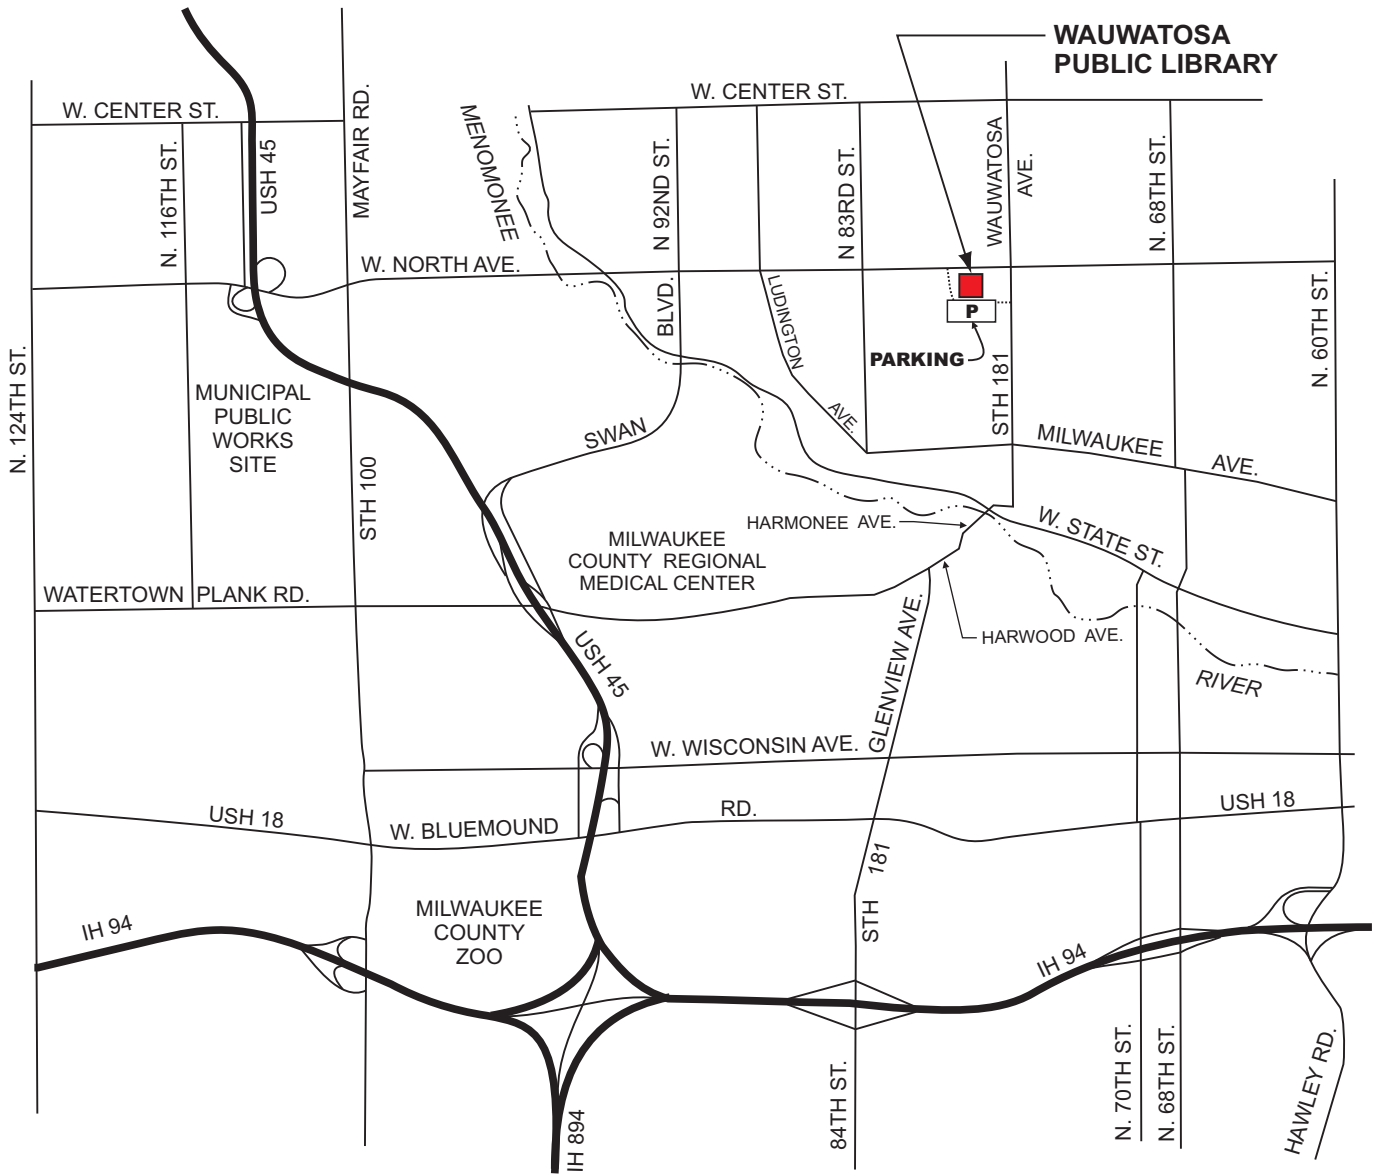

LOCATION MAP

WAUWATOSA PUBLIC LIBRARY
FIREFLY ROOM
7635 W. NORTH AVENUE
WAUWATOSA, WI 53213