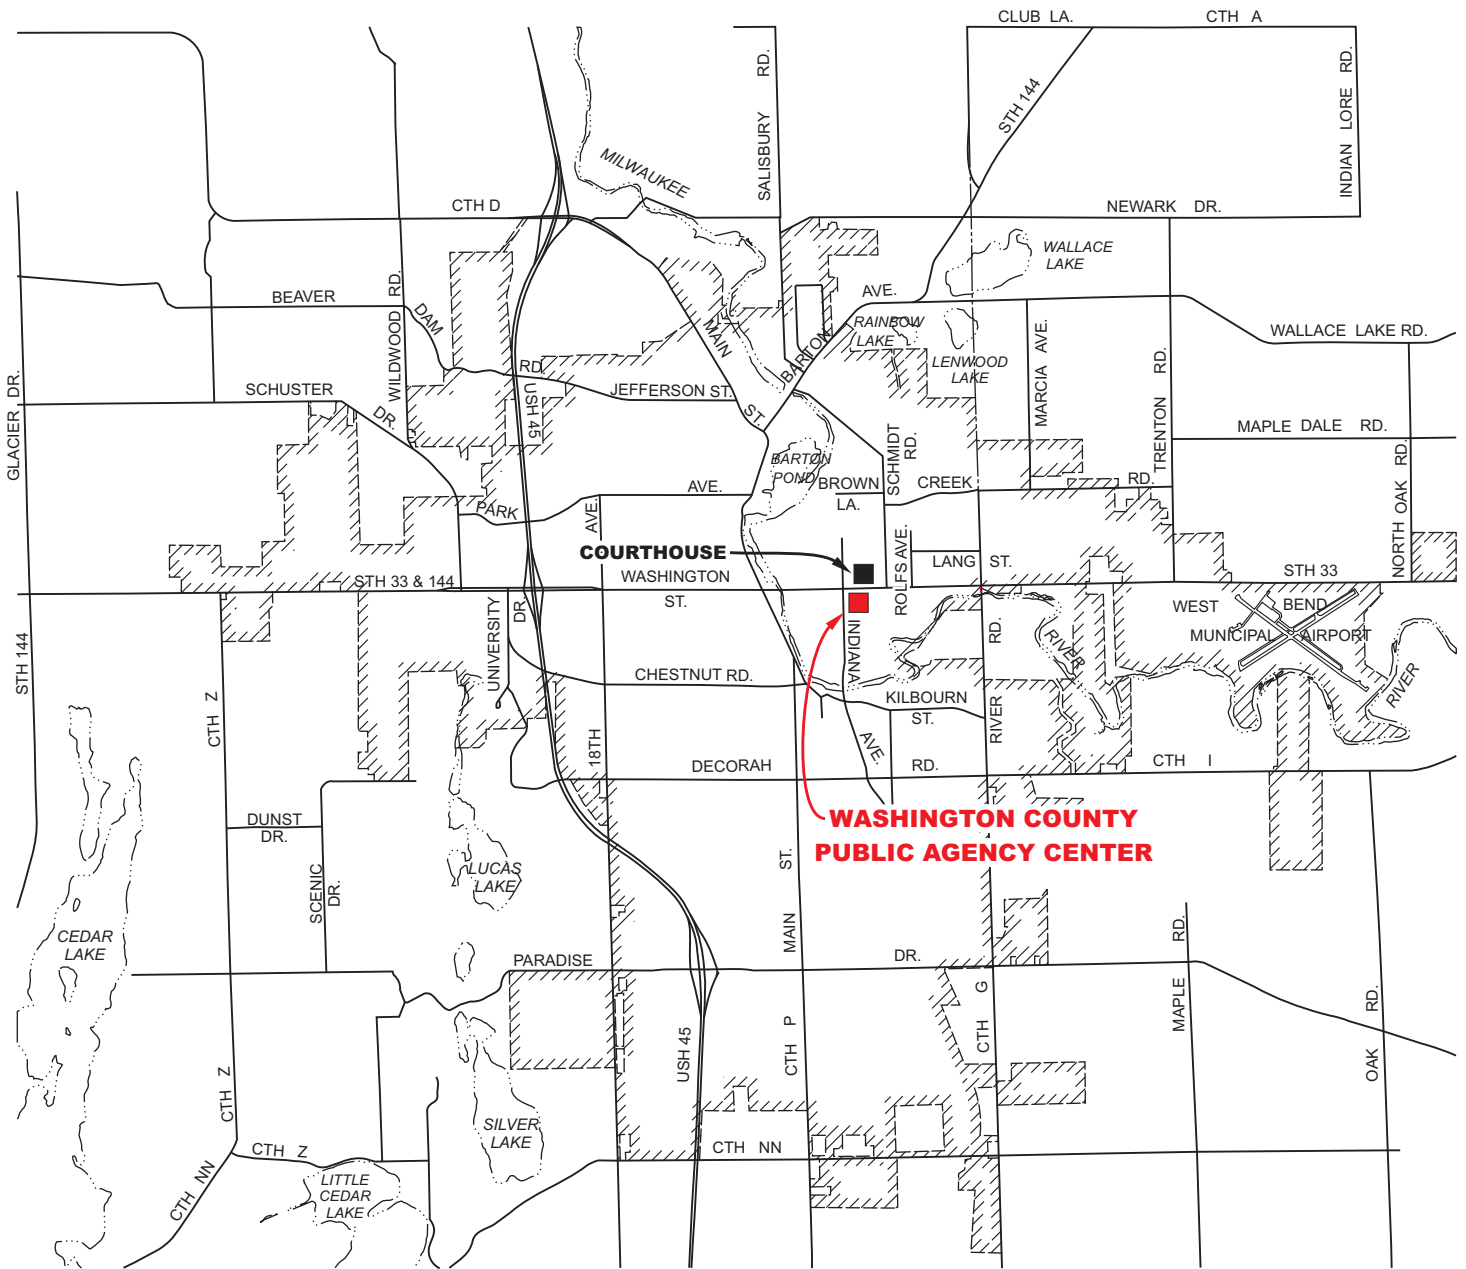

# LOCATION MAP

WASHINGTON COUNTY PUBLIC AGENCY CENTER  
333 E. WASHINGTON ST.  
CITY OF WEST BEND, WASHINGTON COUNTY