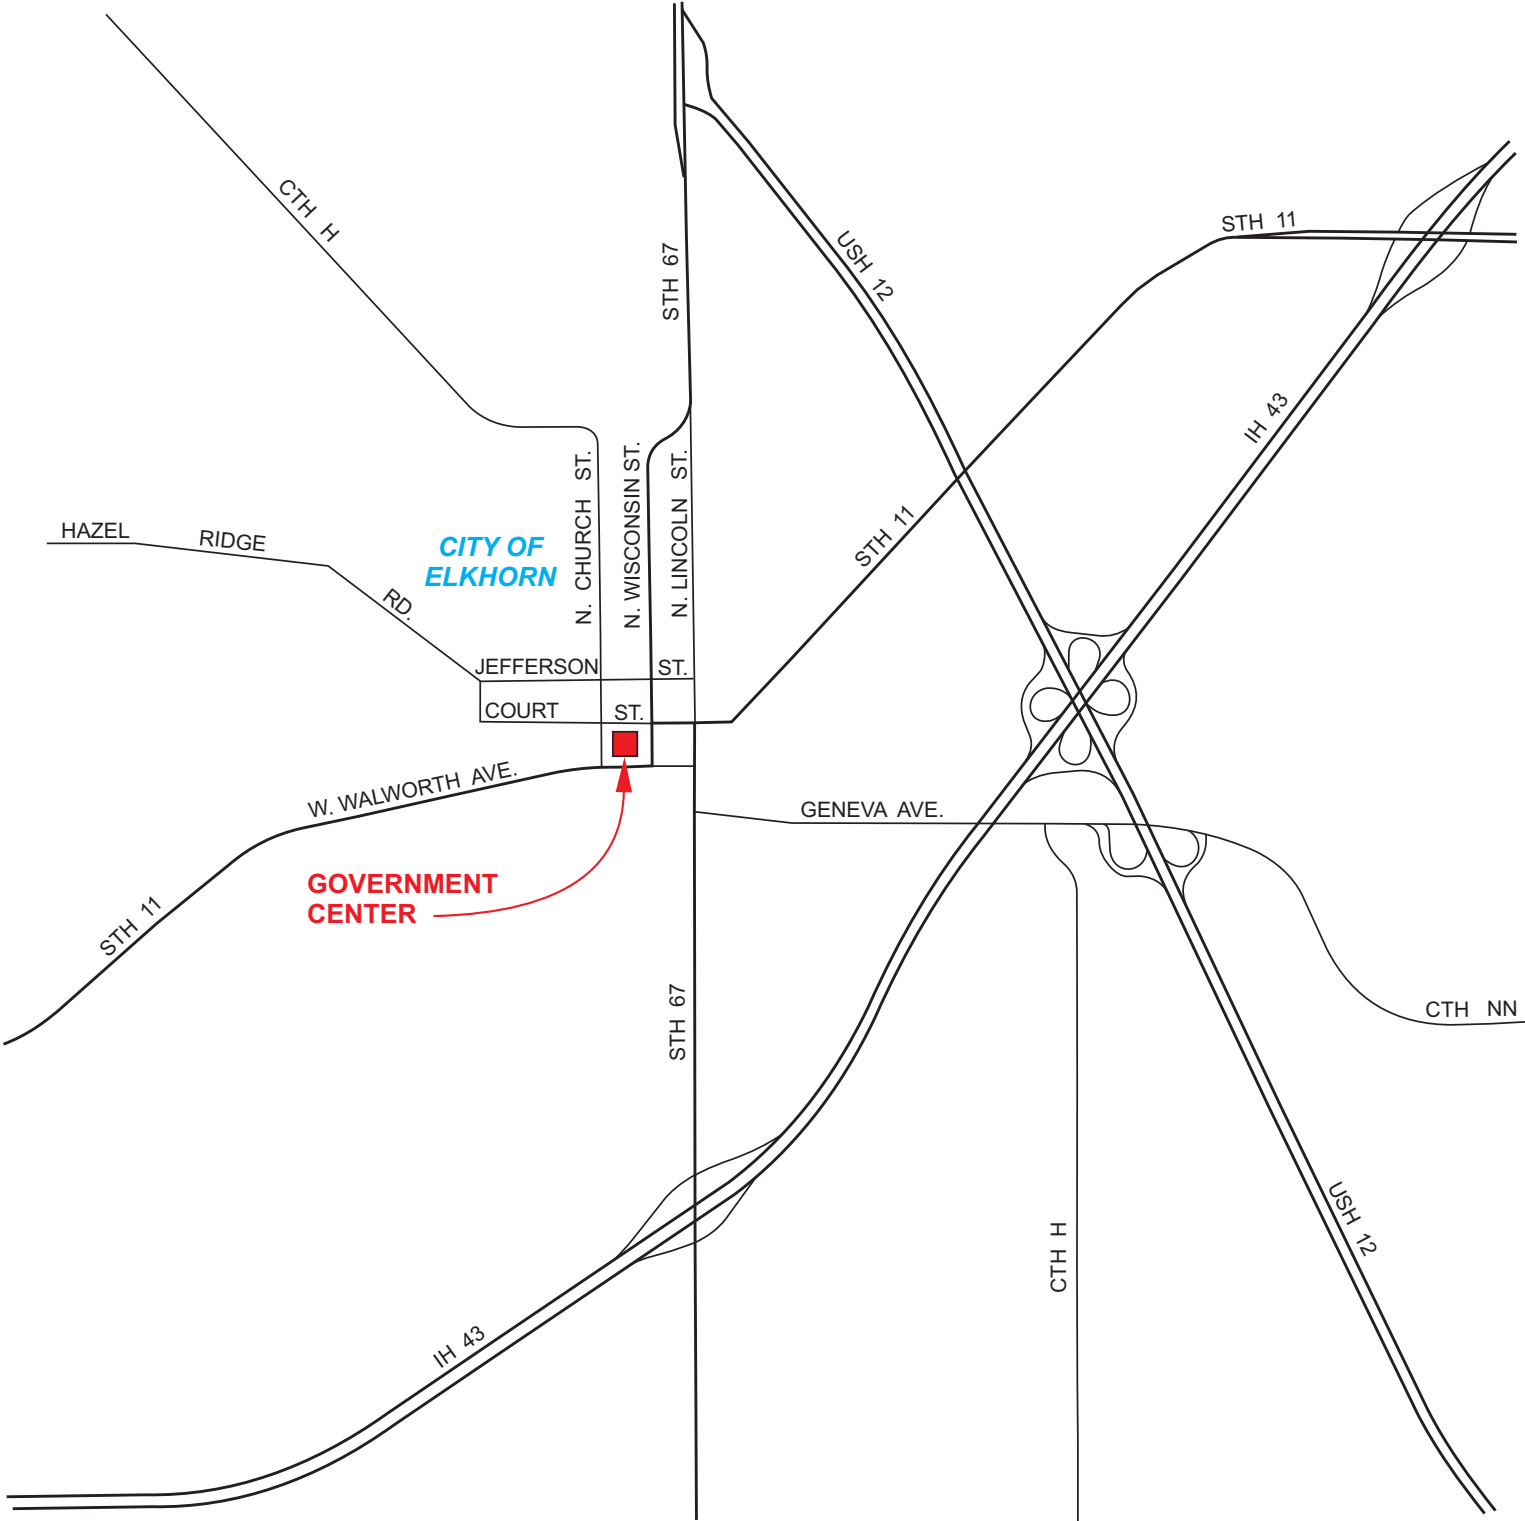

LOCATION MAP

GOVERNMENT CENTER

GOVERNMENT CENTER
OLD COUNTY BOARD ROOM
100 W. WALWORTH ST.
ELKHORN, WISCONSIN