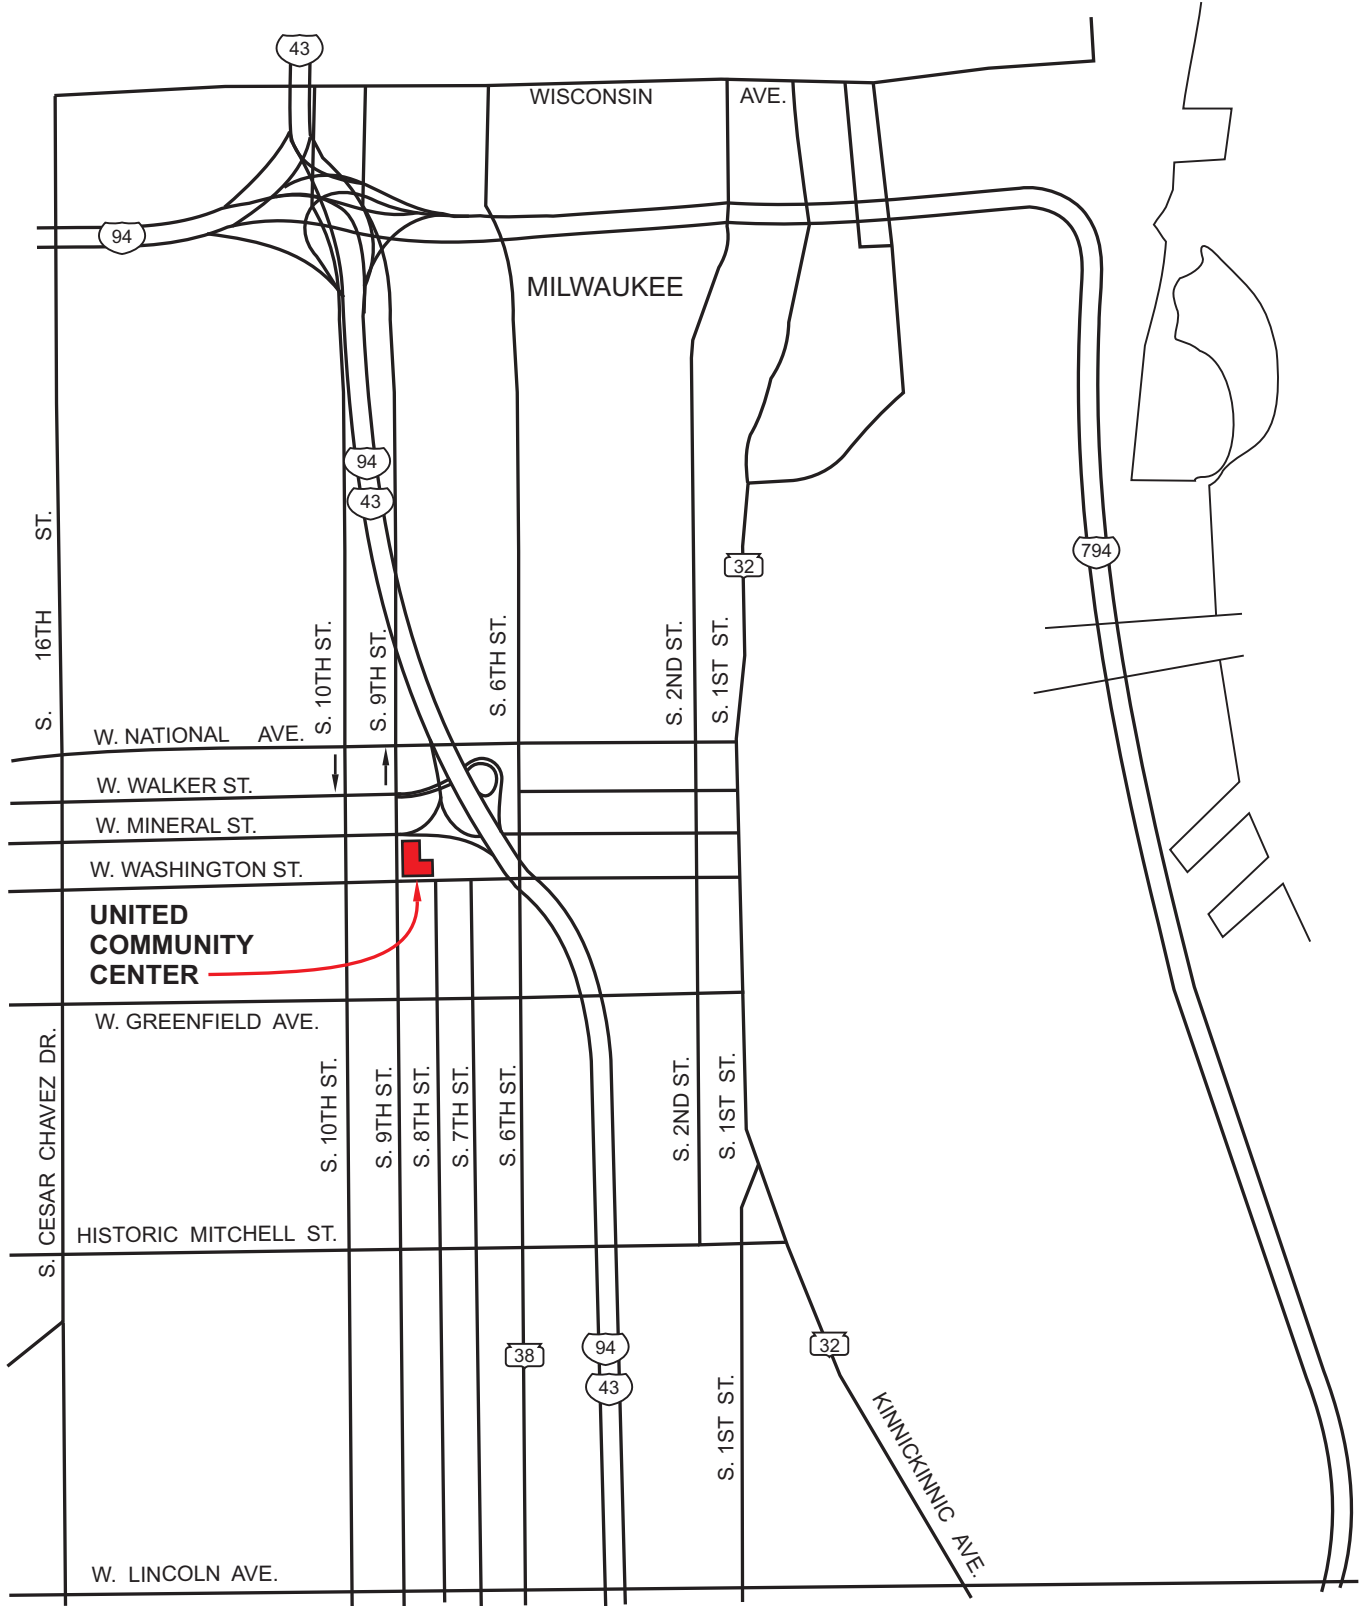

LOCATION MAP

**UNITED COMMUNITY CENTER
CAFÉ EL SOL CONFERENCE ROOM 2
1028 S. 9TH ST.
MILWAUKEE, WISCONSIN**