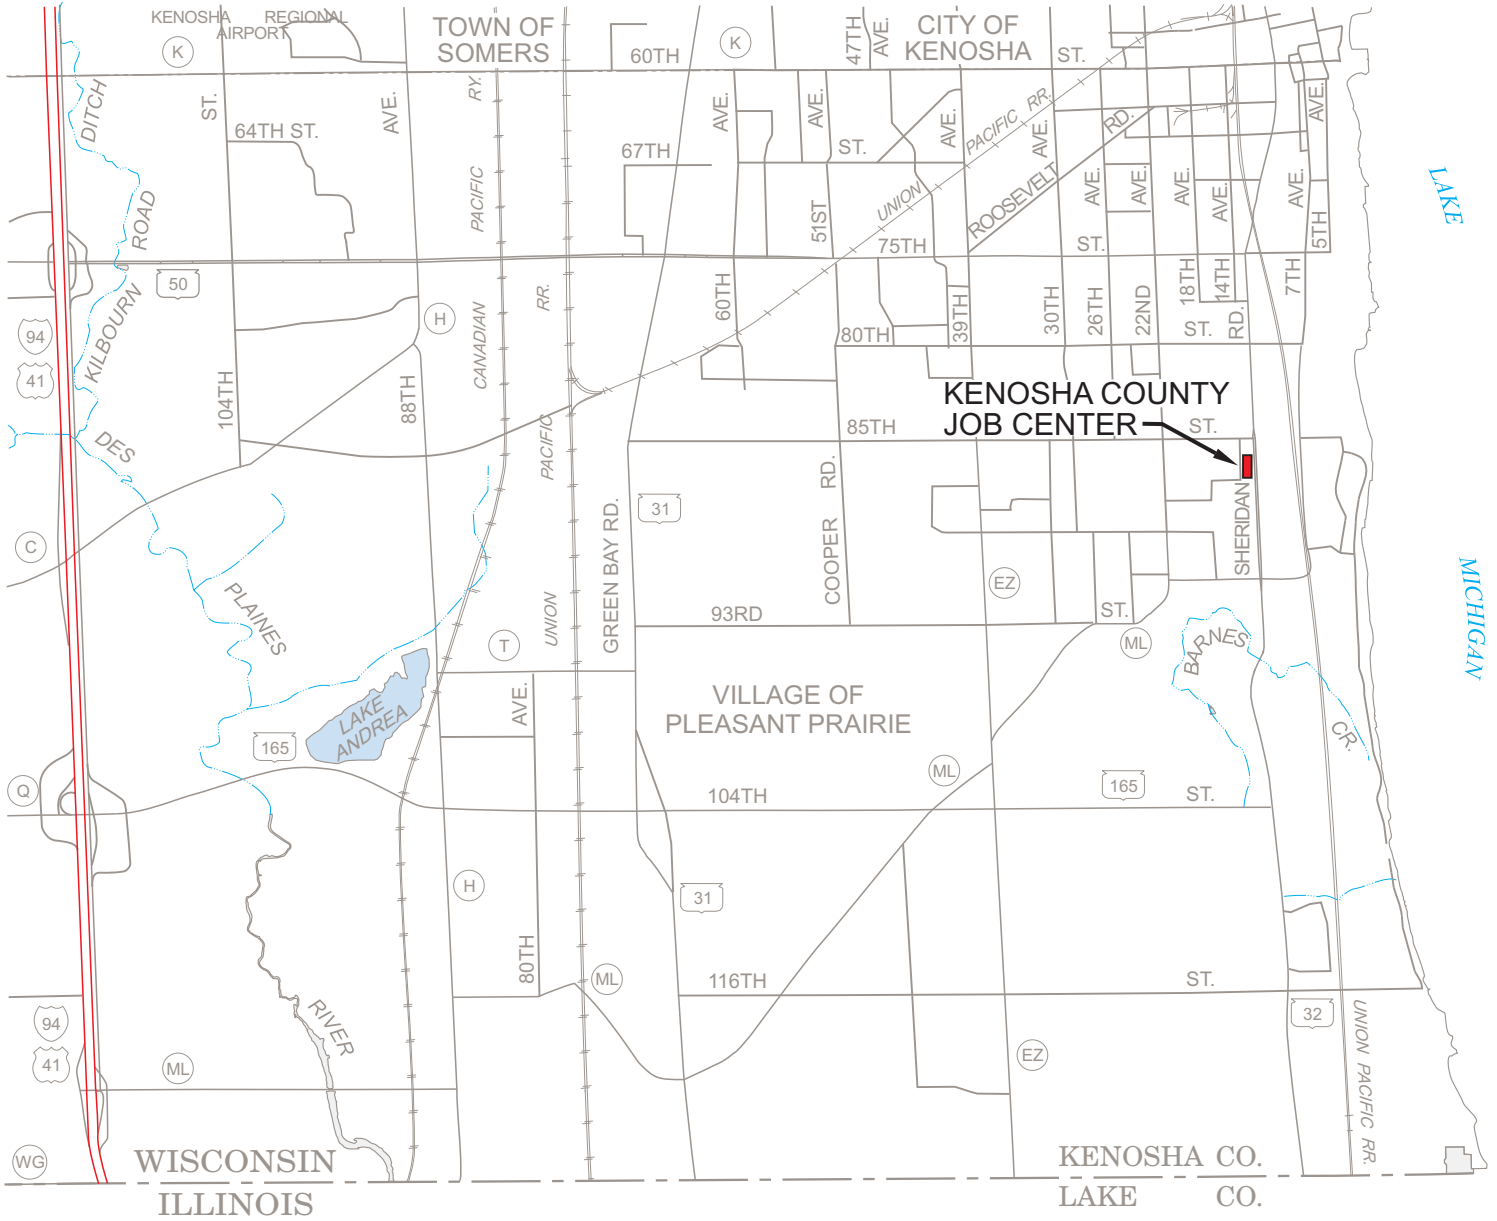

LOCATION MAP

KENOSHA COUNTY JOB CENTER
GTC CLASS ROOM
8600 SHERIDAN ROAD
KENOSHA, WISCONSIN
(262) 697-4500