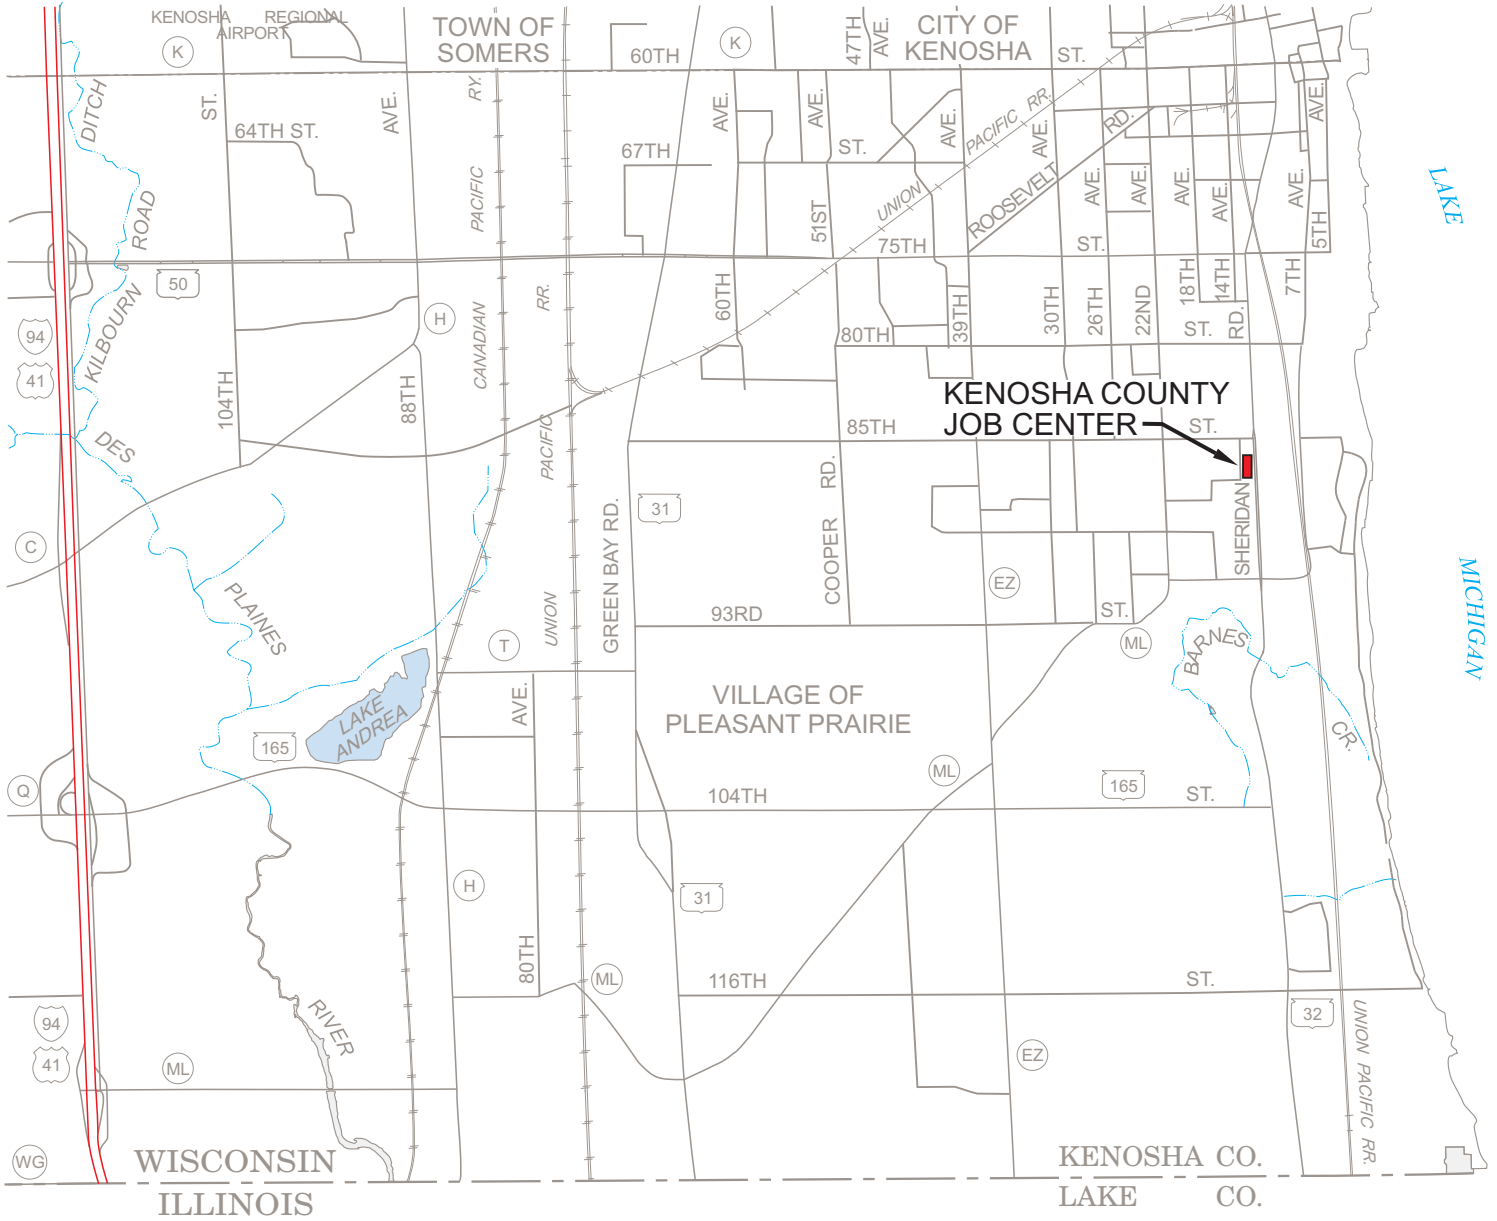

# LOCATION MAP

**KENOSHA COUNTY JOB CENTER**  
GTC CLASS ROOM  
8600 SHERIDAN ROAD  
KENOSHA, WISCONSIN  
(262) 697-4500