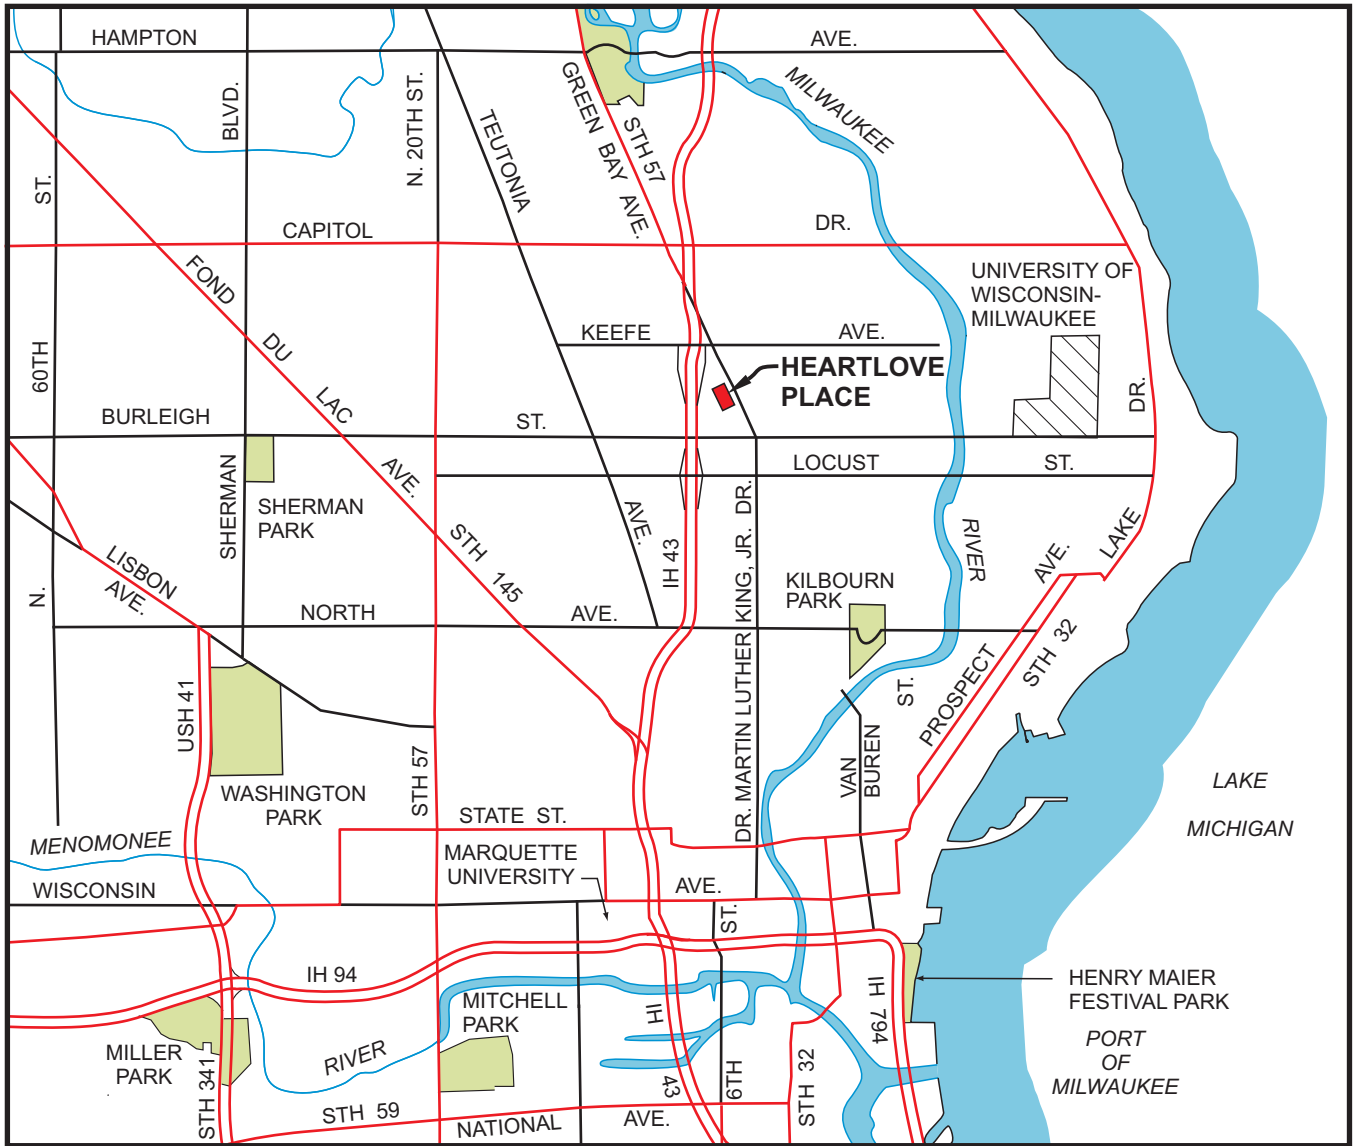

LOCATION MAP

**HEARTLOVE PLACE
BETHEL / EMPOWERMENT ROOMS
3229 N. DR. MARTIN LUTHER KING, JR. DRIVE
MILWAUKEE**