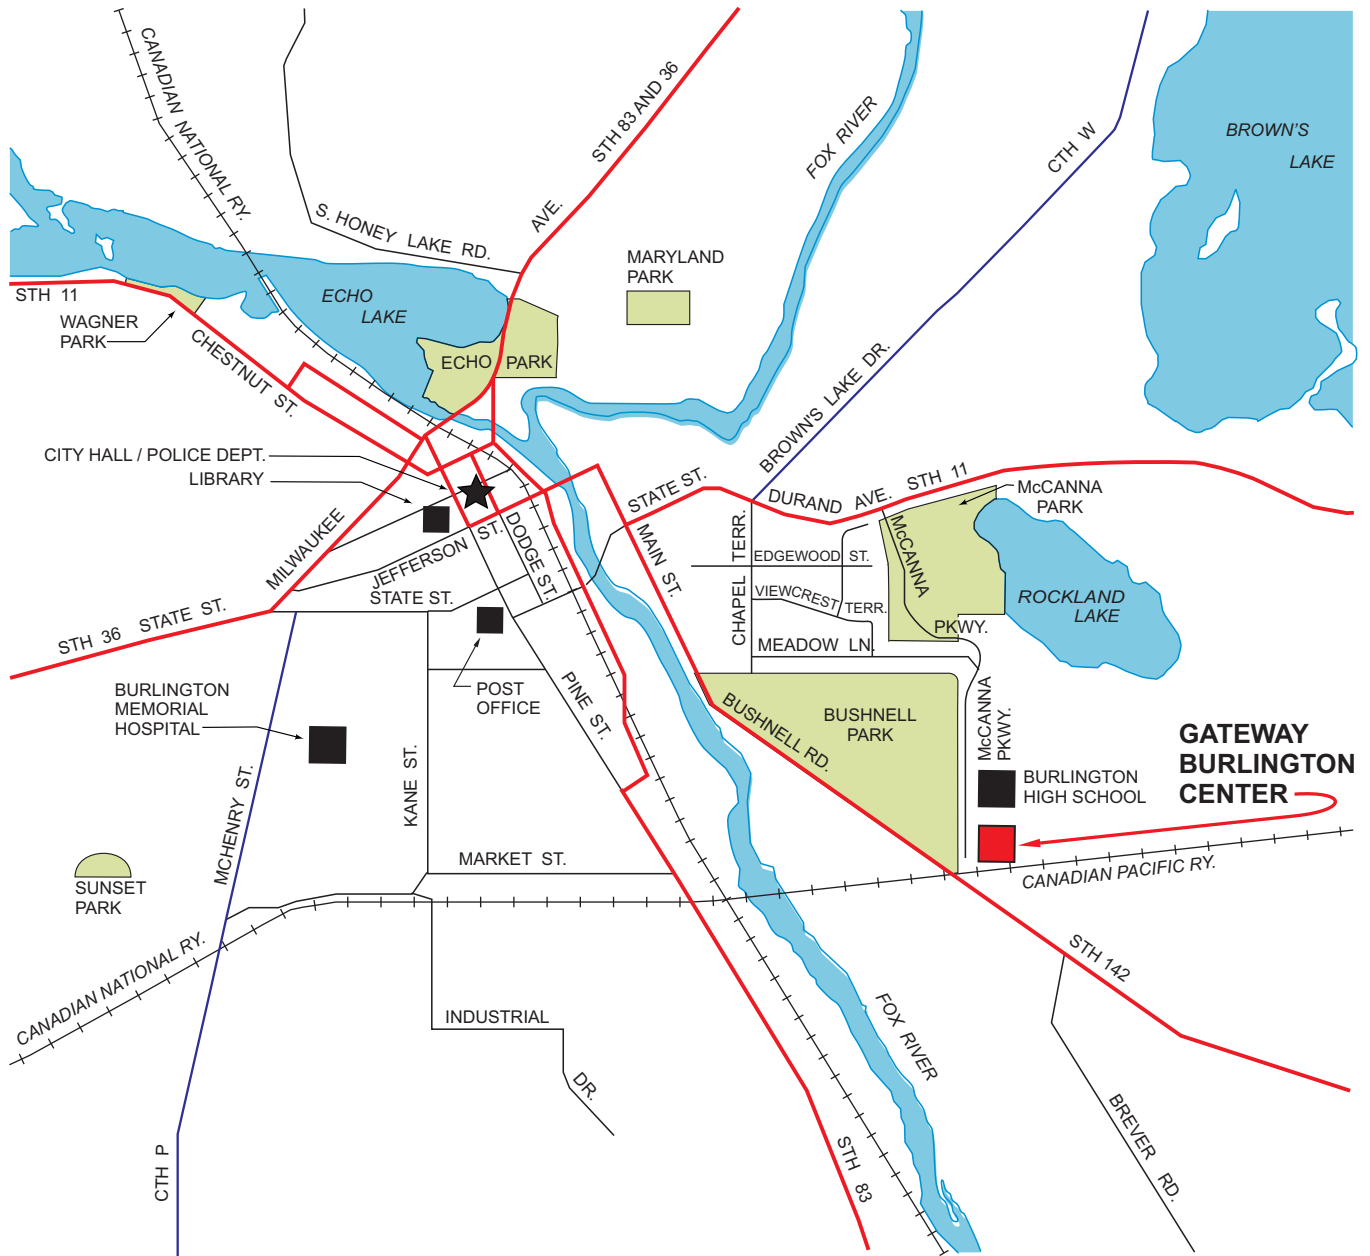

# LOCATION MAP

**GATEWAY BURLINGTON CENTER  
ROOM 100  
496 McCANNA PARKWAY  
BURLINGTON, WISCONSIN**