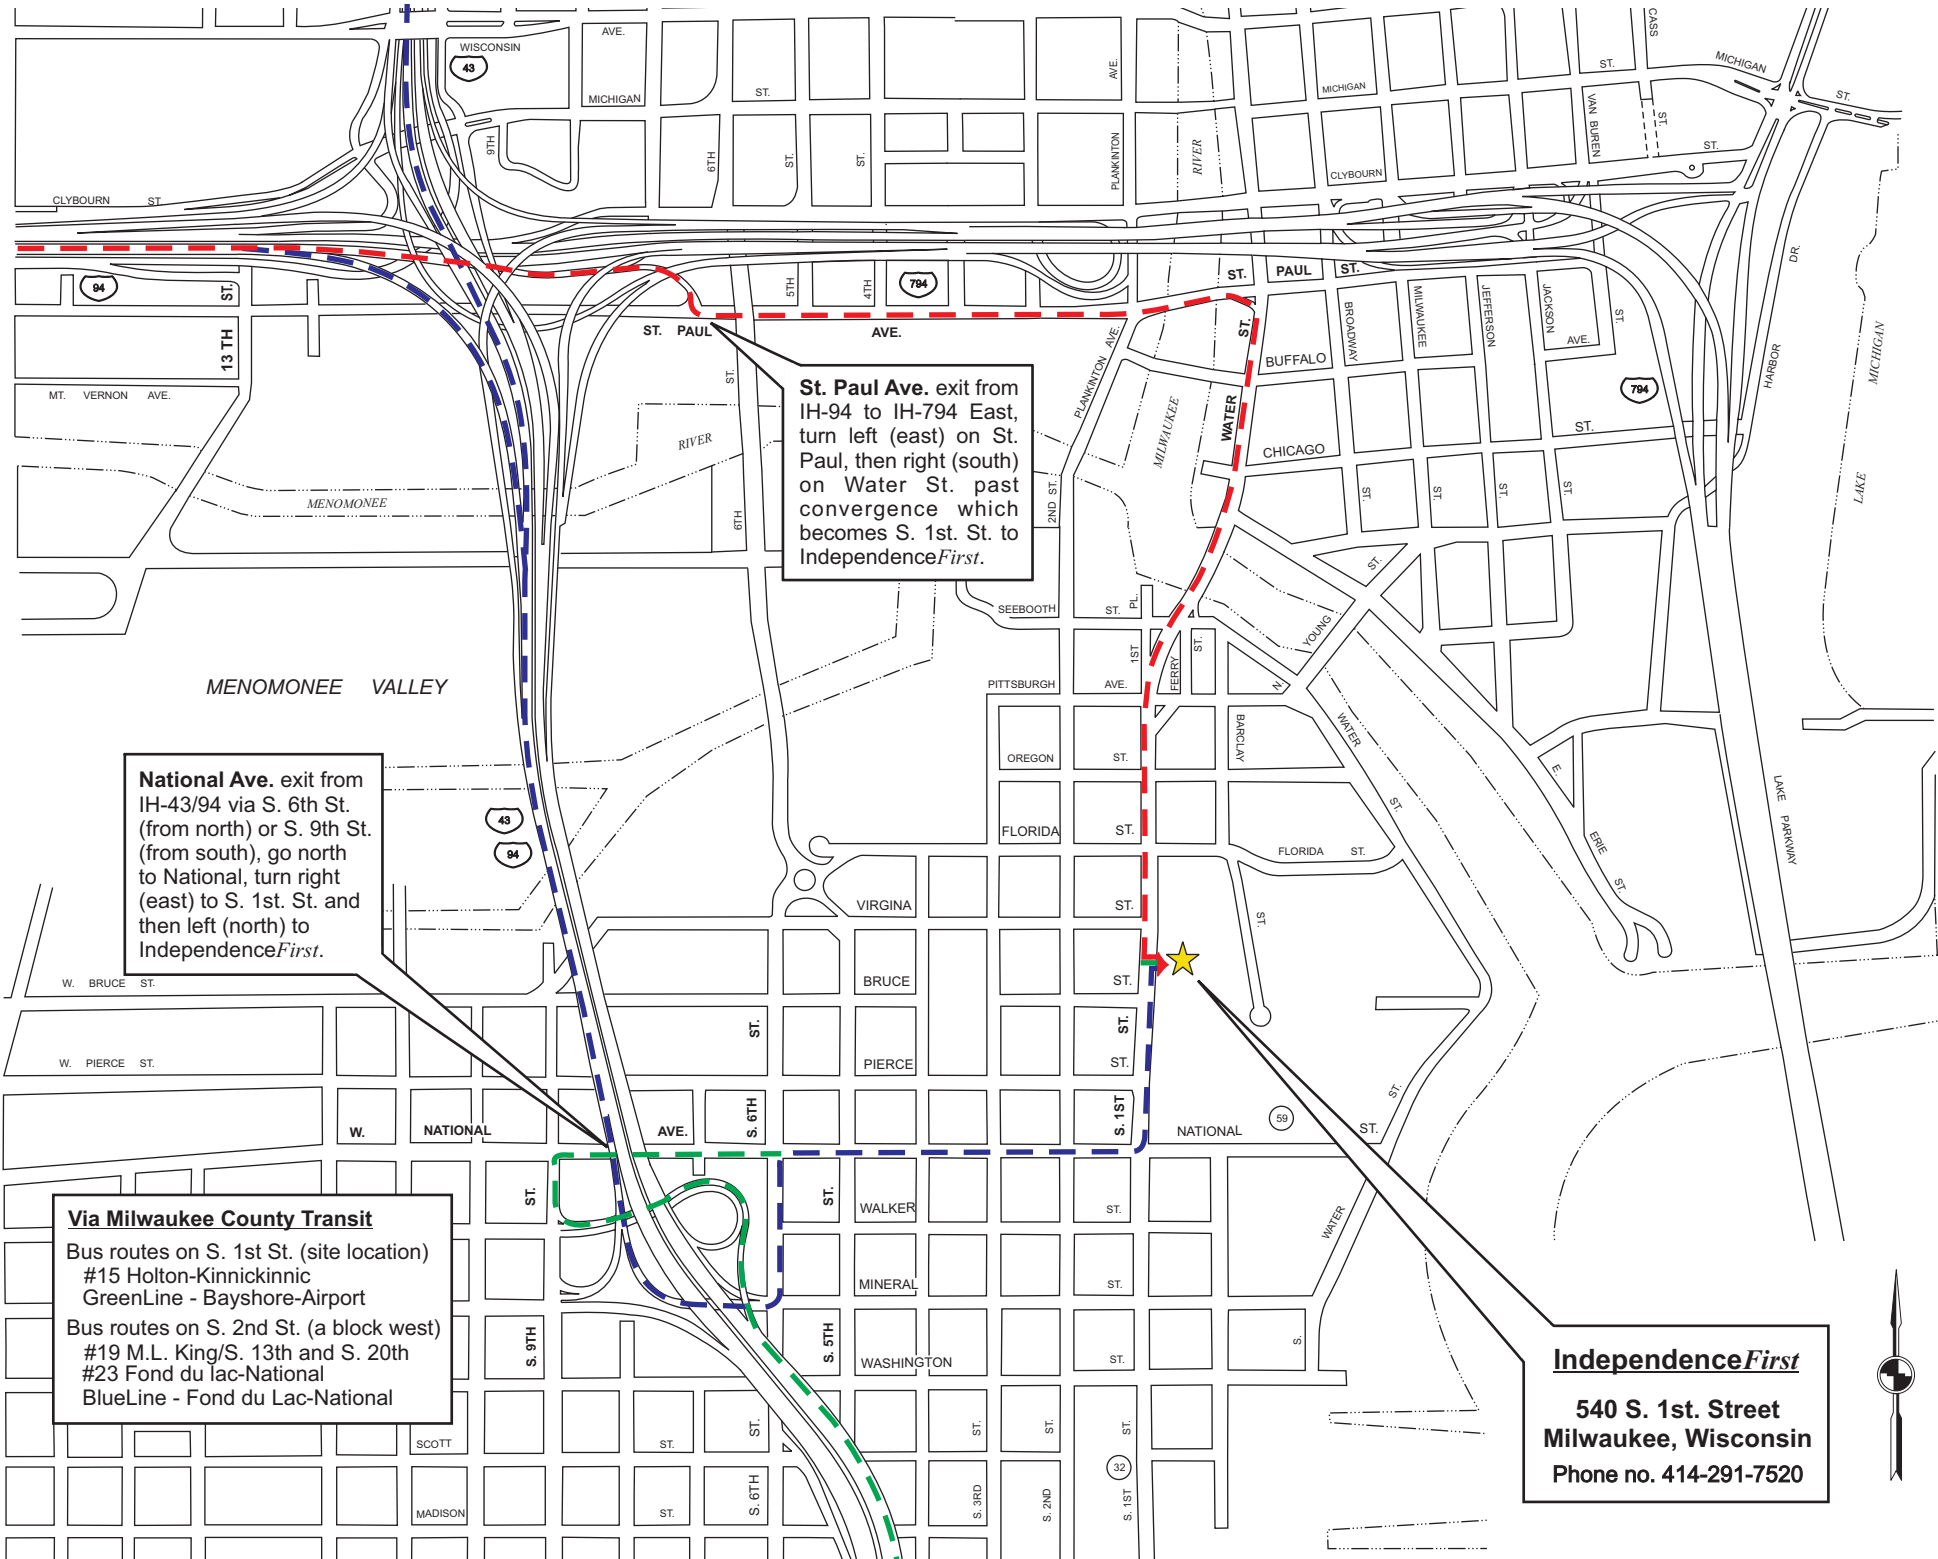

# LOCATION MAP

**St. Paul Ave. exit from IH-94 to IH-794 East, turn left (east) on St. Paul, then right (south) on Water St. past convergence which becomes S. 1st. St. to IndependenceFirst.**

**National Ave. exit from IH-43/94 via S. 6th St. (from north) or S. 9th St. (from south), go north to National, turn right (east) to S. 1st. St. and then left (north) to IndependenceFirst.**

**Via Milwaukee County Transit**  
 Bus routes on S. 1st St. (site location)  
 #15 Holton-Kinnickinnic  
 GreenLine - Bayshore-Airport  
 Bus routes on S. 2nd St. (a block west)  
 #19 M.L. King/S. 13th and S. 20th  
 #23 Fond du lac-National  
 BlueLine - Fond du Lac-National