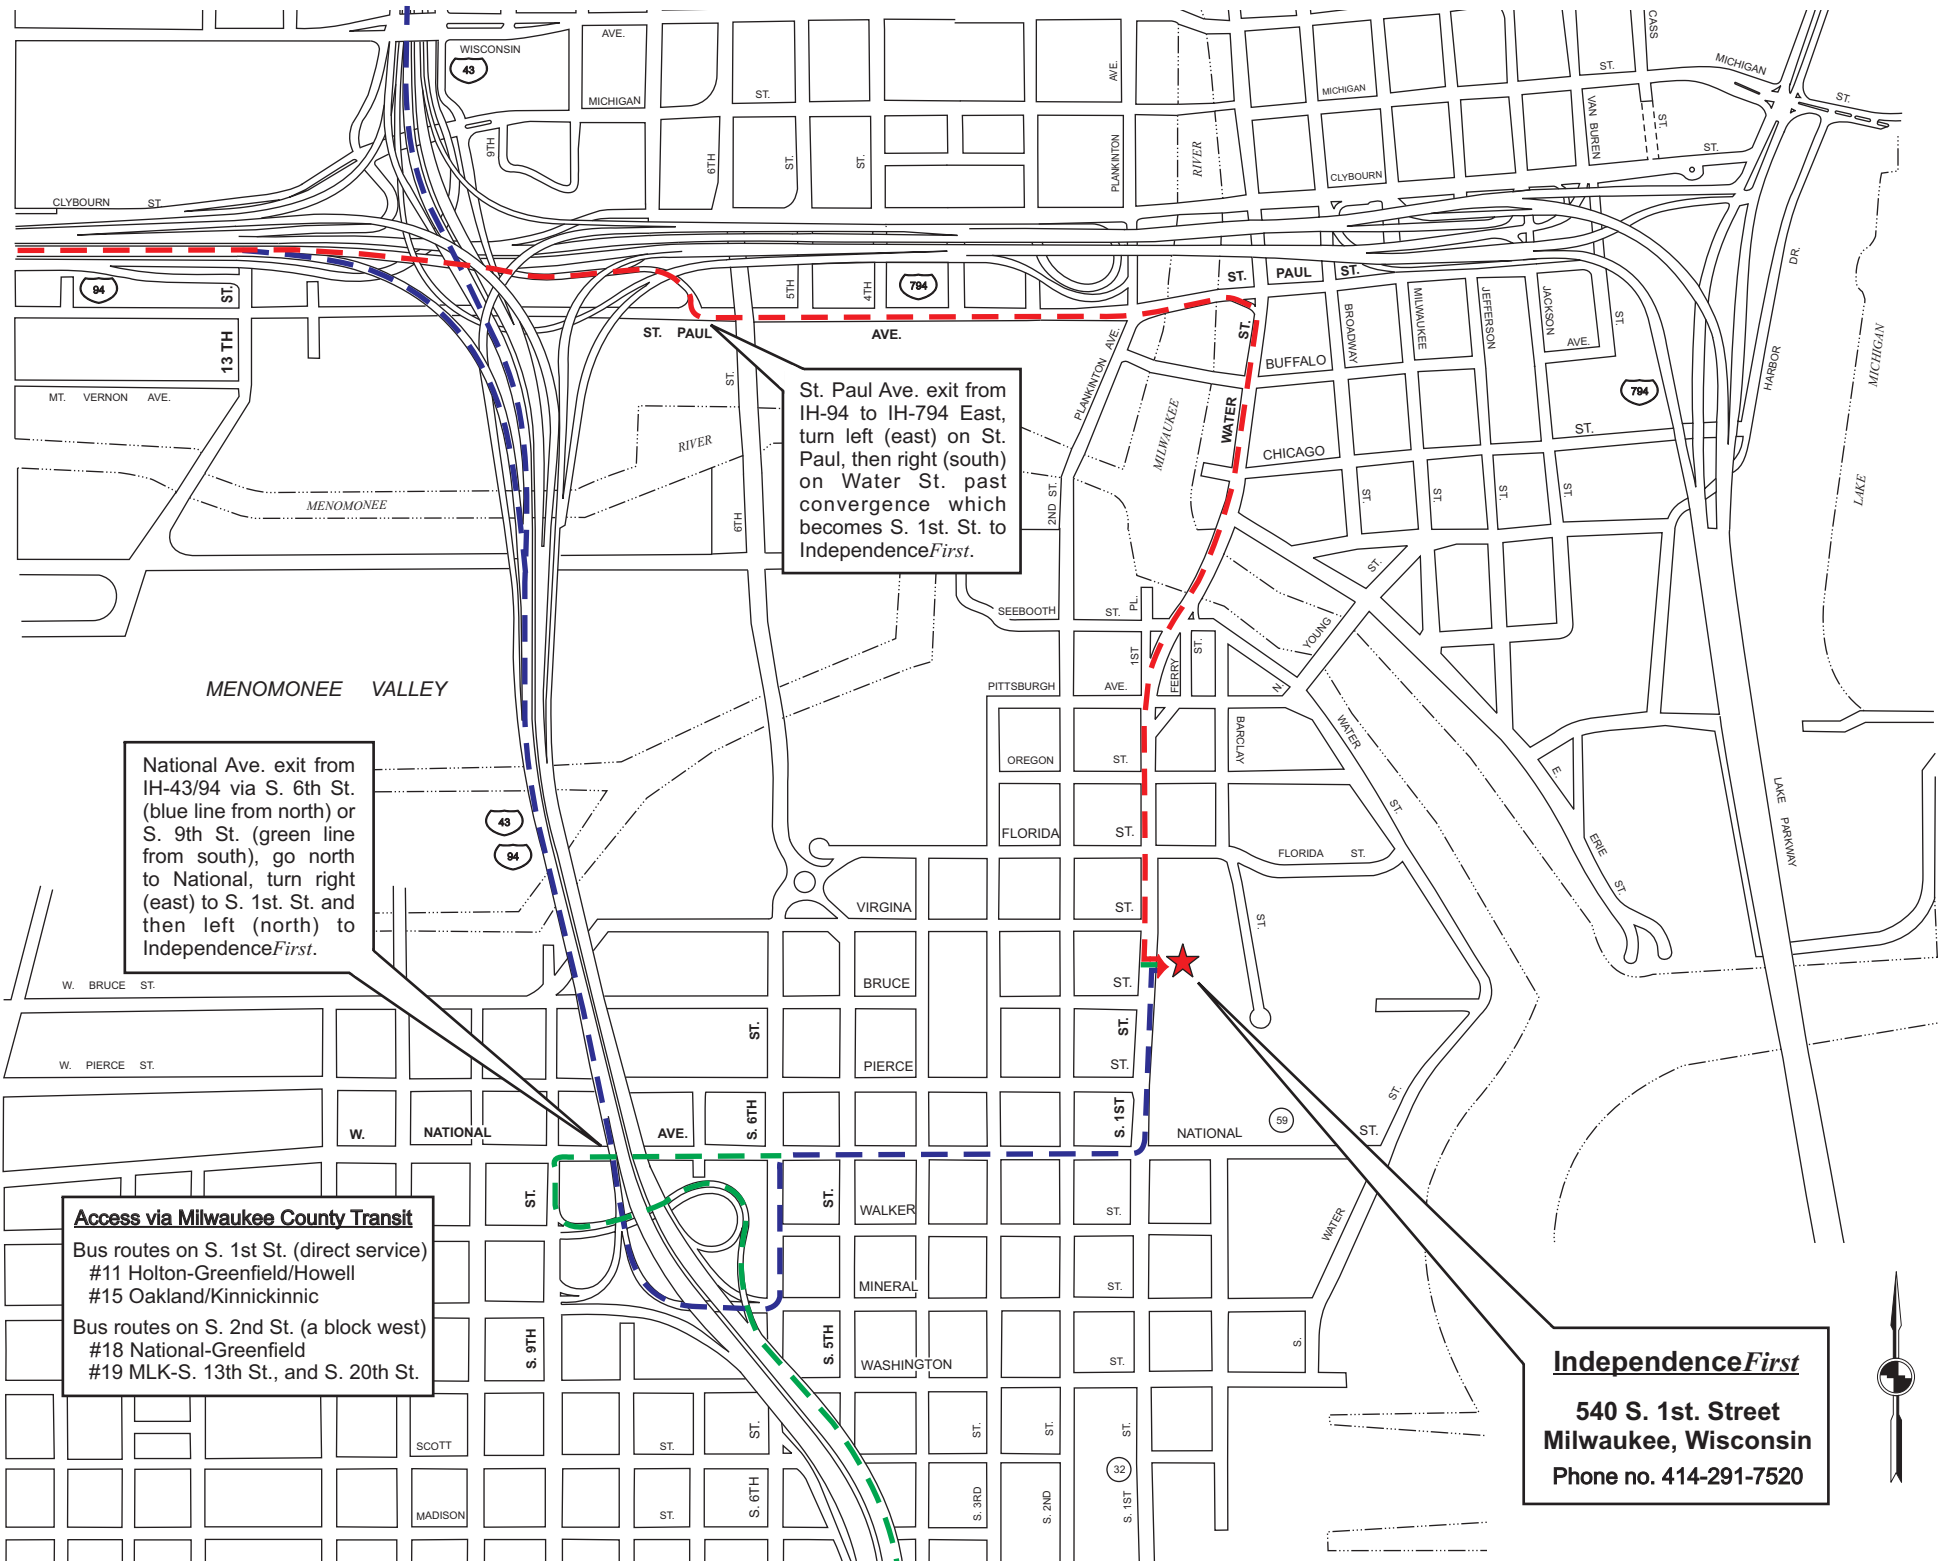

LOCATION MAP

St. Paul Ave. exit from IH-94 to IH-794 East, turn left (east) on St. Paul, then right (south) on Water St. past convergence which becomes S. 1st St. to IndependenceFirst.

National Ave. exit from IH-43/94 via S. 6th St. (blue line from north) or S. 9th St. (green line from south), go north to National, turn right (east) to S. 1st St. and then left (north) to IndependenceFirst.

Access via Milwaukee County Transit
 Bus routes on S. 1st St. (direct service)
 #11 Holton-Greenfield/Howell
 #15 Oakland/Kinnickinnic
 Bus routes on S. 2nd St. (a block west)
 #18 National-Greenfield
 #19 MLK-S. 13th St., and S. 20th St.