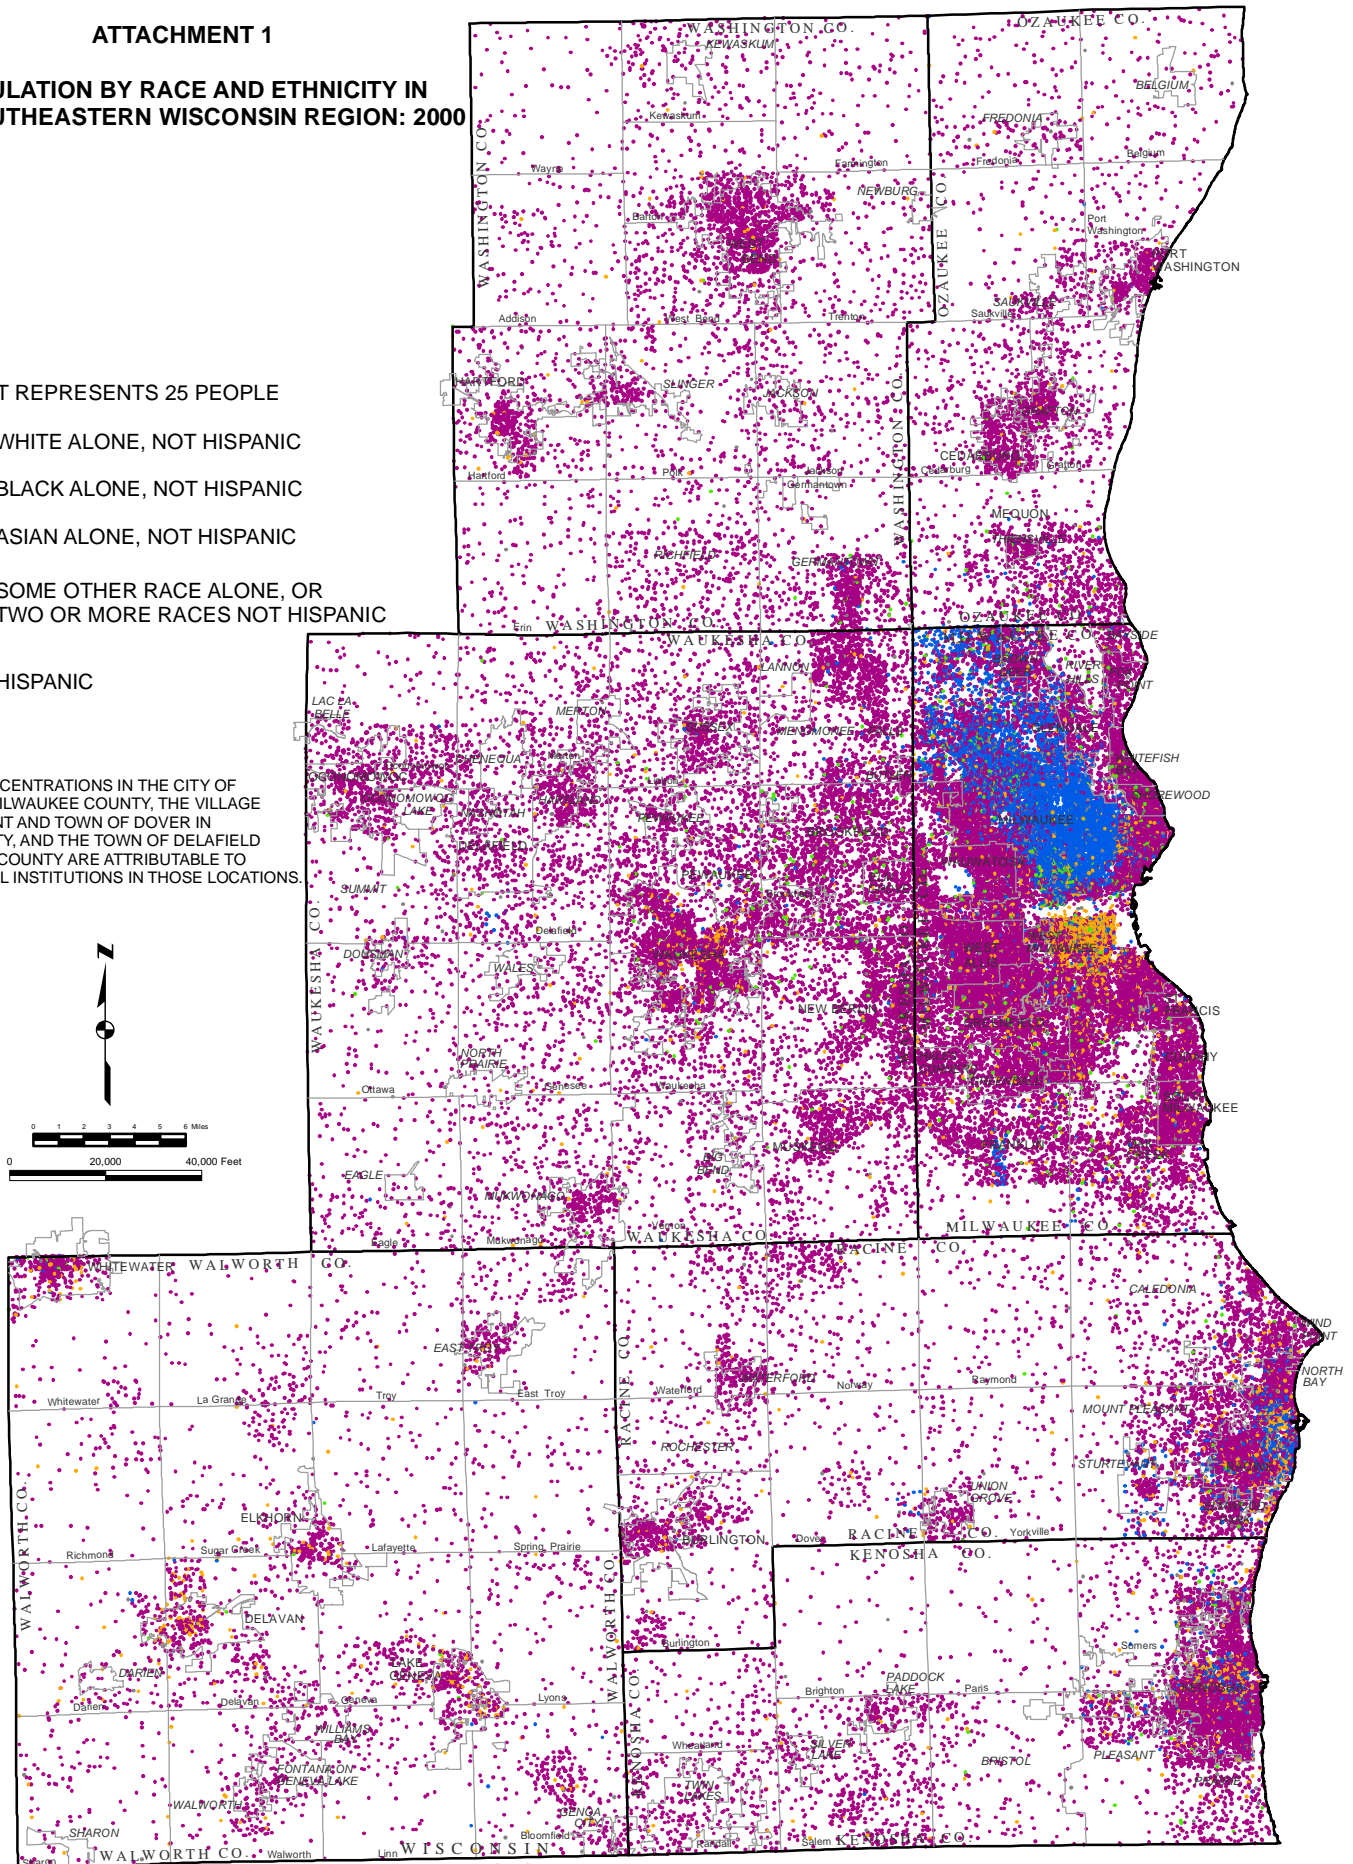

ATTACHMENT 1

POPULATION BY RACE AND ETHNICITY IN THE SOUTHEASTERN WISCONSIN REGION: 2000

1 DOT REPRESENTS 25 PEOPLE

- WHITE ALONE, NOT HISPANIC
- BLACK ALONE, NOT HISPANIC
- ASIAN ALONE, NOT HISPANIC
- SOME OTHER RACE ALONE, OR TWO OR MORE RACES NOT HISPANIC
- HISPANIC

NOTE: MINORITY CONCENTRATIONS IN THE CITY OF FRANKLIN IN MILWAUKEE COUNTY, THE VILLAGE OF STURTEVANT AND TOWN OF DOVER IN RACINE COUNTY, AND THE TOWN OF DELAFIELD IN WAUKESHA COUNTY ARE ATTRIBUTABLE TO CORRECTIONAL INSTITUTIONS IN THOSE LOCATIONS.

Source: U.S. Bureau of the Census and SEWRPC.