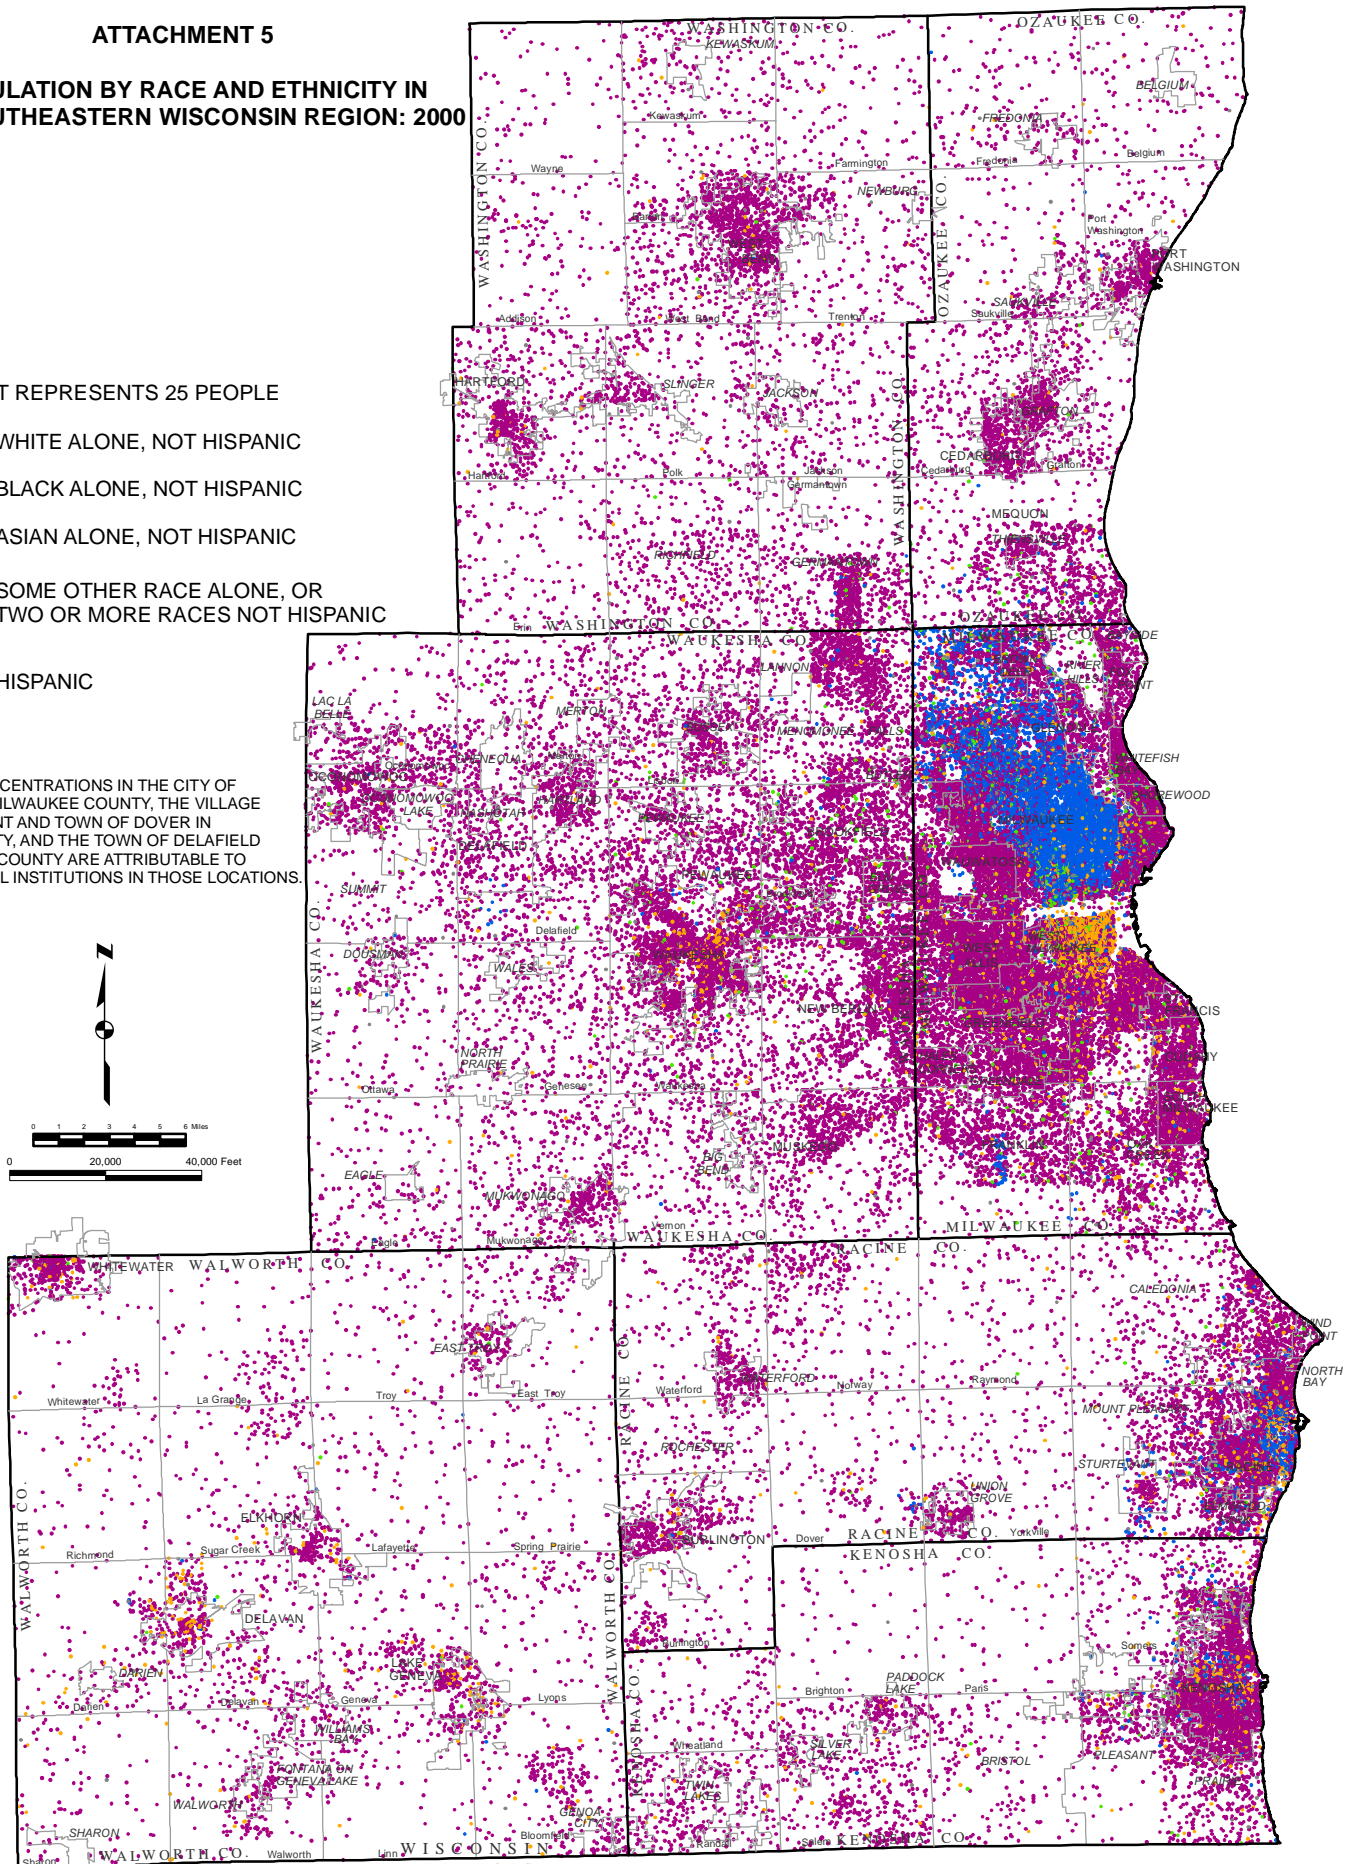

ATTACHMENT 5

POPULATION BY RACE AND ETHNICITY IN THE SOUTHEASTERN WISCONSIN REGION: 2000

1 DOT REPRESENTS 25 PEOPLE

- WHITE ALONE, NOT HISPANIC
- BLACK ALONE, NOT HISPANIC
- ASIAN ALONE, NOT HISPANIC
- SOME OTHER RACE ALONE, OR TWO OR MORE RACES NOT HISPANIC
- HISPANIC

NOTE: MINORITY CONCENTRATIONS IN THE CITY OF FRANKLIN IN MILWAUKEE COUNTY, THE VILLAGE OF STURTEVANT AND TOWN OF DOVER IN RACINE COUNTY, AND THE TOWN OF DELAFIELD IN WAUKESHA COUNTY ARE ATTRIBUTABLE TO CORRECTIONAL INSTITUTIONS IN THOSE LOCATIONS.

Source: U.S. Bureau of the Census and SEWRPC.